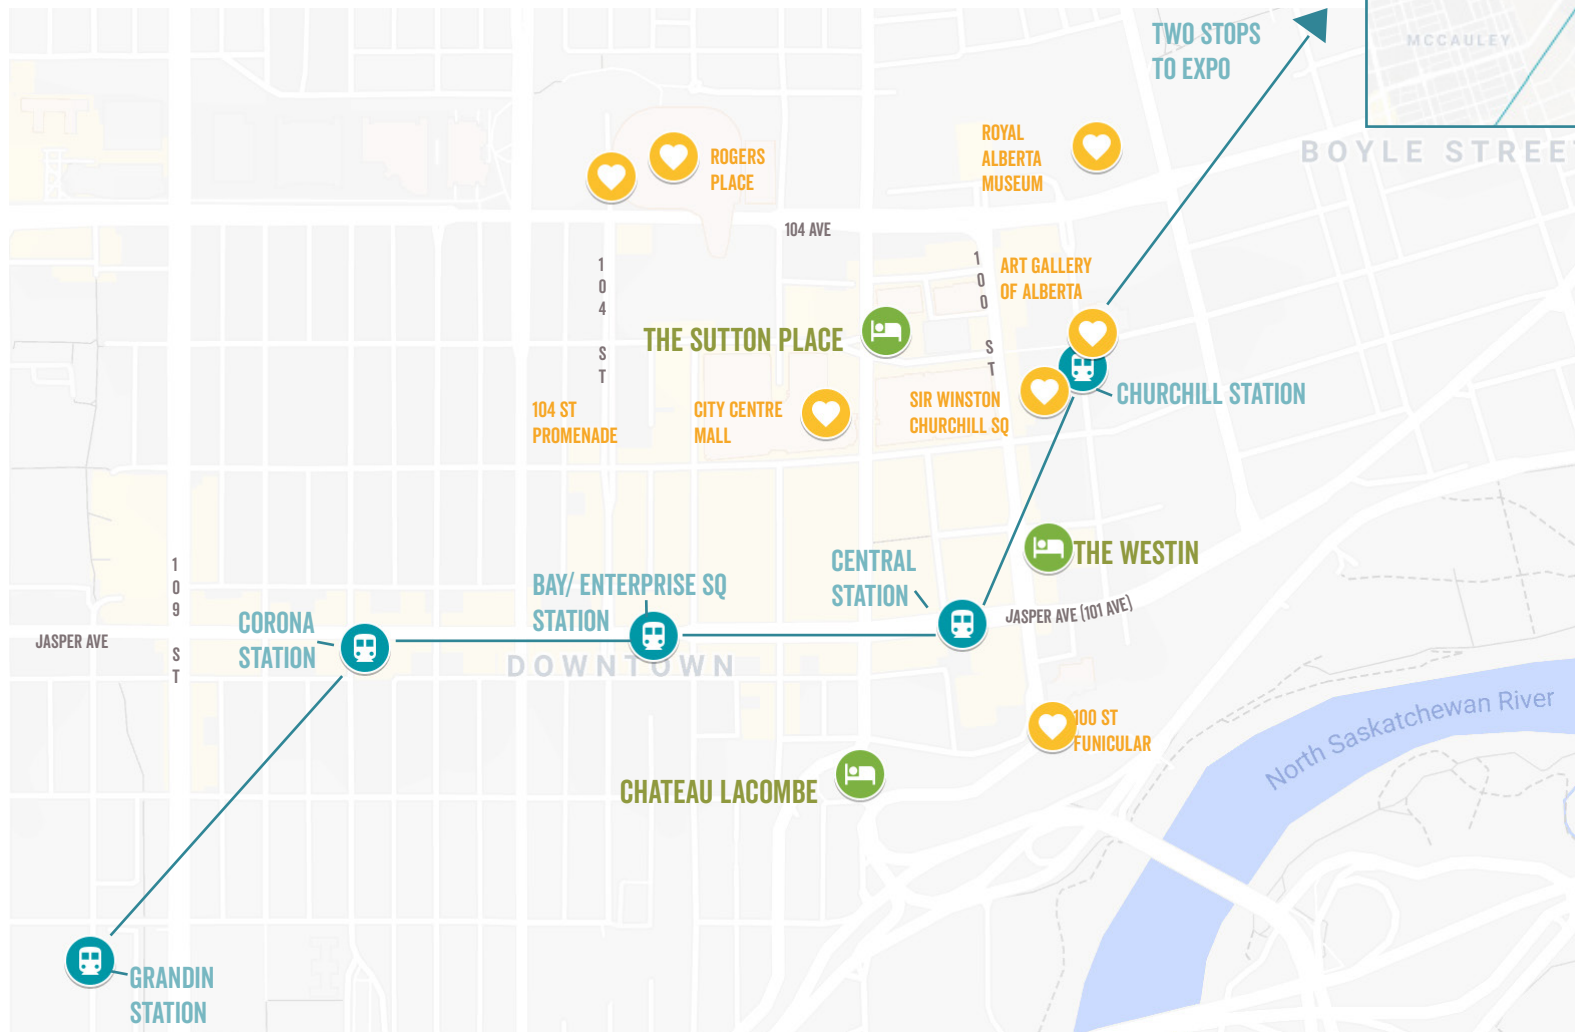

DOWNTOWN EDMONTON MAP

Getting around Edmonton is a breeze! Edmonton Transit provides extensive bus and light rail transit (LRT) services. The LRT provides fast and convenient service to 15 stops around the city.

**EXPLORE
EDMONTON**

EXPO CENTRE & COLISEUM STATION

HOW TO GET TO THE EXPO CENTRE

1. Arrive at Coliseum Station. Once off the train head downstairs to the underground pedway.
2. Follow the pedway to the right and head up the stairs towards 118 ave.
3. Once out of the station, turn right (south), and walk across the pedestrian bridge.