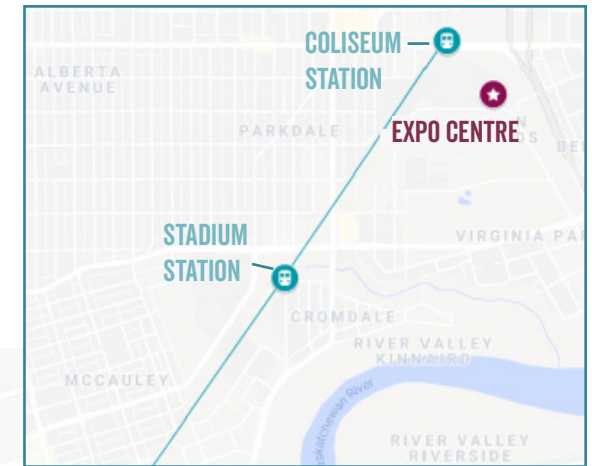

DOWNTOWN EDMONTON MAP

Getting around Edmonton is a breeze! Edmonton Transit provides extensive bus and light rail transit (LRT) services. The LRT provides fast and convenient service to 15 stops around the city.

**EXPLORE
EDMONTON**

EXPO CENTRE & COLISEUM STATION

HOW TO GET TO THE EXPO CENTRE

1. Arrive at Coliseum Station. Once off the train head downstairs to the underground pedway.
2. Follow the pedway to the right and head up the stairs towards 118 ave.
3. Once out of the station, turn right (south), and walk across the pedestrian bridge.