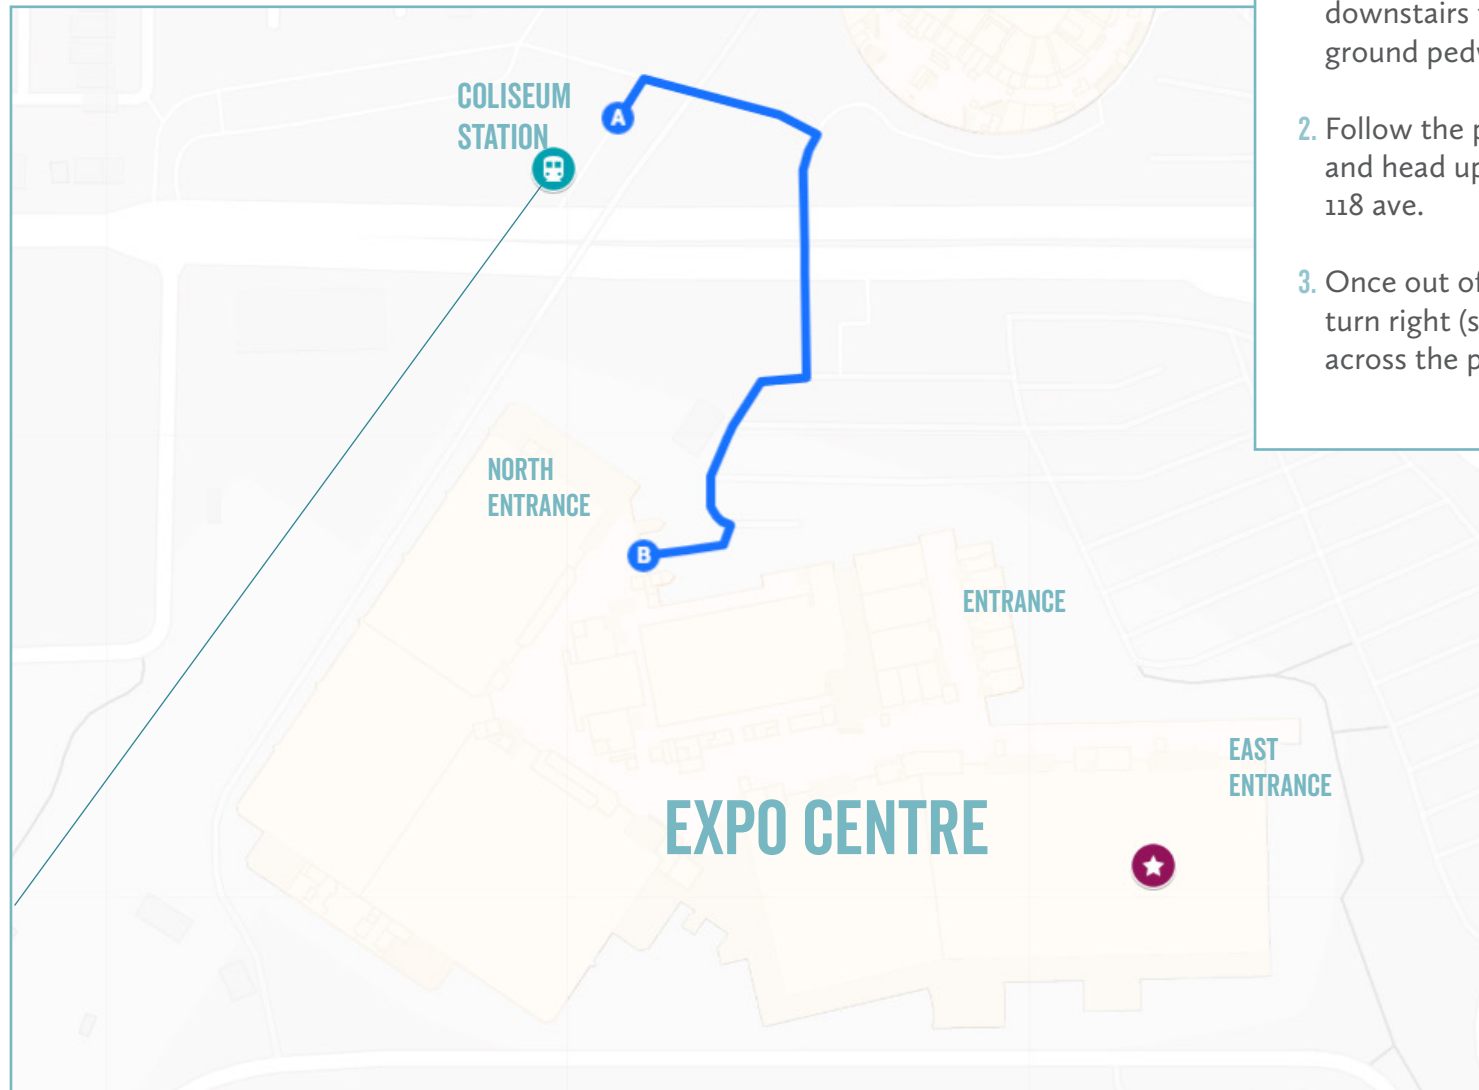

DOWNTOWN EDMONTON MAP

Getting around Edmonton is a breeze! Edmonton Transit provides extensive bus and light rail transit (LRT) services. The LRT provides fast and convenient service to 15 stops around the city.

**EXPLORE
EDMONTON**

EXPO CENTRE & COLISEUM STATION

HOW TO GET TO THE EXPO CENTRE

1. Arrive at Coliseum Station. Once off the train head downstairs to the underground pedway.
2. Follow the pedway to the right and head up the stairs towards 118 ave.
3. Once out of the station, turn right (south), and walk across the pedestrian bridge.