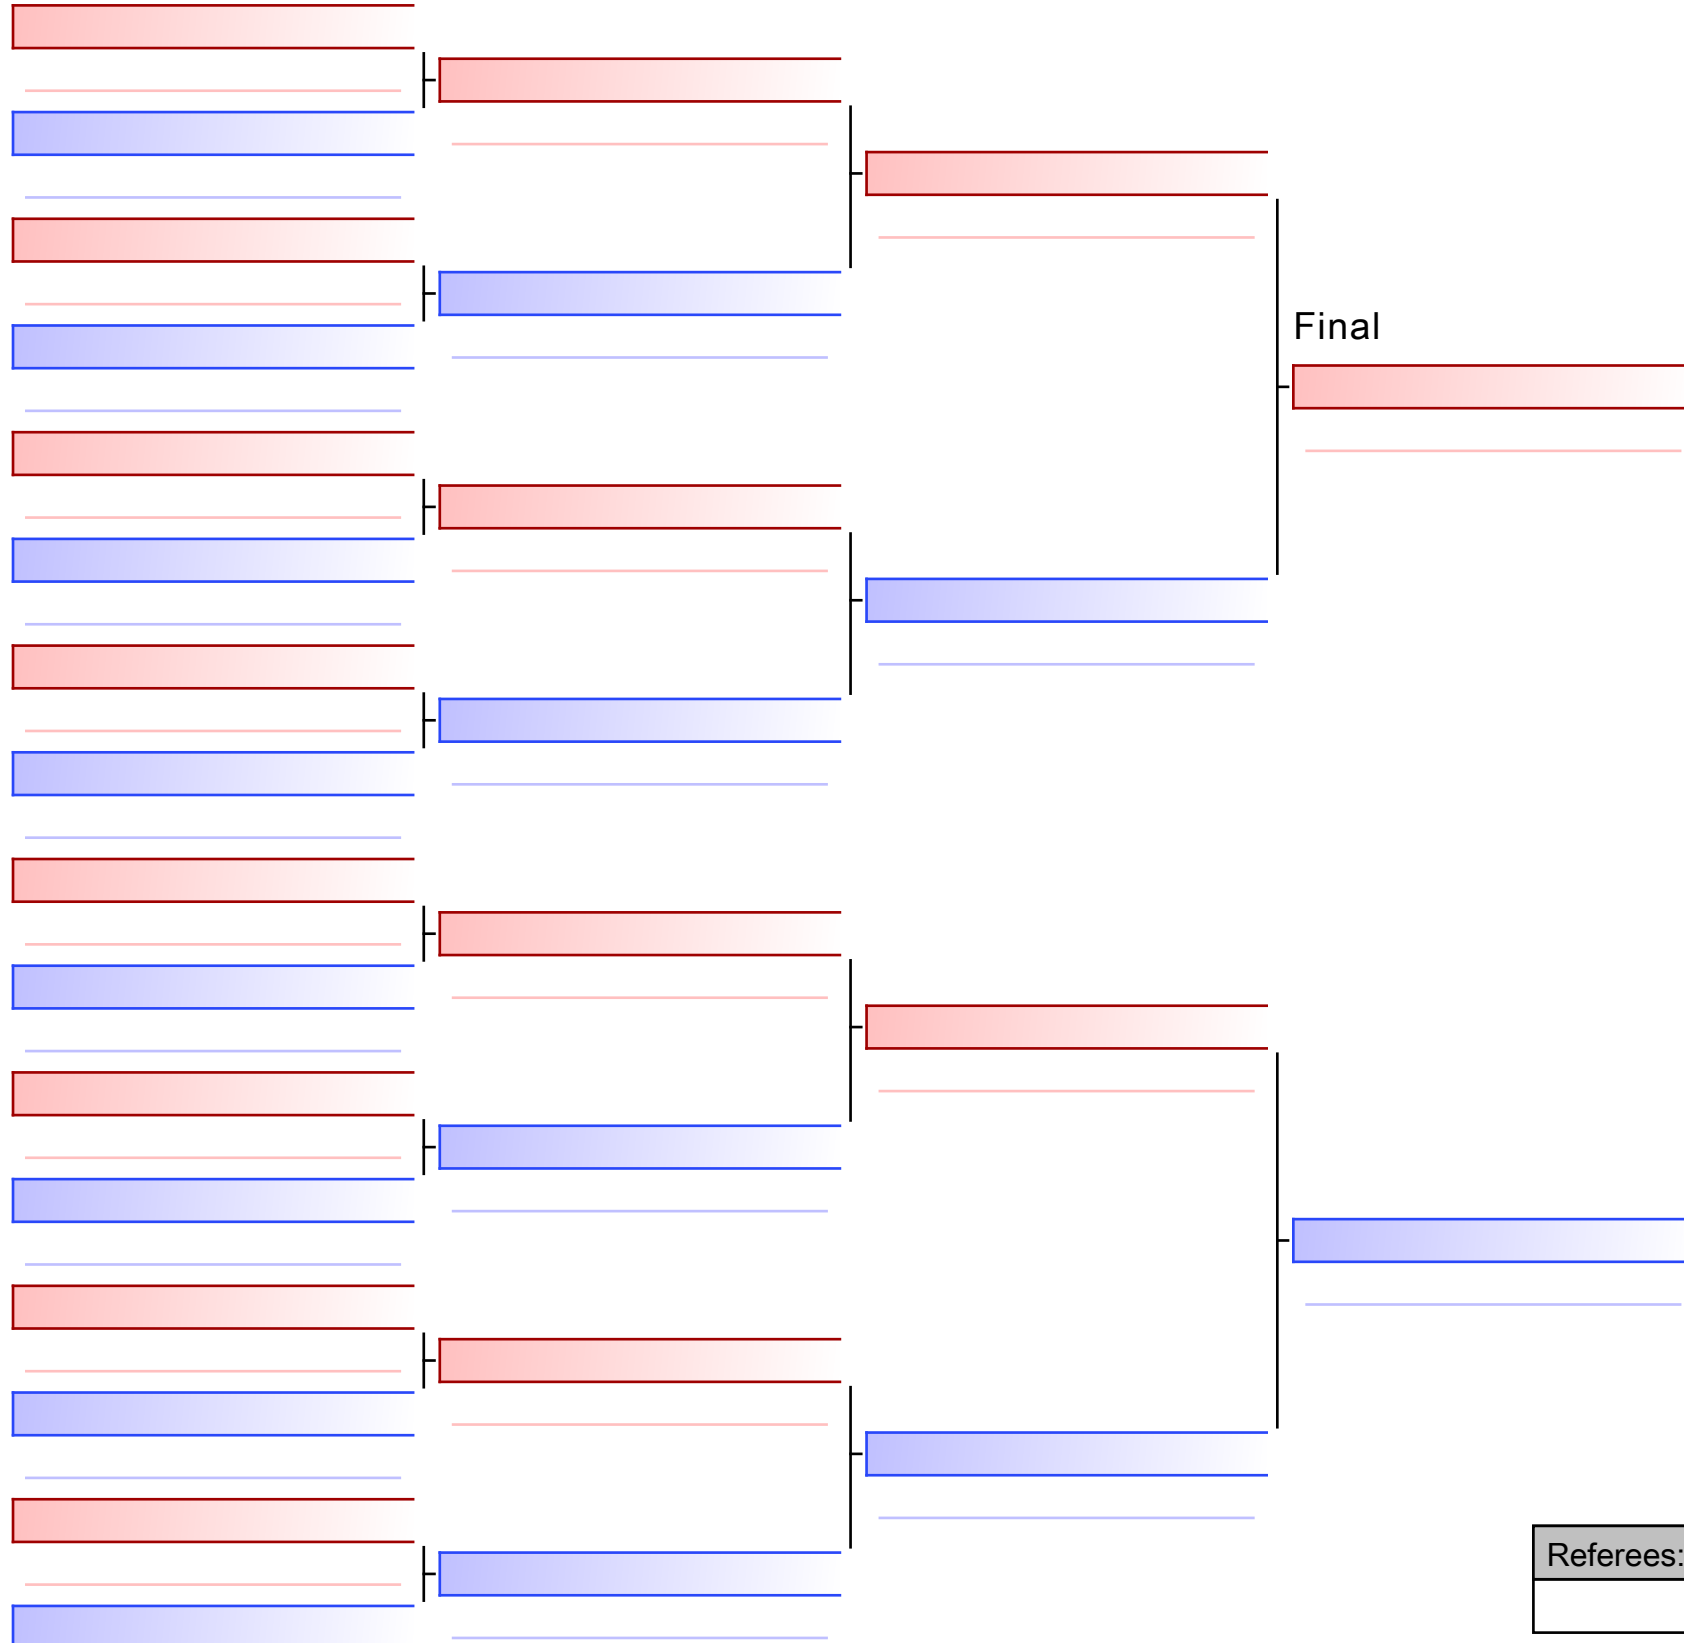

Final

[Original]

SHIMA KARATE SCHOOL - NANAIMO (TROUGH, FRANCIS,

Referees: