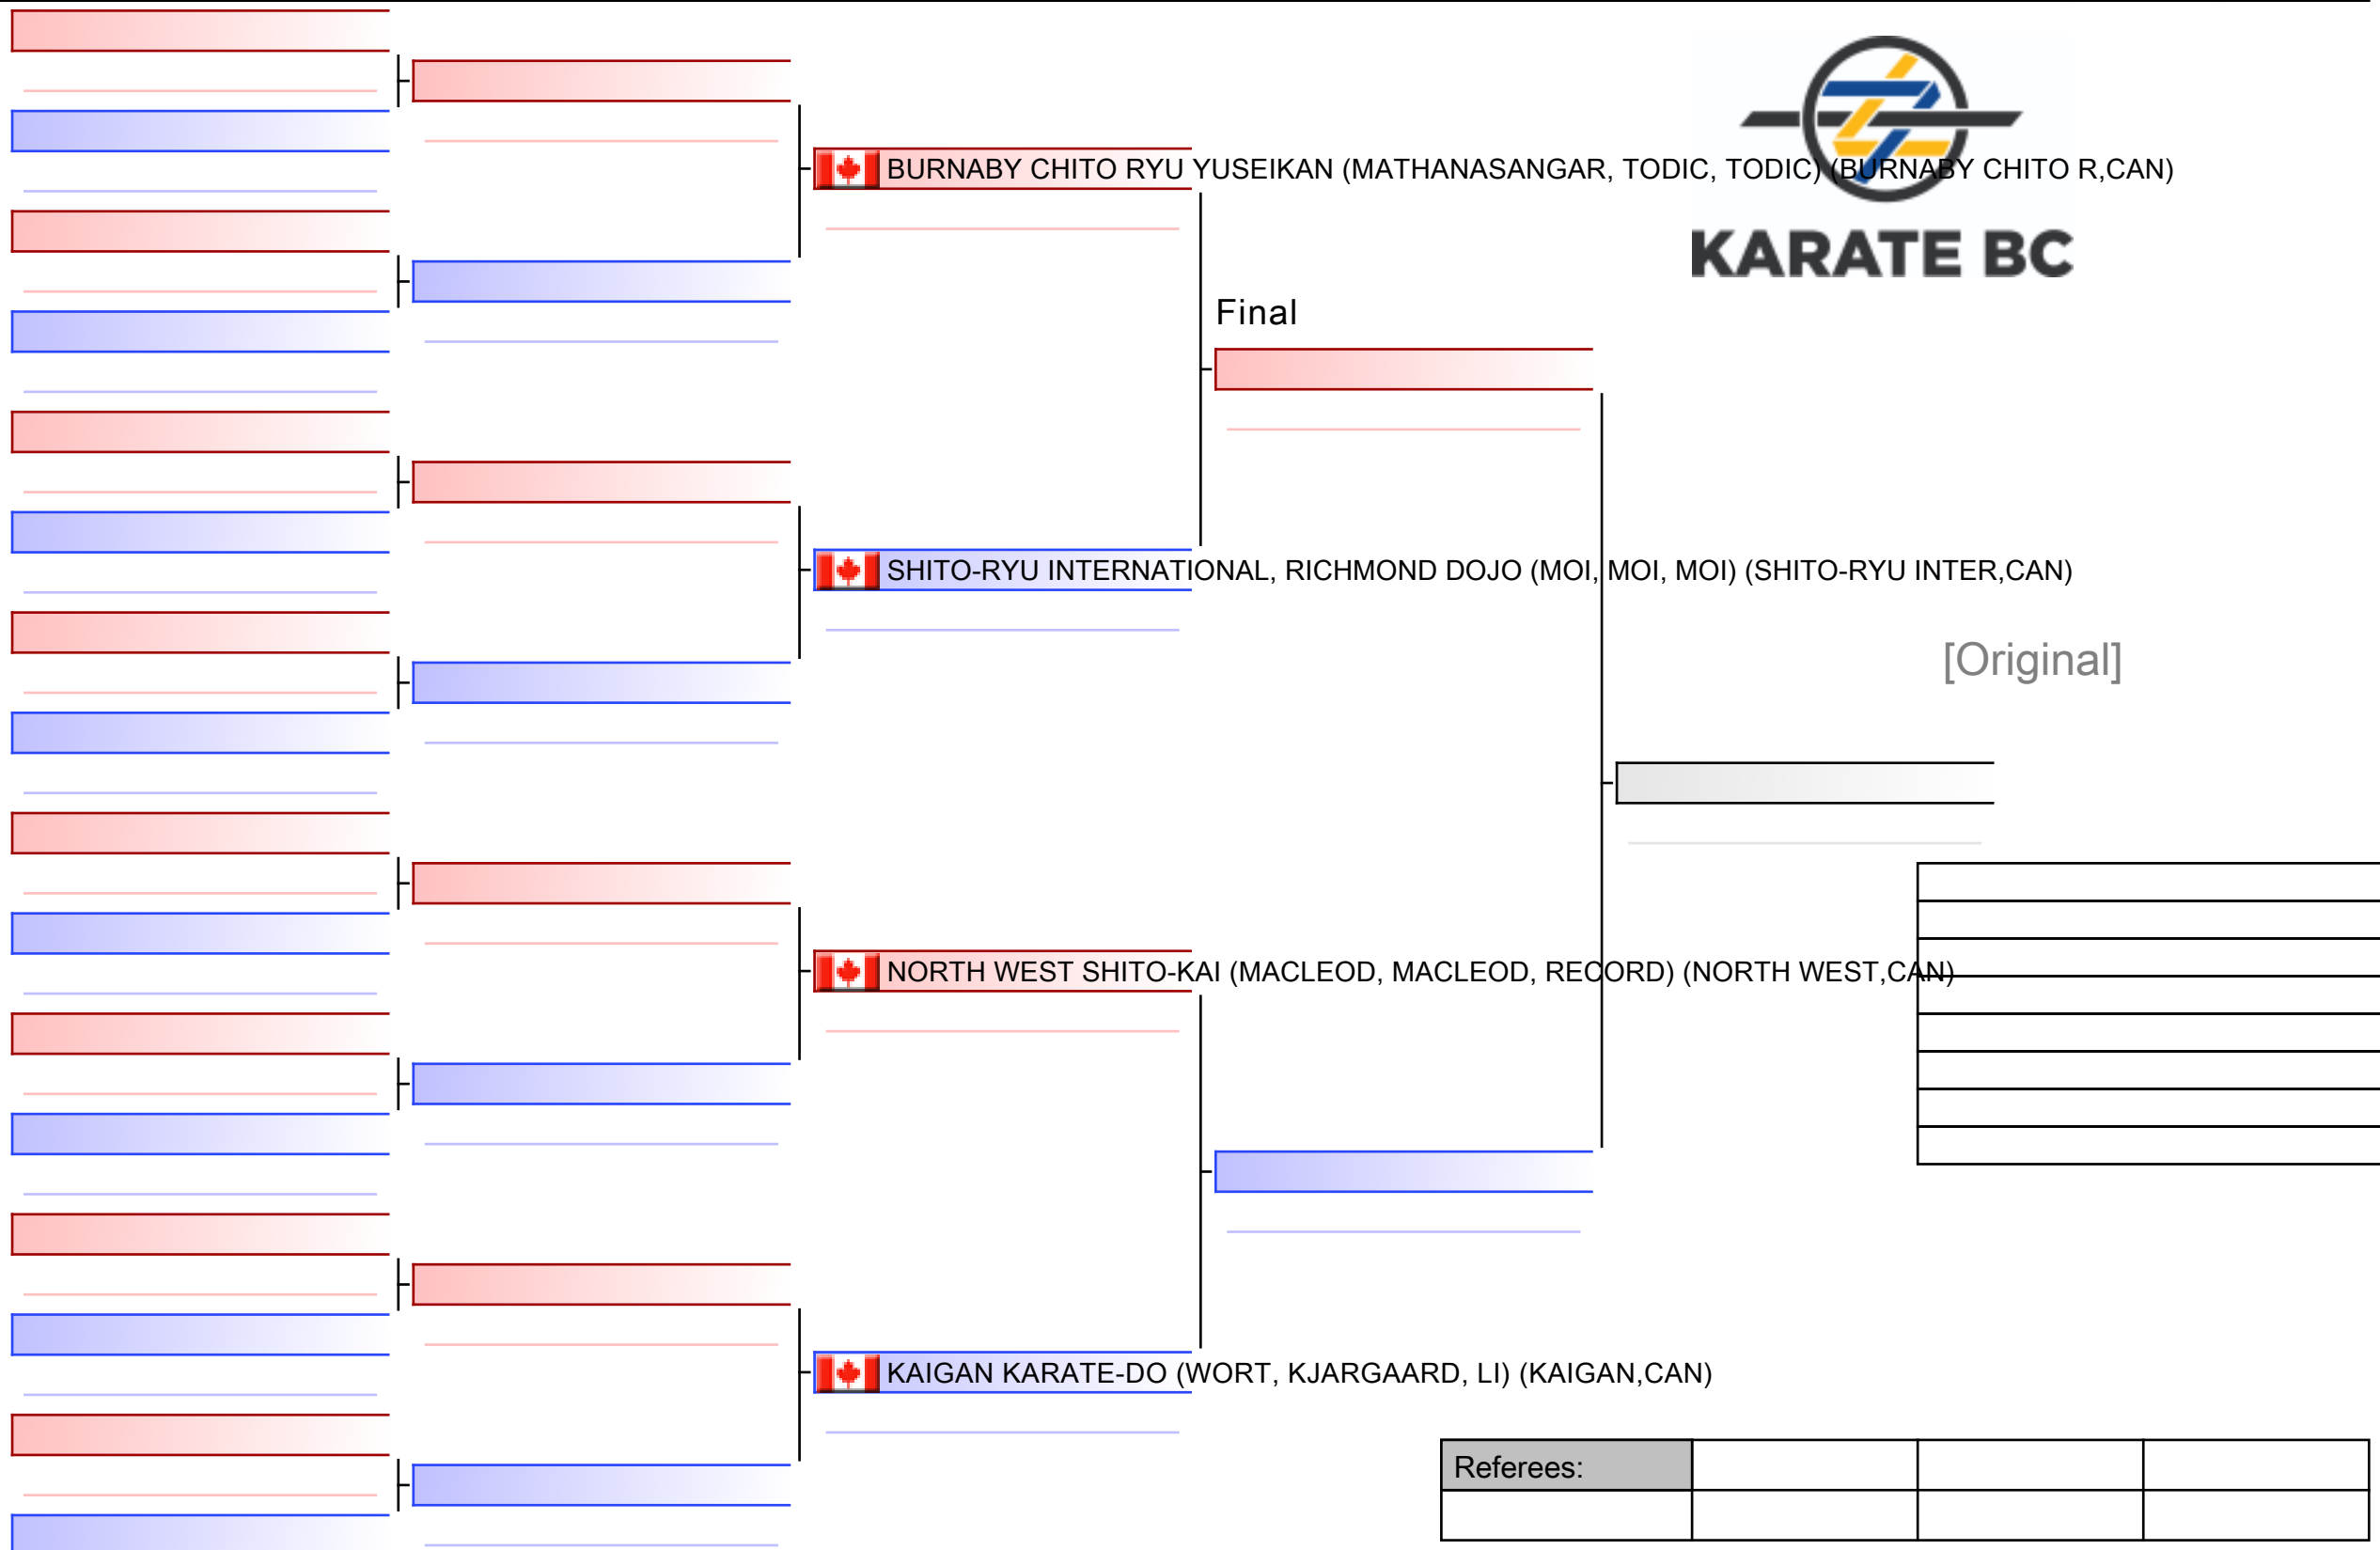

KARATE BC

Referees:			

TK-2 Team Kata 12 to 15 Novice to Adv Male/Female - Round Robin (each against each)

2019 Karate BC Provincial Championships, CAN

Tatami

Pool
1/1

1  WEST RIVER KARATE (LEE, LIANG, RATTI) (WEST RIVER,CAN)