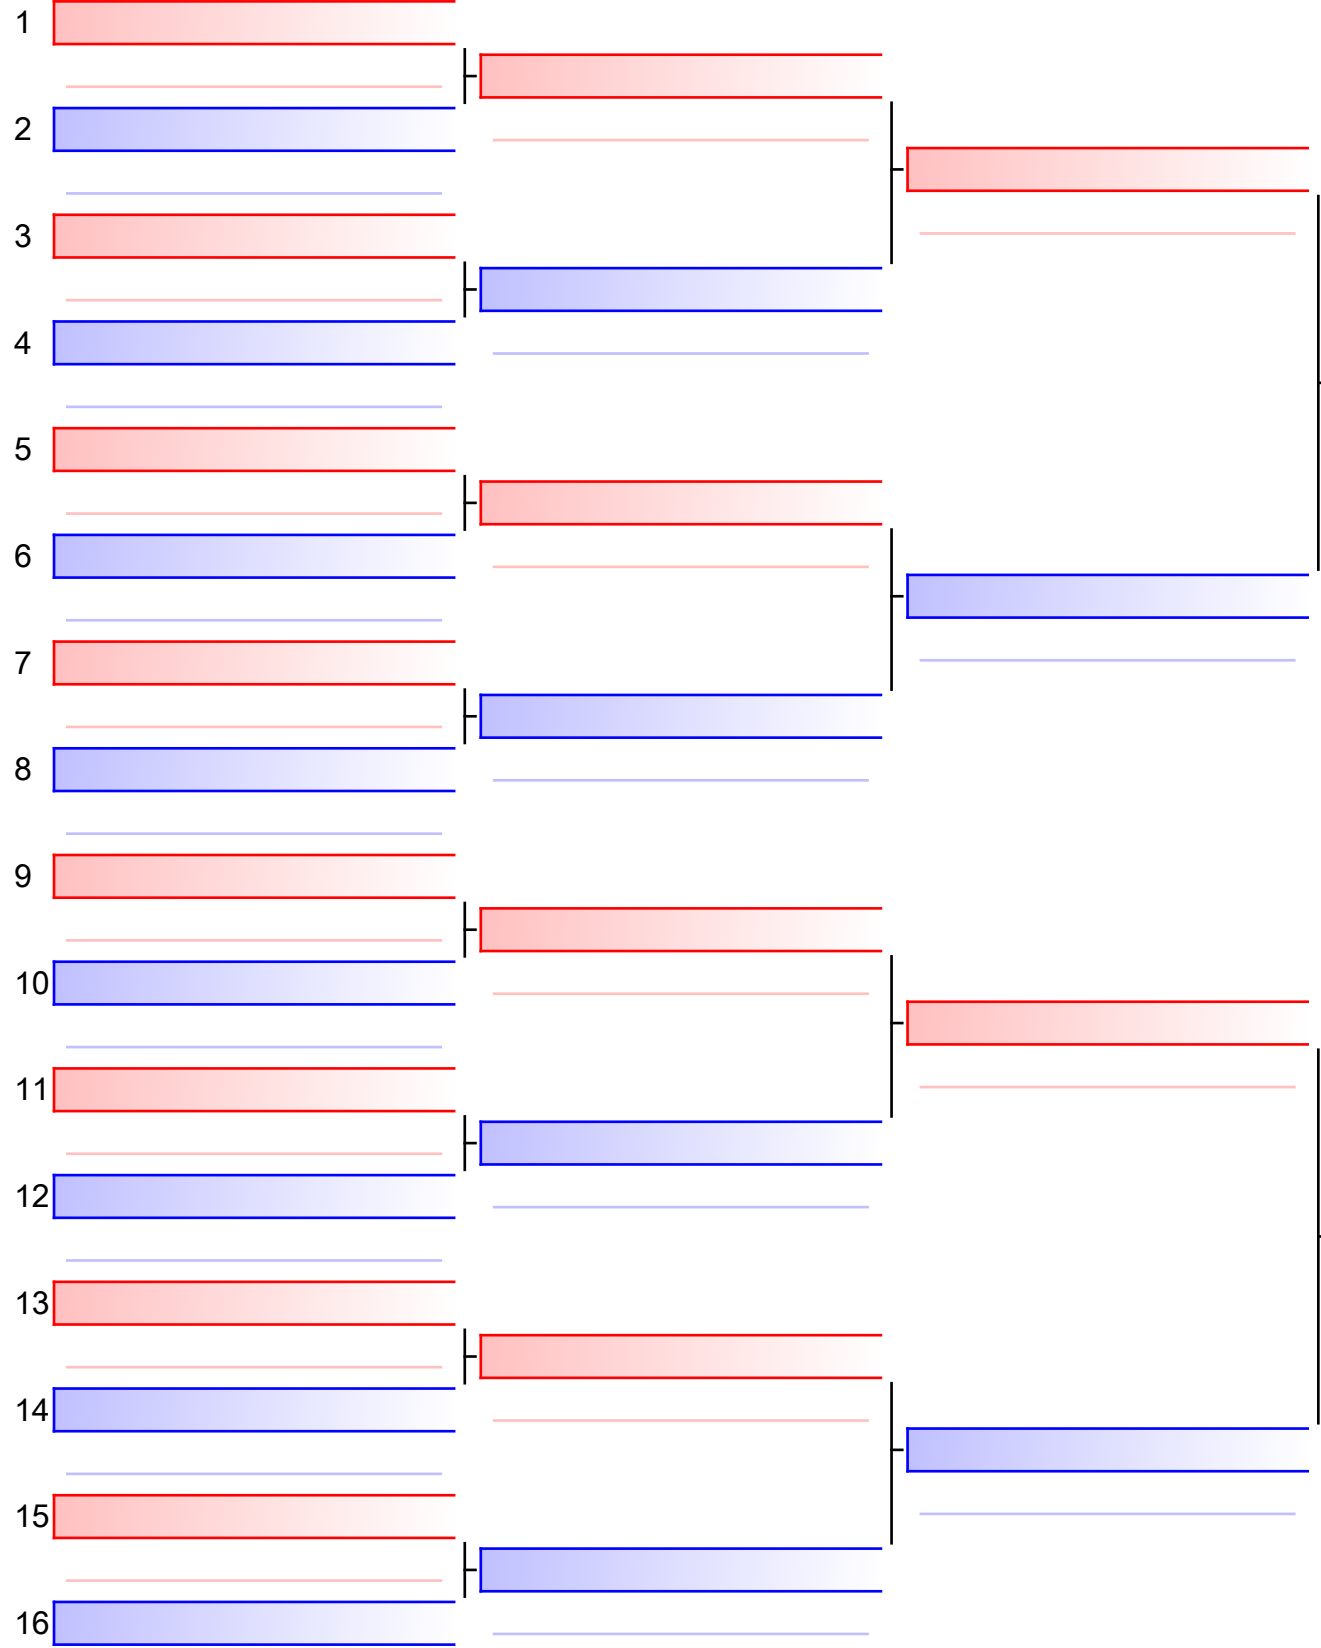

ES-48 Mens - Kumite Elite -84kgs

Karate BC Provincials 2017, CAN

Tatami
5 14:00

Pool
1/1

Final

Aguilera Fernando (TIGERS EYE KAR,CAN)

Dhillon Shaun (ELITE KARATE AC,CAN)

[Original]

Referees: