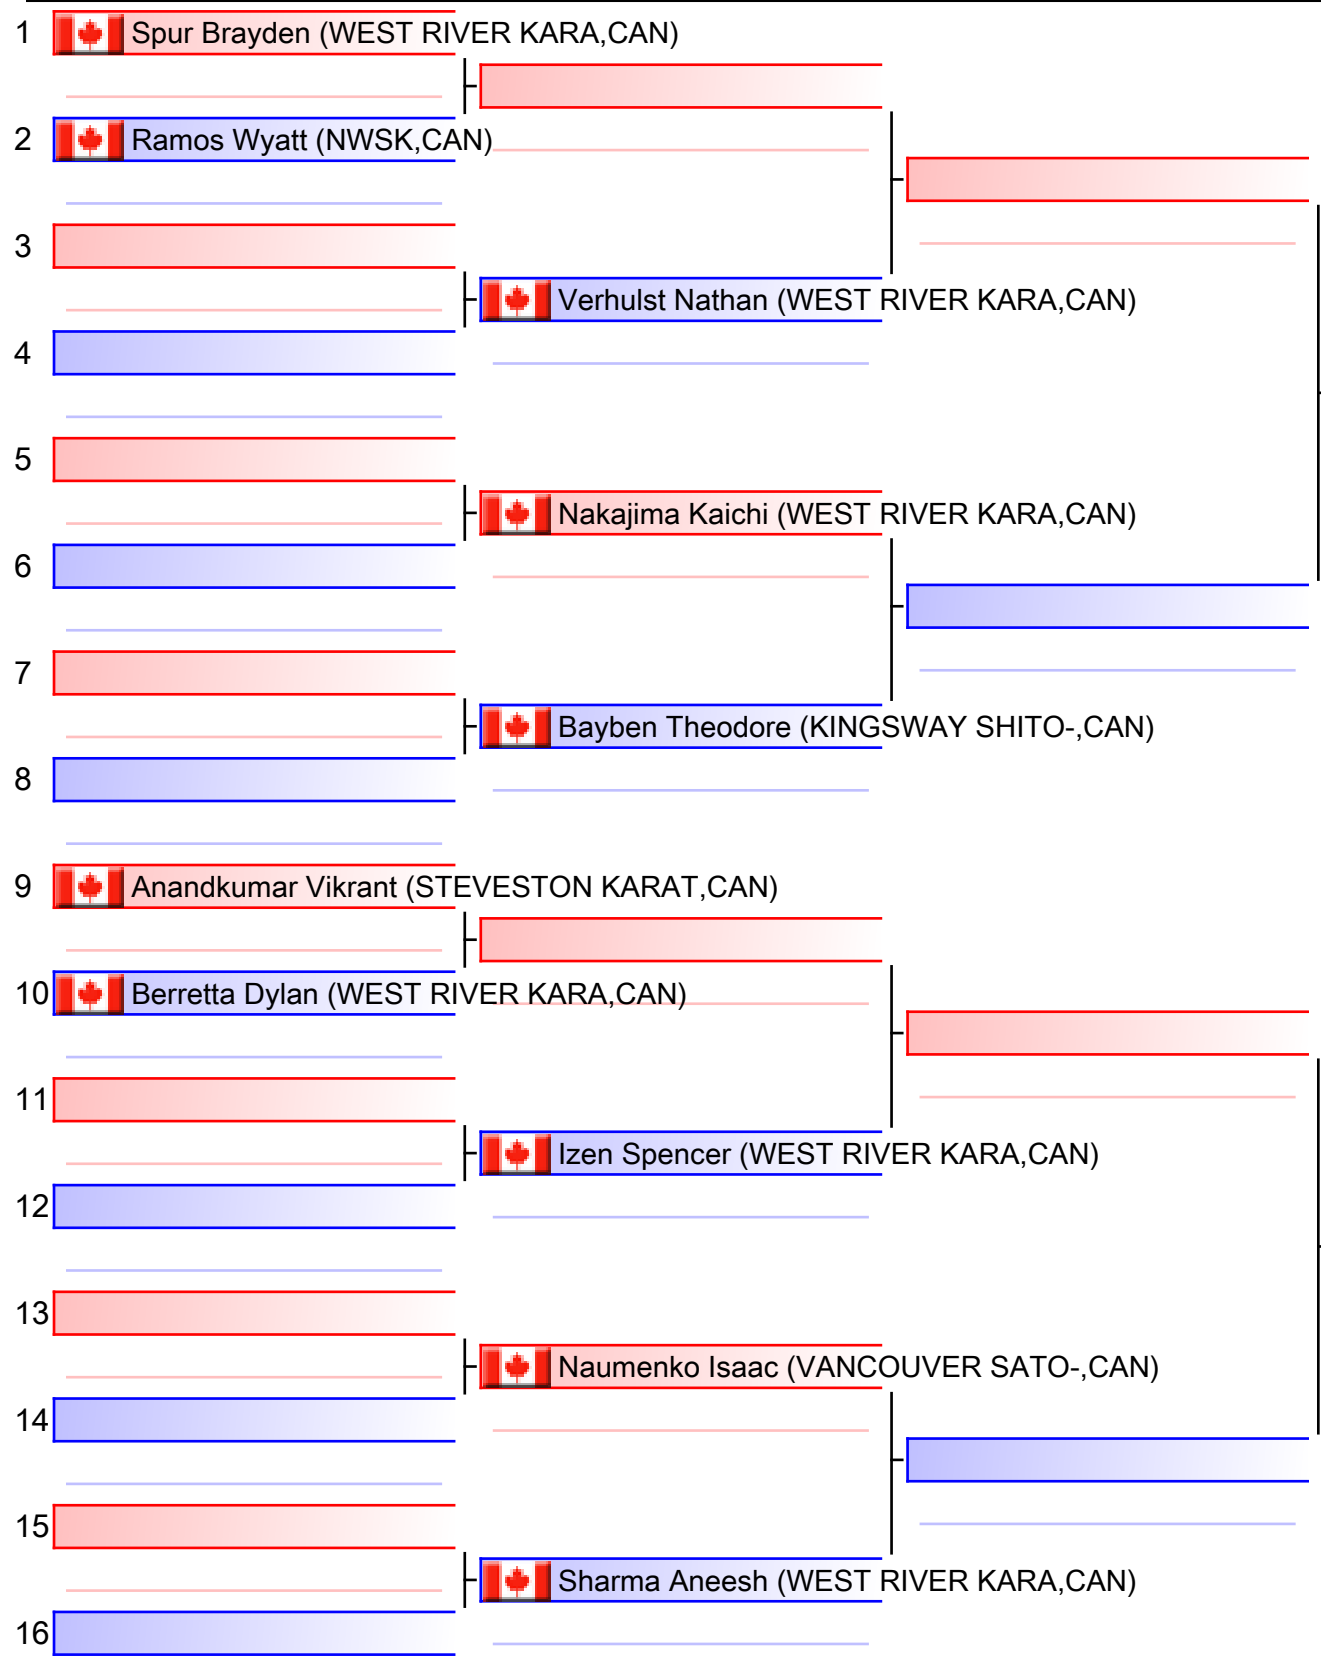

 Heenan Darbyanh (KINGSWAY SHITO-, CAN)

[Original]

Referees:			

[Original]

Referees:			

[Original]

Referees:			

Final