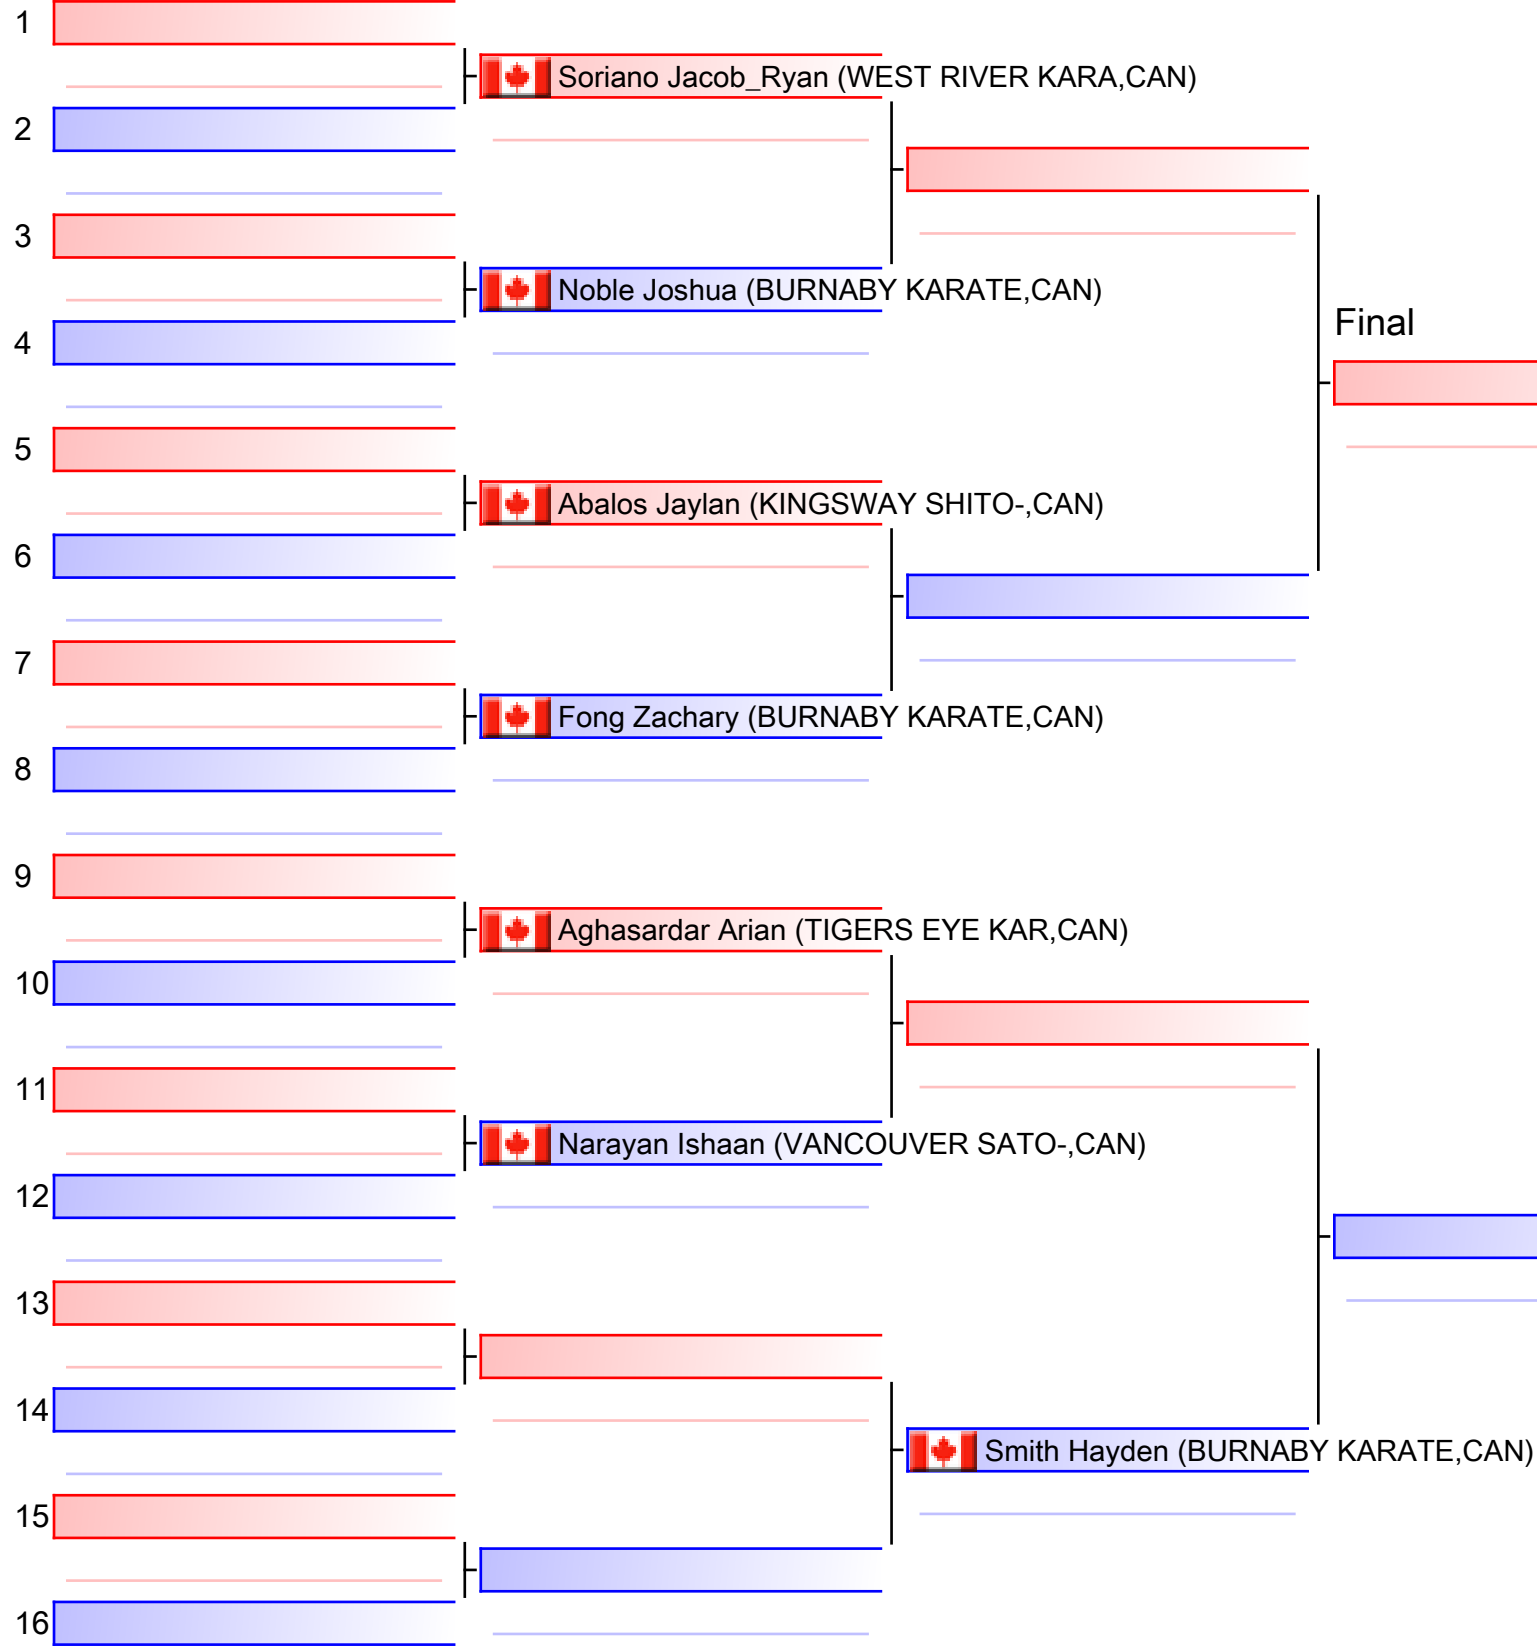

ES-32 Boys 14/15 - Kumite Elite -63kgs

Karate BC Provincials 2017, CAN

Tatami
2 14:10

Pool
1/1

[Original]

Referees: