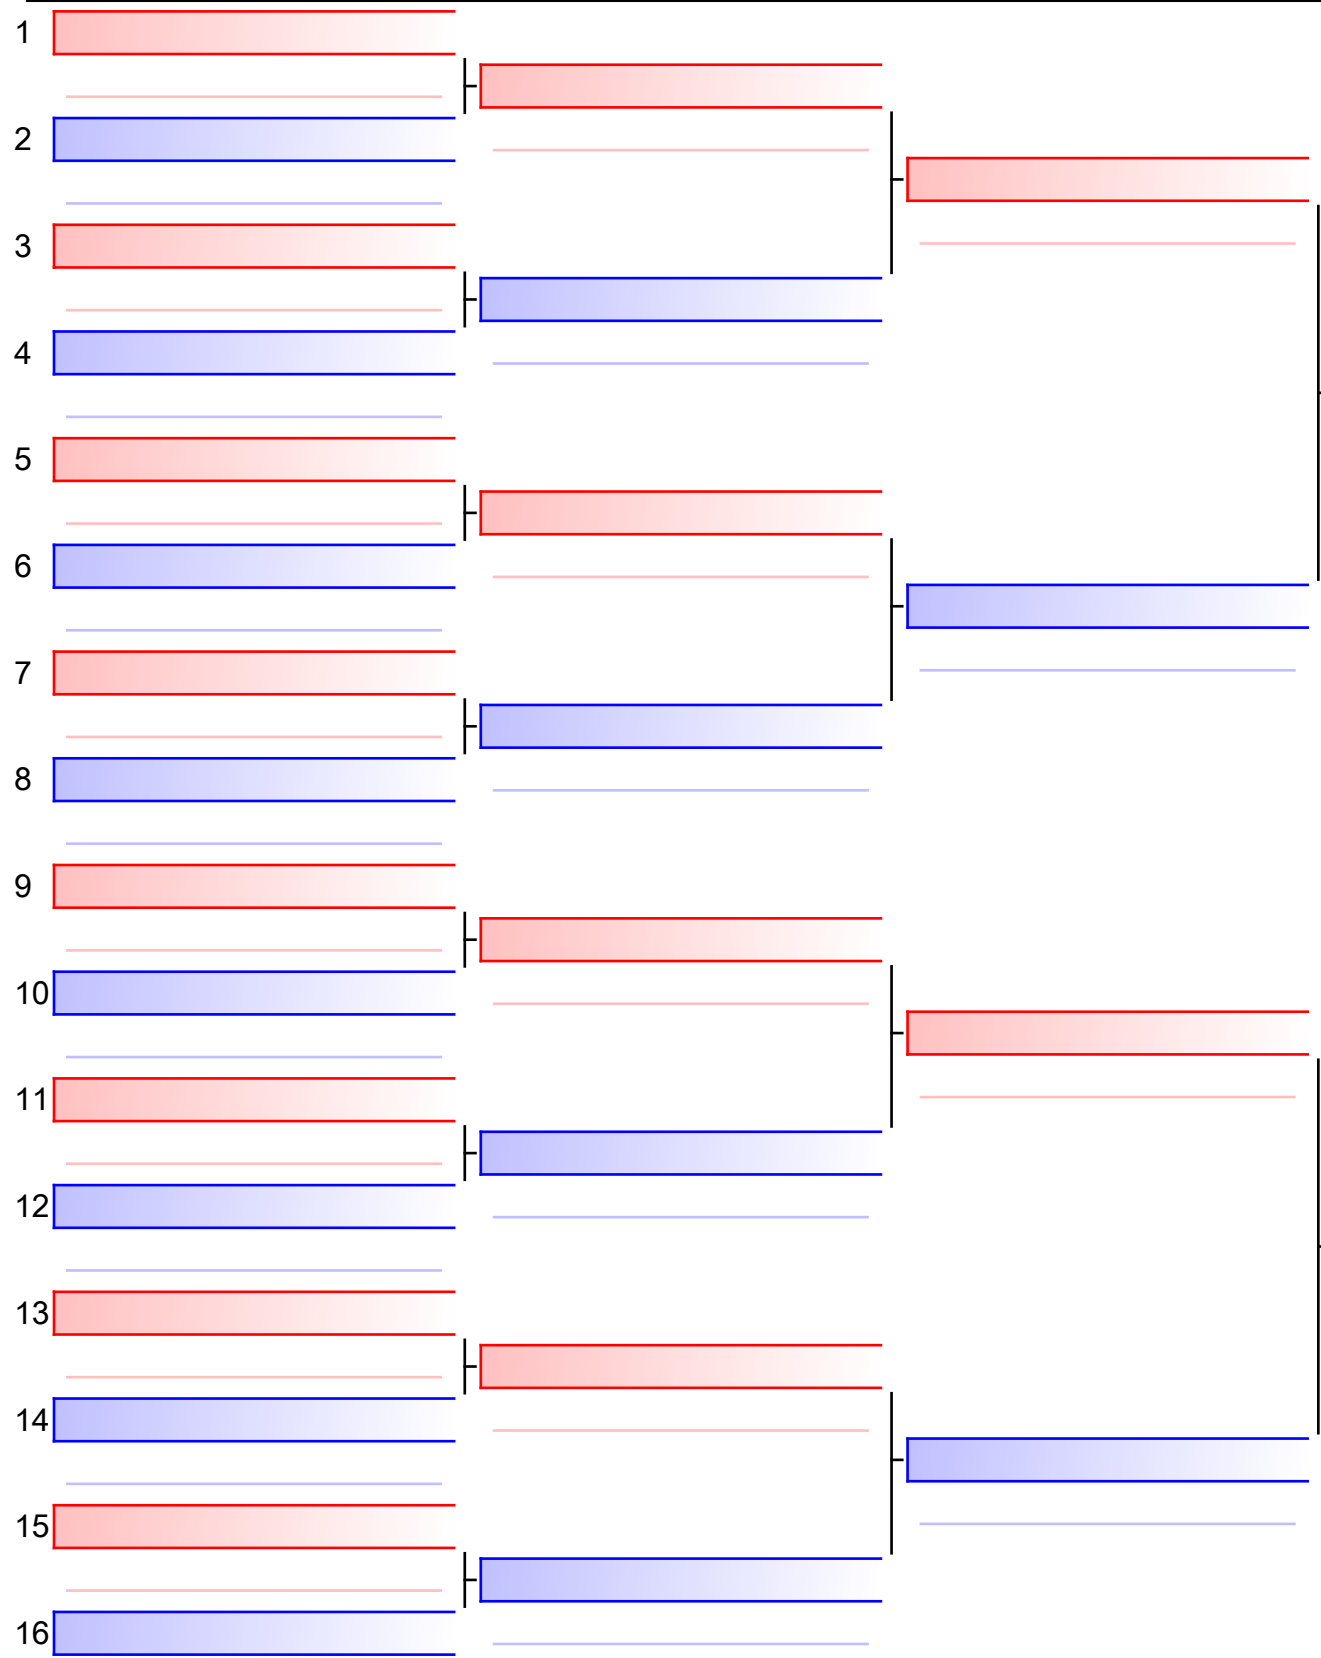

Final

Chan Melissa (NIKKEI KARATE, CAN)

Heenan Darbyanh (KINGSWAY SHITO-, CAN)