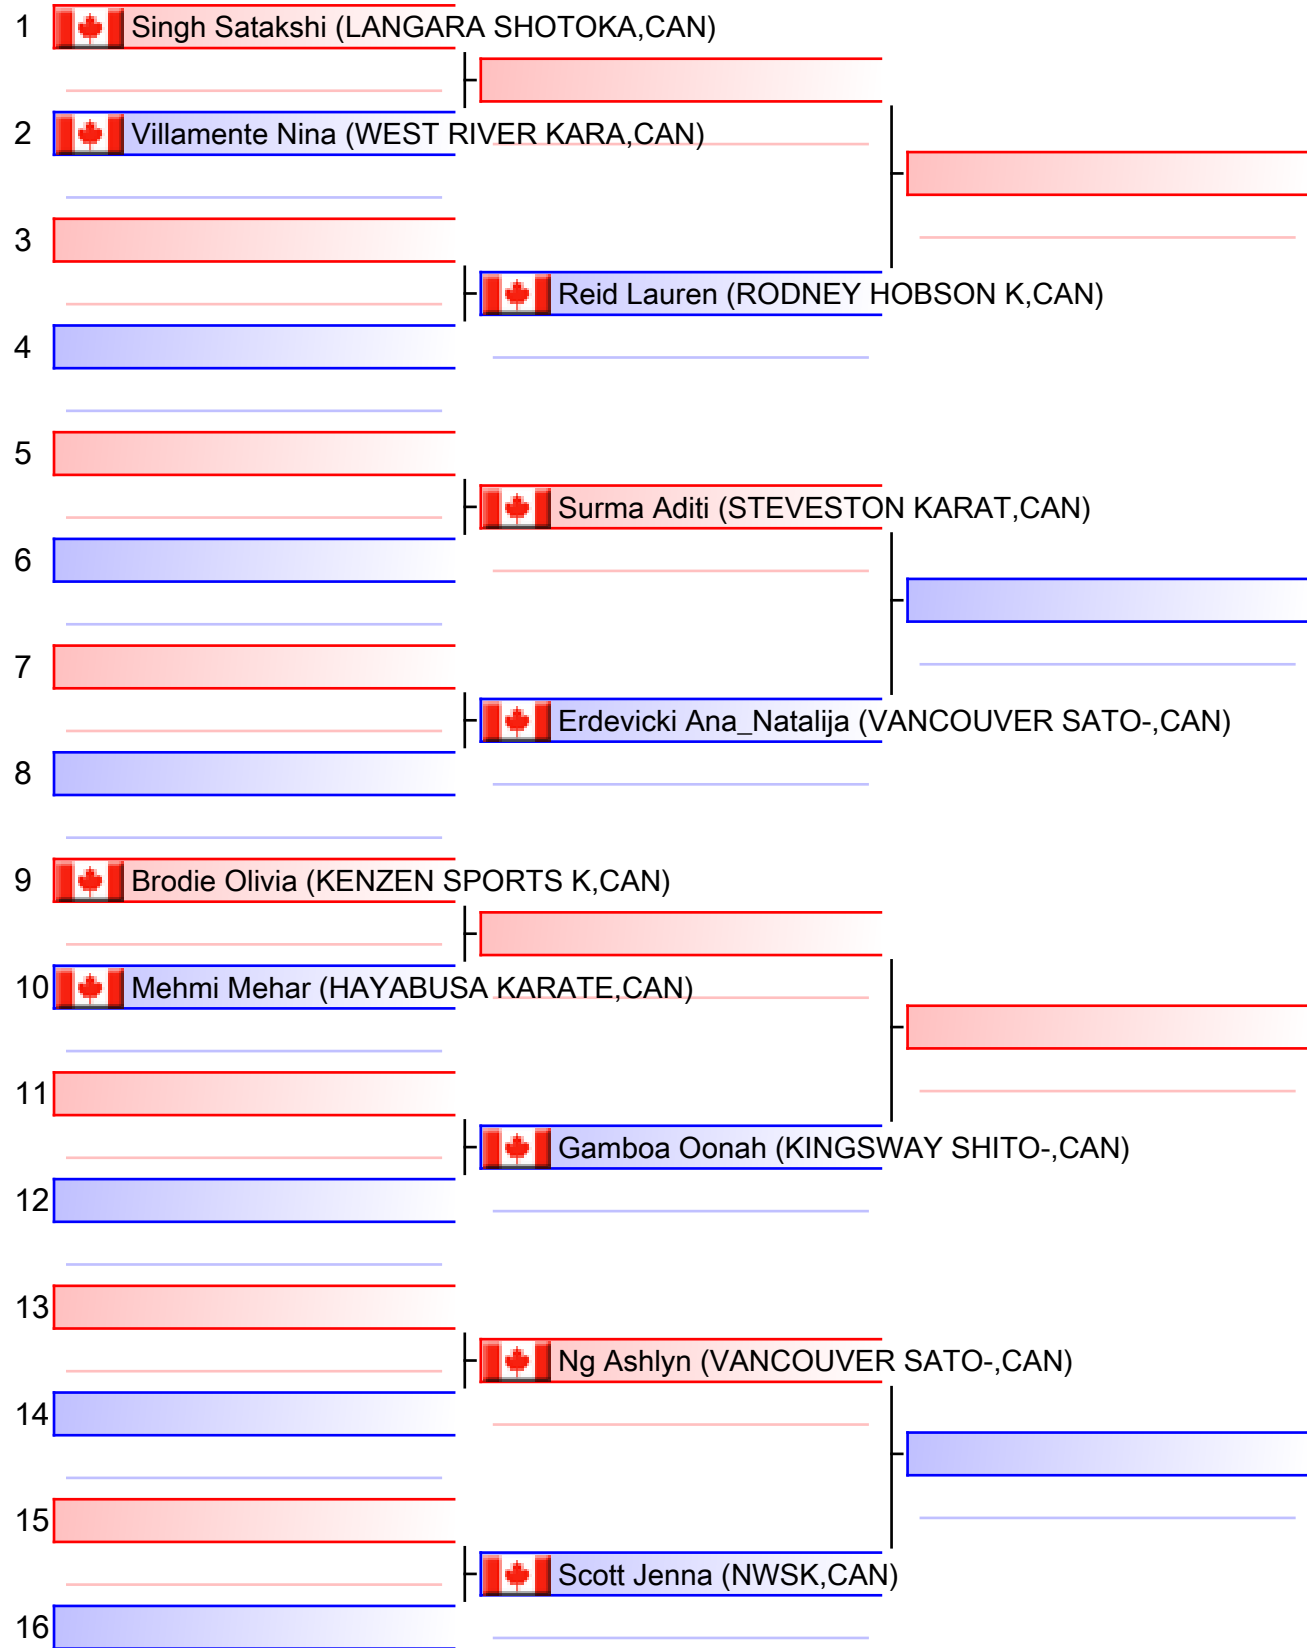

EK-1 Girls 12/13 - Kata Elite

Karate BC Provincials 2017, CAN

Tatami
5 10:35

Pool
1/1

Final

[Original]

Referees:			

[Original]