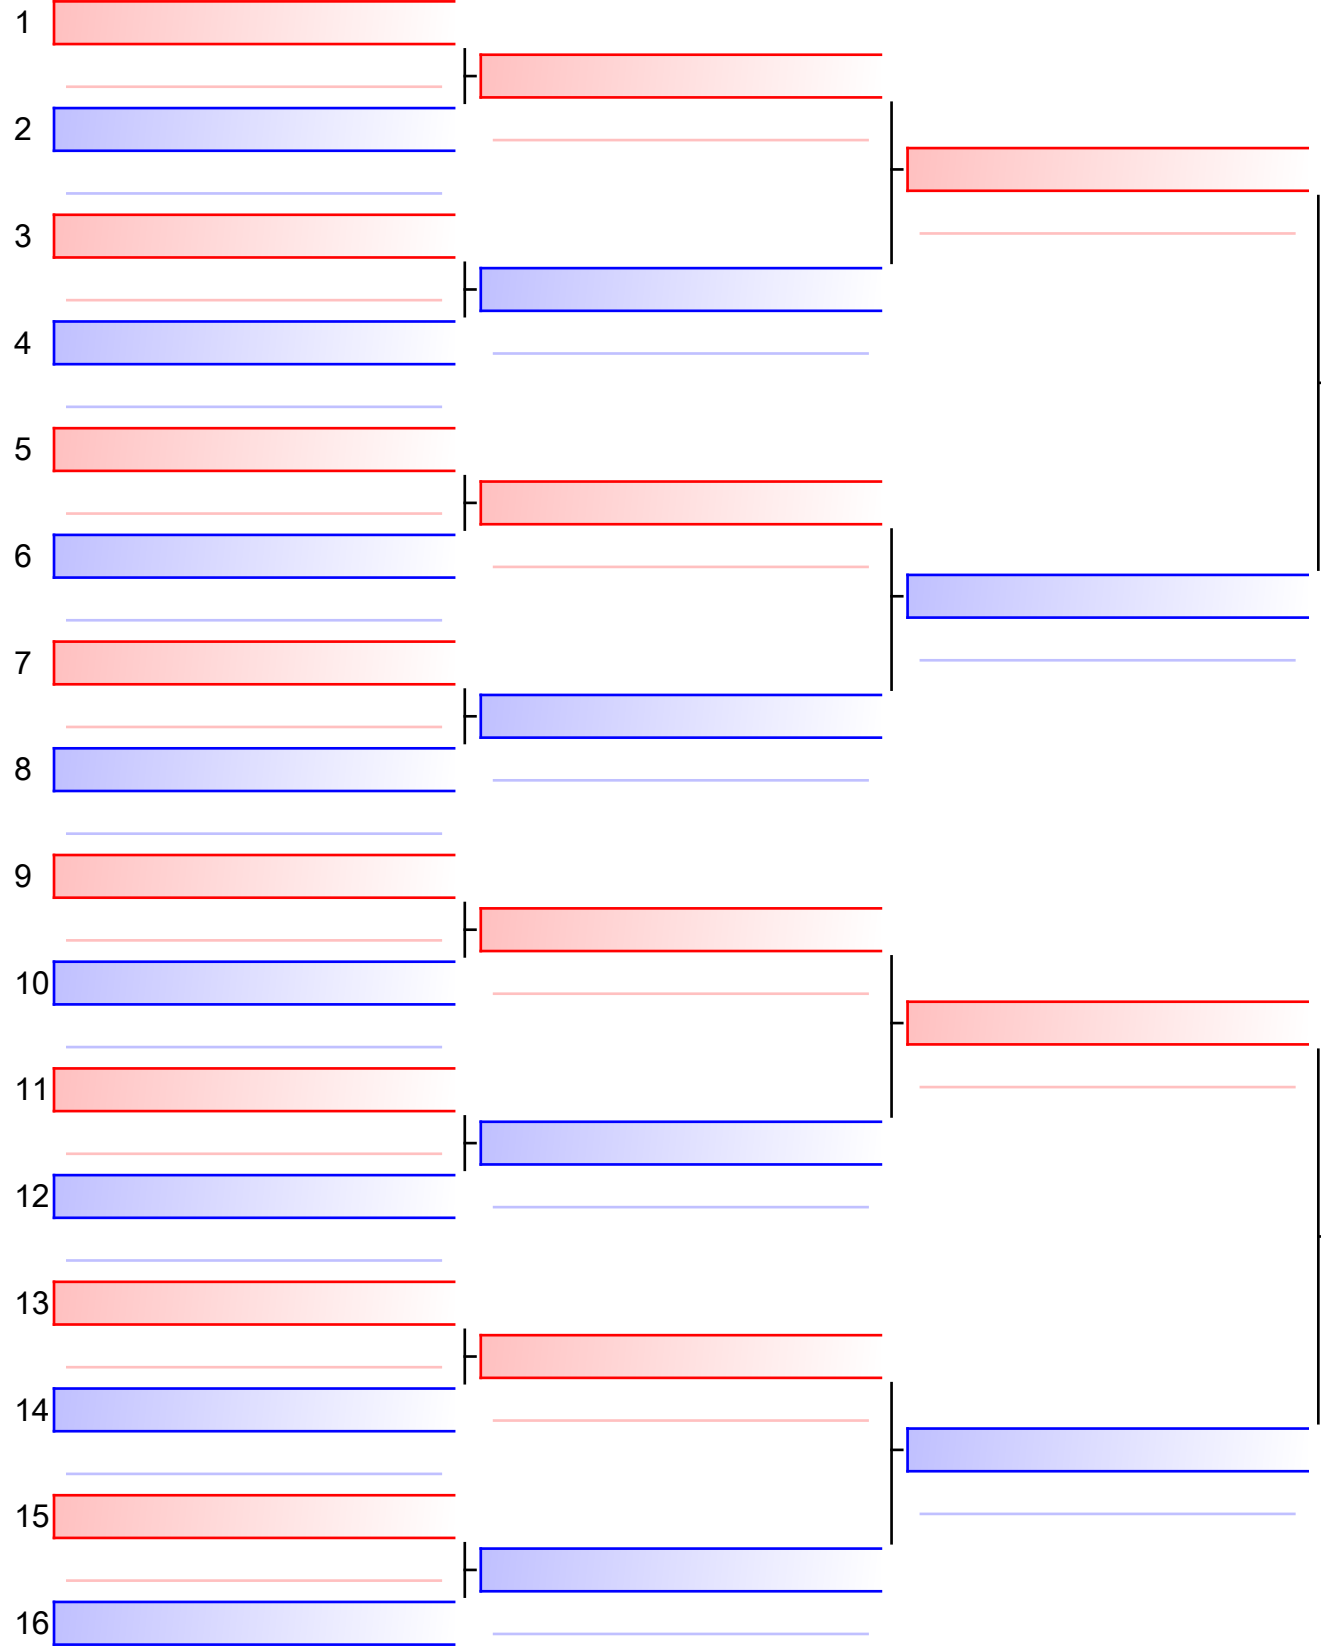

ES-13 Girls 181920 - Kumite Elite -55kgs

Karate BC Provincials 2017, CAN

Tatami
4 13:40

Pool
1/1

Final

Virk Maansi (ELITE KARATE AC,CAN)

Heenan Darbyanh (KINGSWAY SHITO-,CAN)