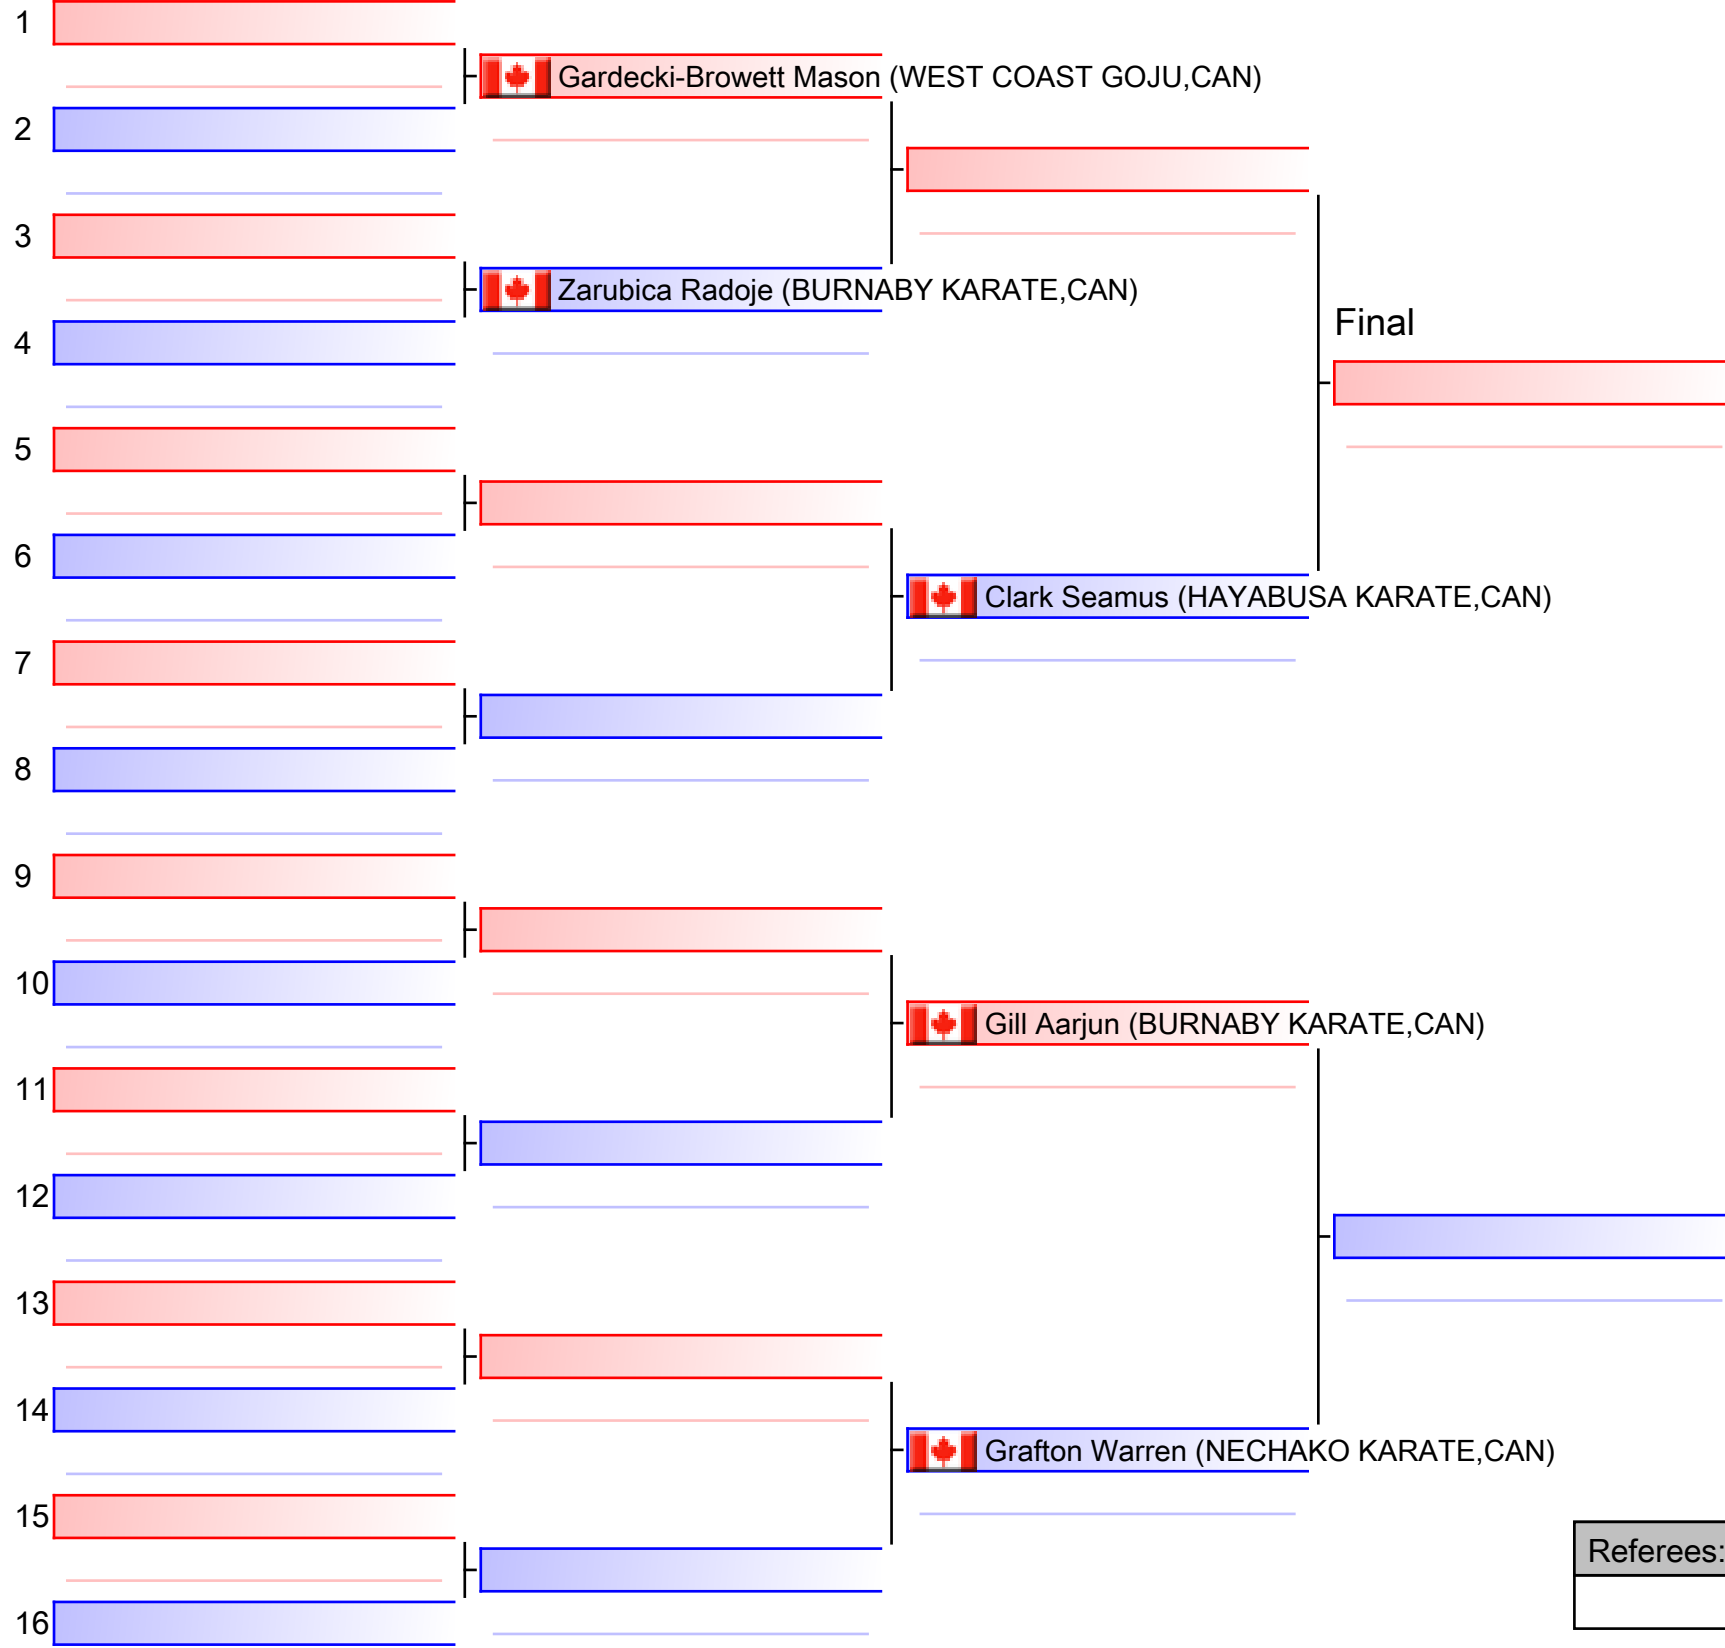

[Original]

Referees:			

ES-47 Mens - Kumite Elite -75kgs

Karate BC Provincials 2017, CAN

Tatami
5 14:10

Pool
1/1

[Original]

Referees:			