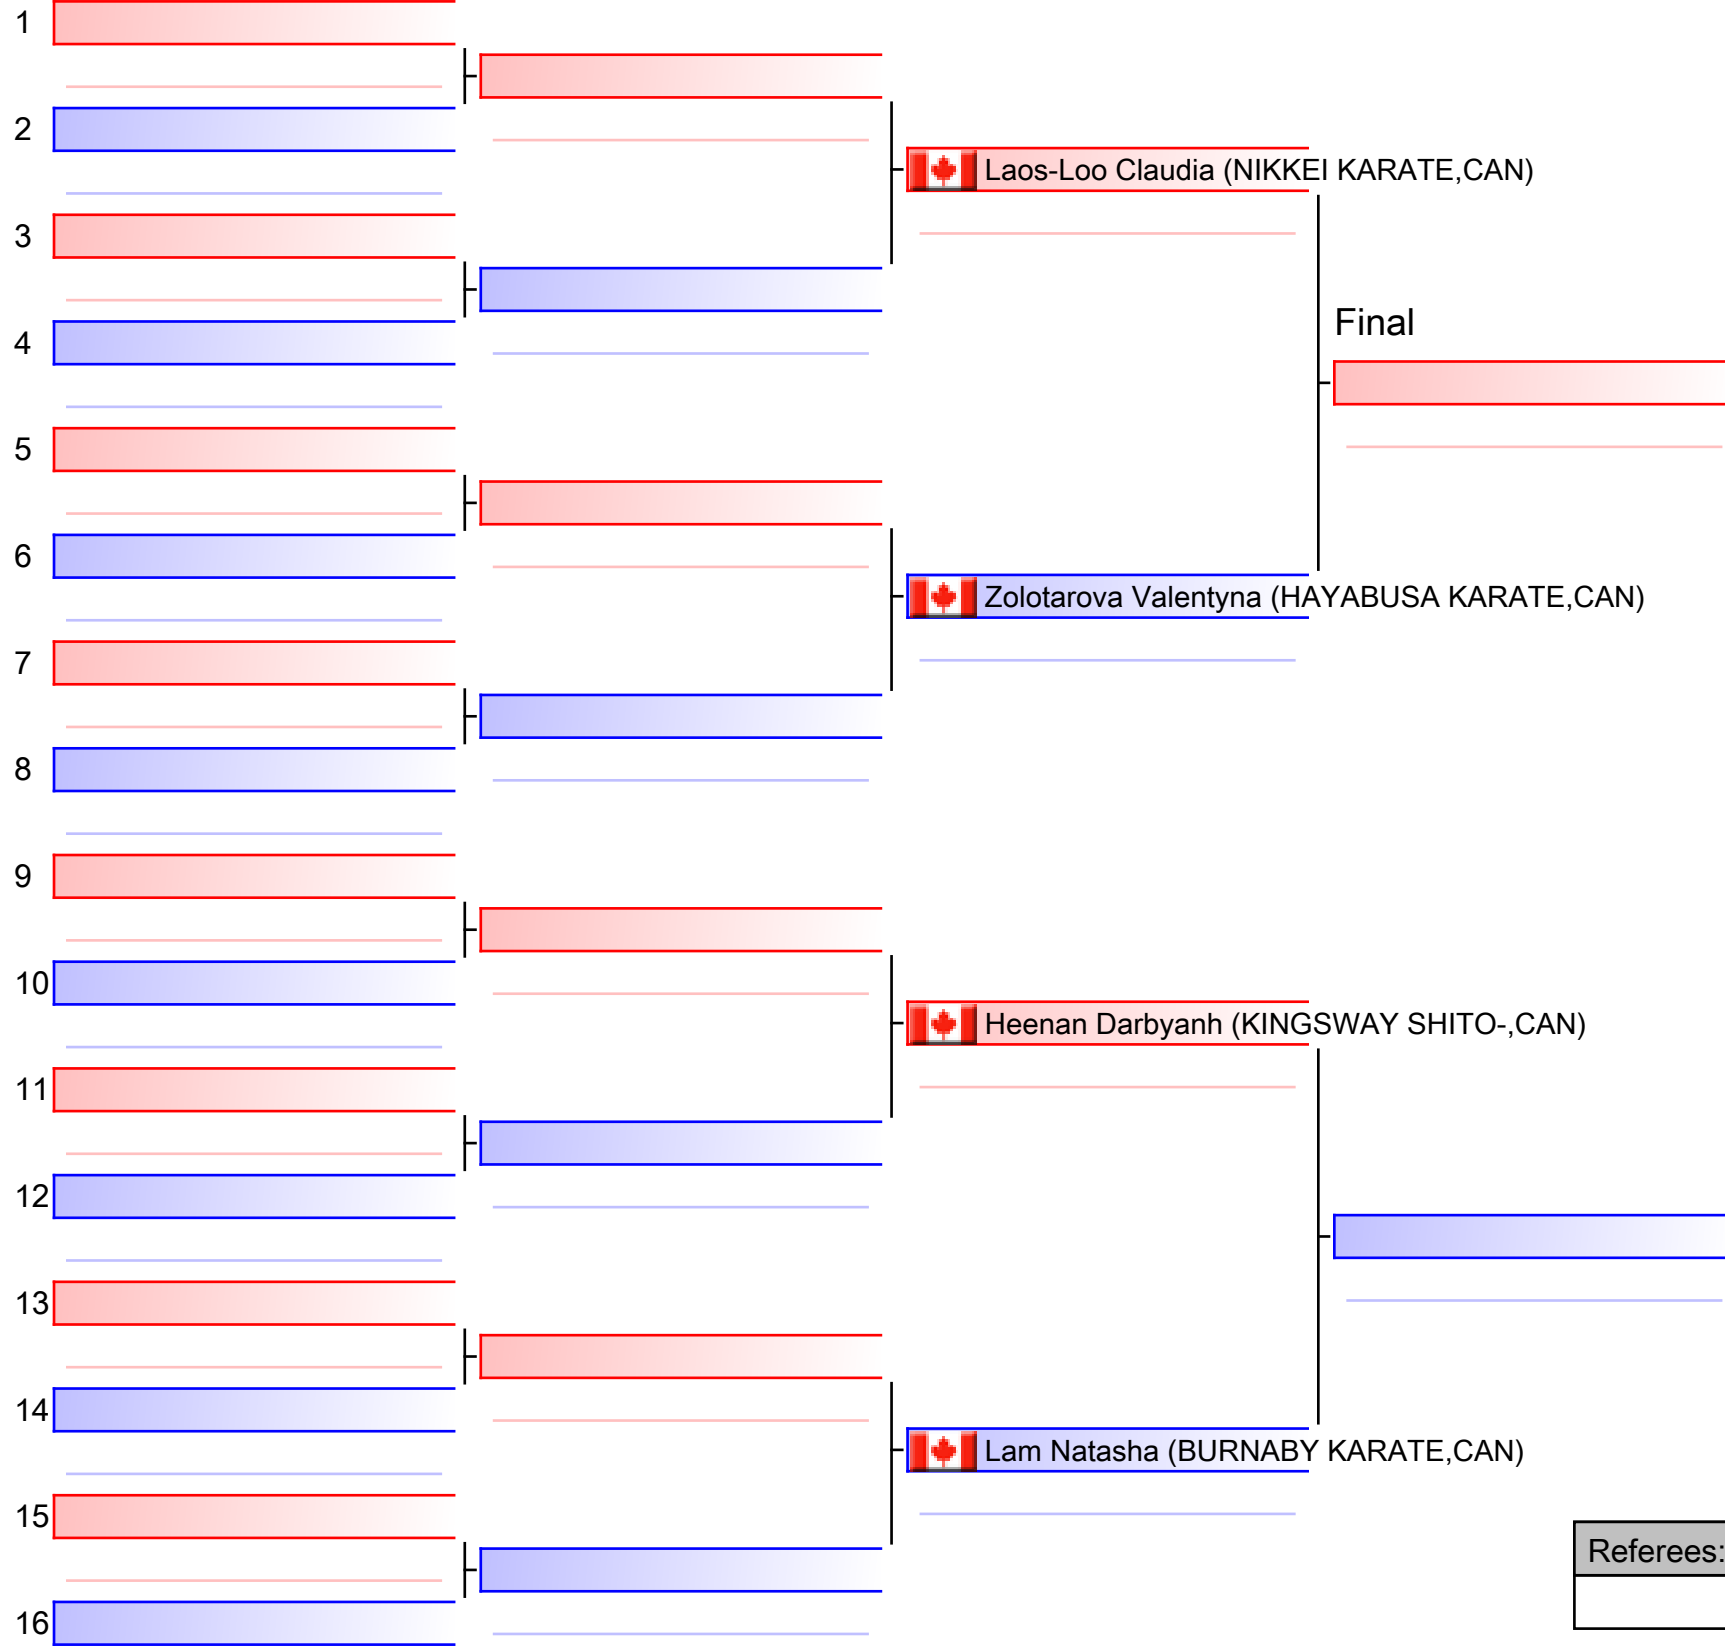

[Original]

Referees:			

ES-18 Women - Kumite Elite -55kgs

Karate BC Provincials 2017, CAN

Tatami
4 11:20

Pool
1/1

[Original]

Referees:			