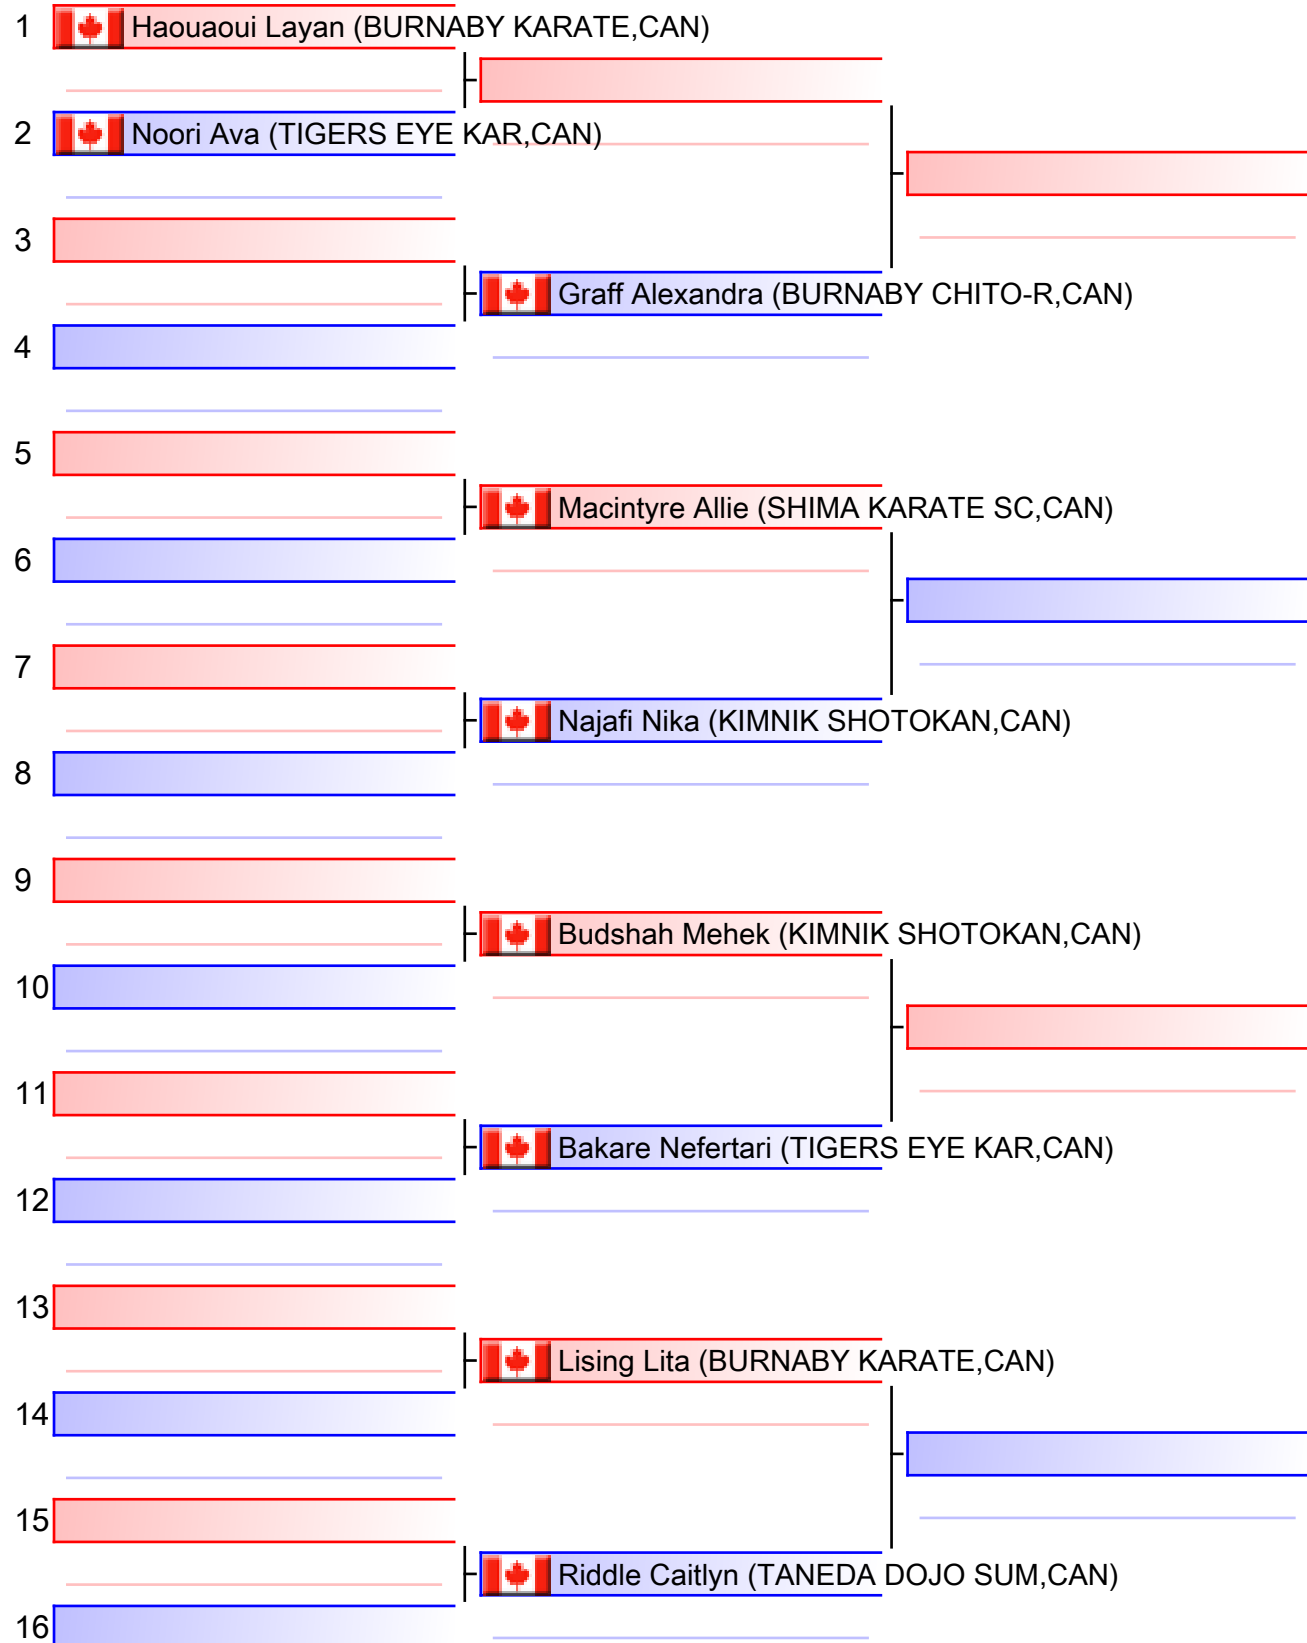

[Original]

Referees:			

ES-7 Girls 14/15 - Kumite Elite +54kgs

Karate BC Provincials 2017, CAN

Tatami
3 15:00

Pool
1/1

Final

[Original]