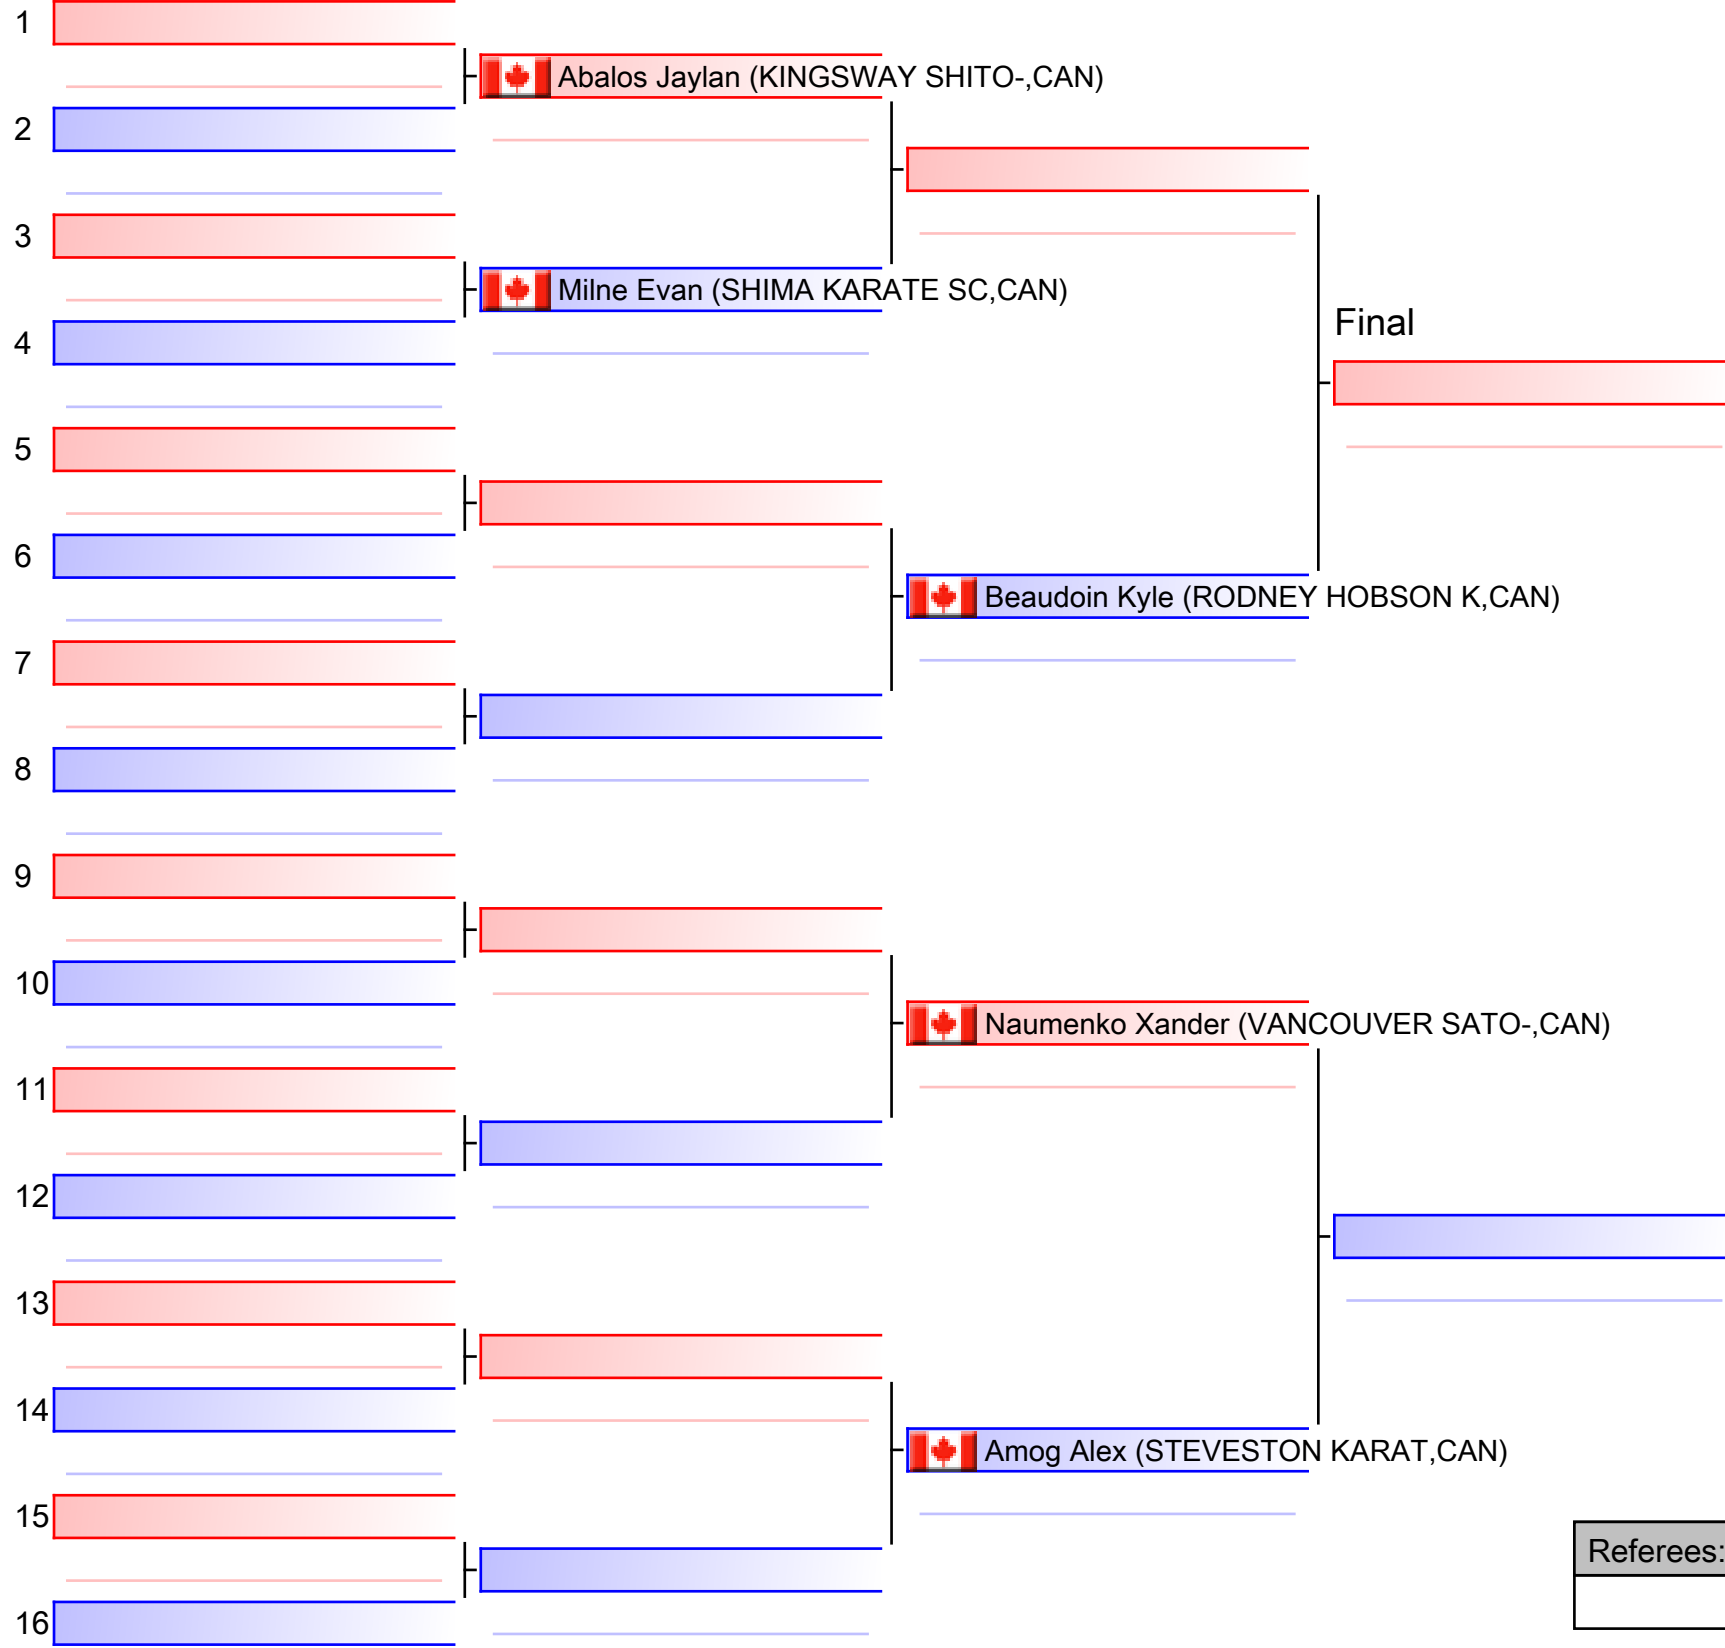

[Original]

Referees: