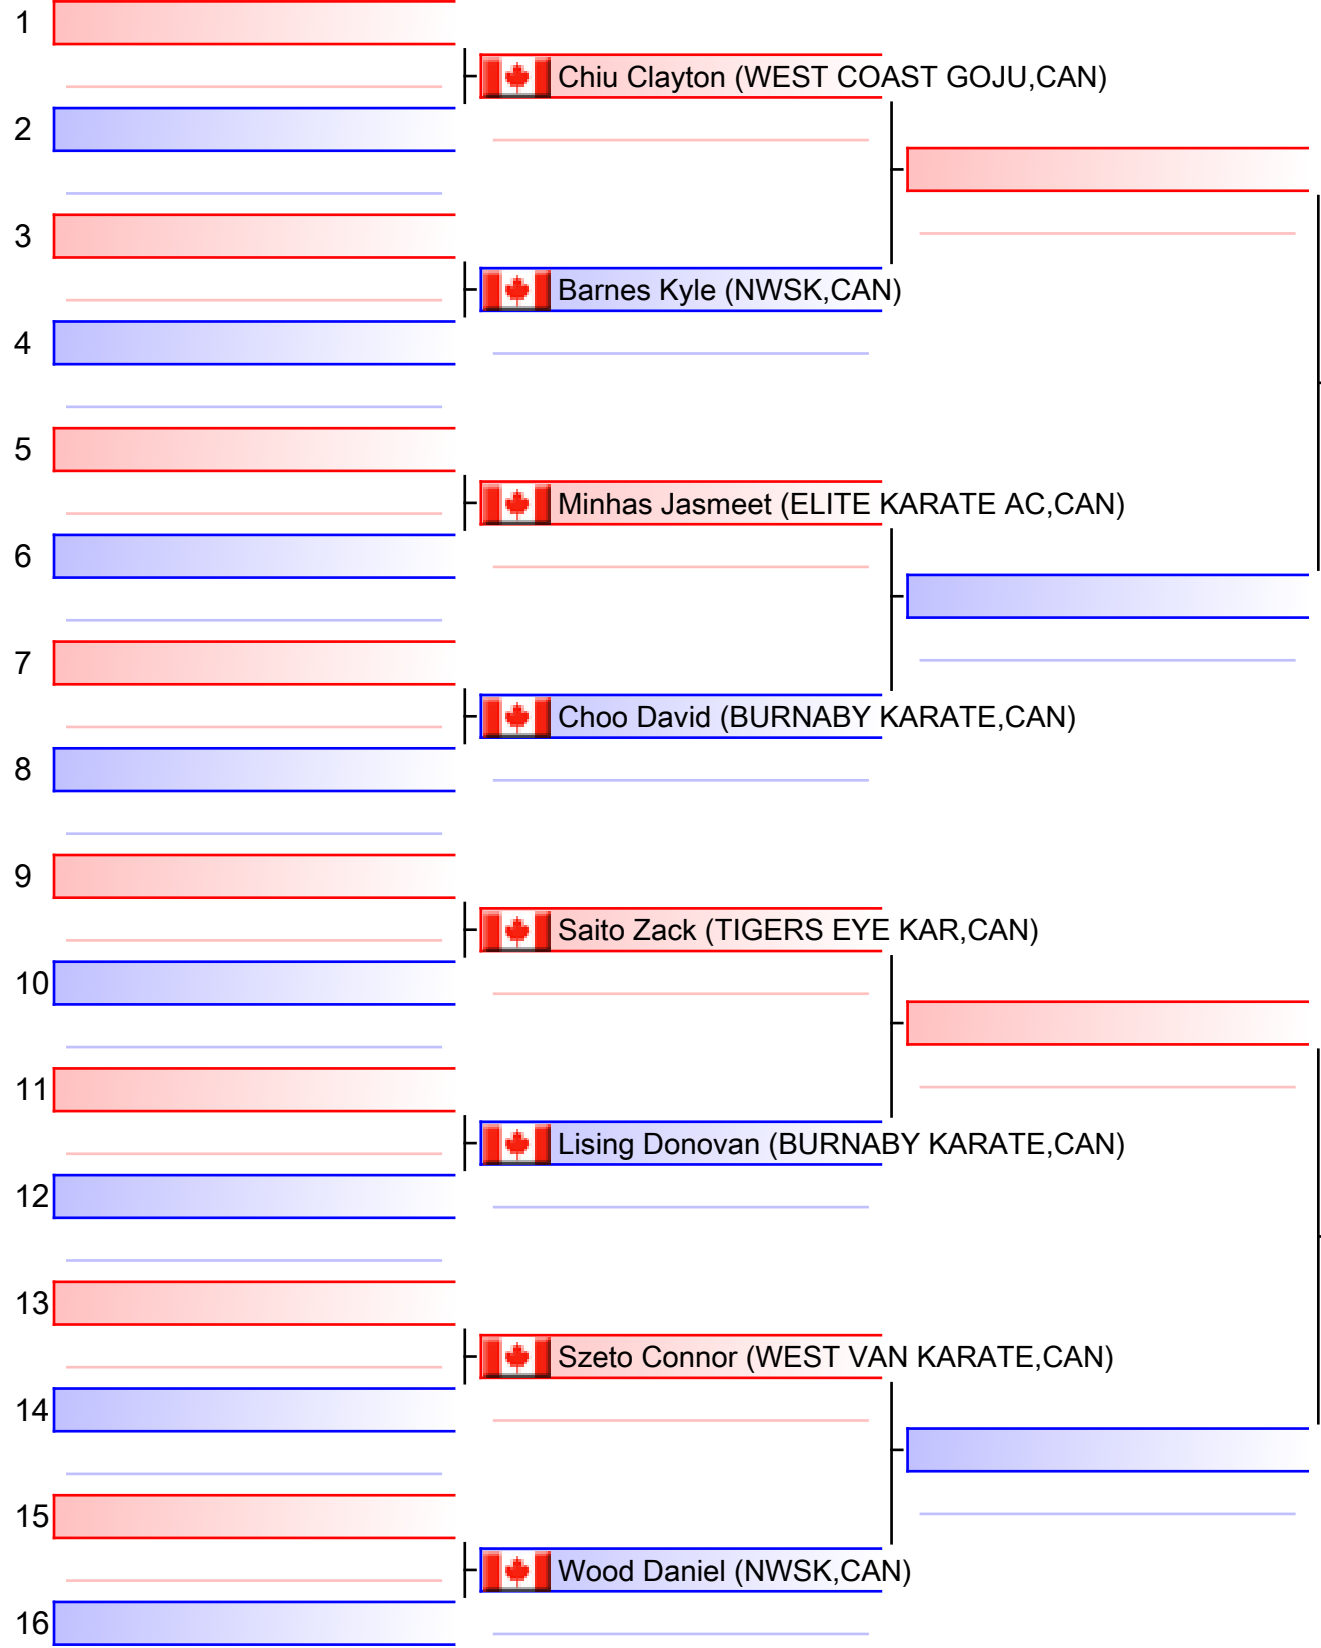

Pool
1/1

[Original]

Referees:			

ES-30 Boys 14/15 - Kumite Elite -52kgs

Karate BC Provincials 2017, CAN

Tatami
5 15:10

Pool
1/1

[Original]