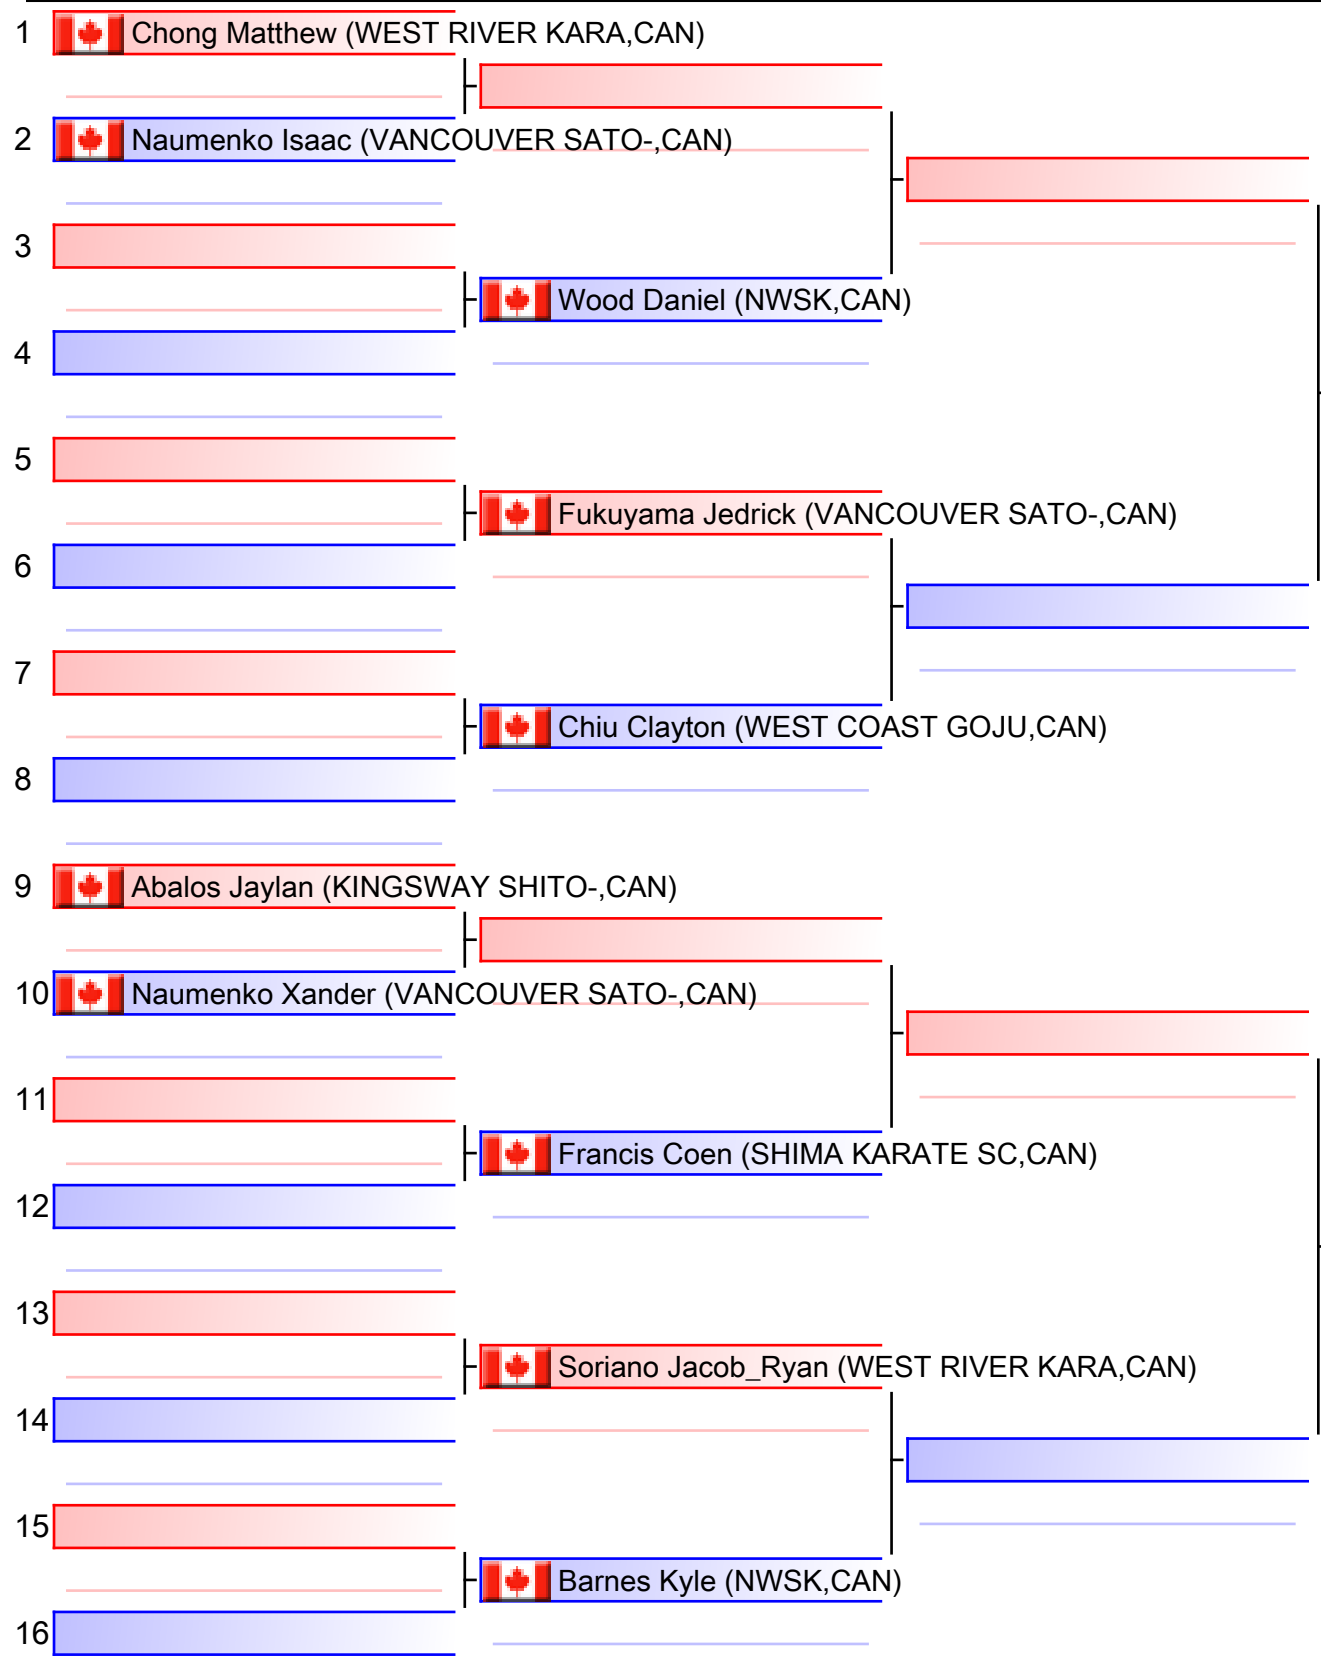

 Heenan Darbyanh (KINGSWAY SHITO-, CAN)

[Original]

Referees:			

[Original]

Referees:			

[Original]

Referees:			

Final