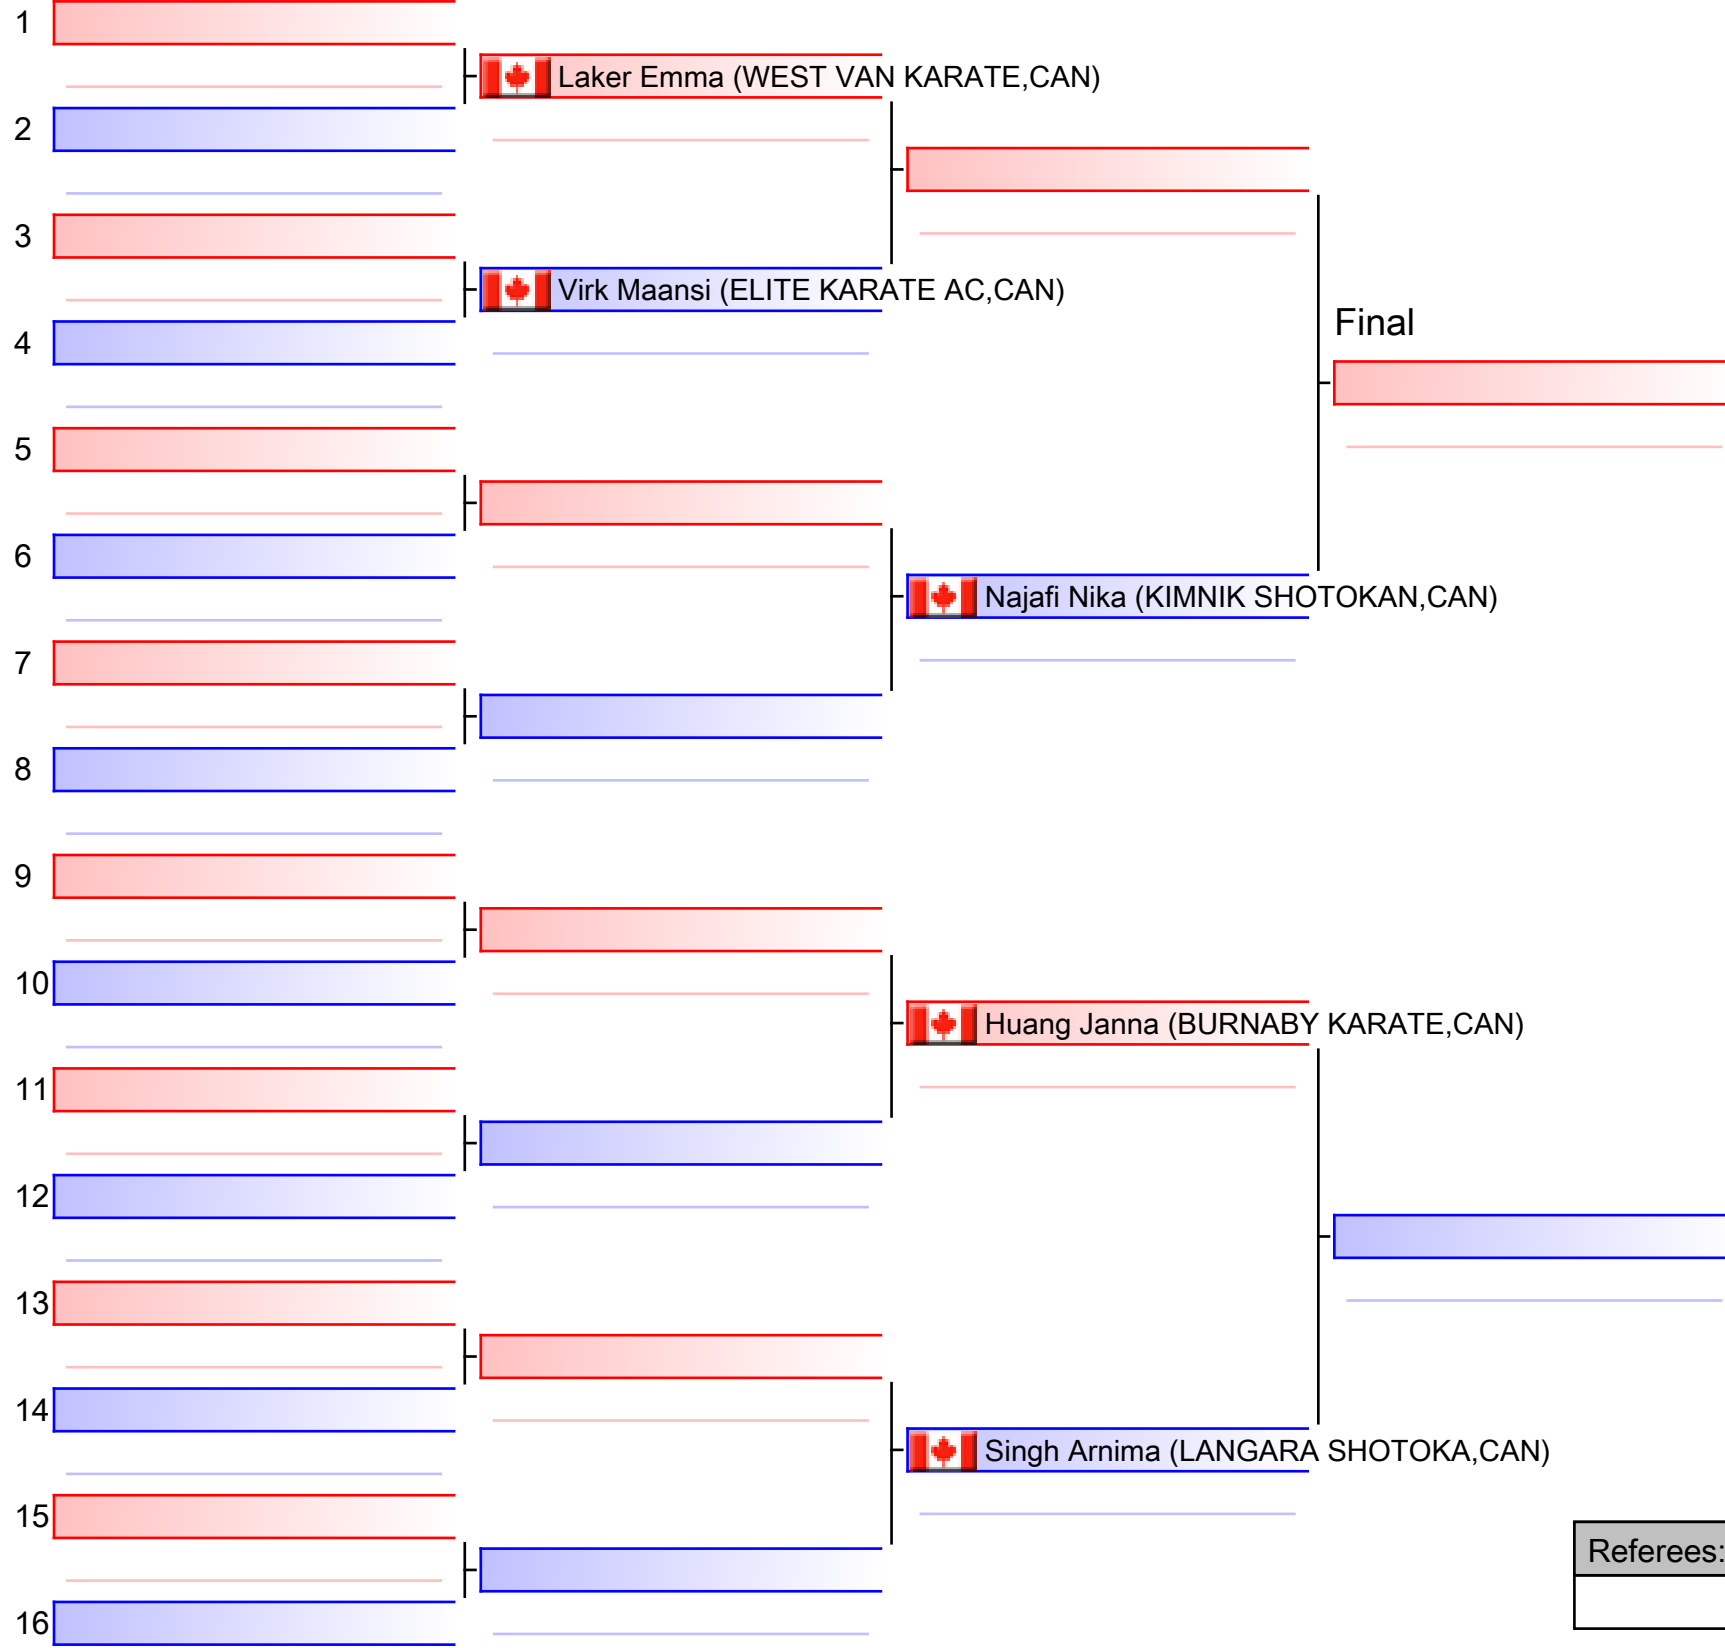

 Szeto Keira (WEST VAN KARATE,CAN)

[Original]

Referees:			

ES-10 Girls 16/17 - Kumite Elite -59kgs

Karate BC Provincials 2017, CAN

Tatami
1 10:10

Pool
1/1

[Original]