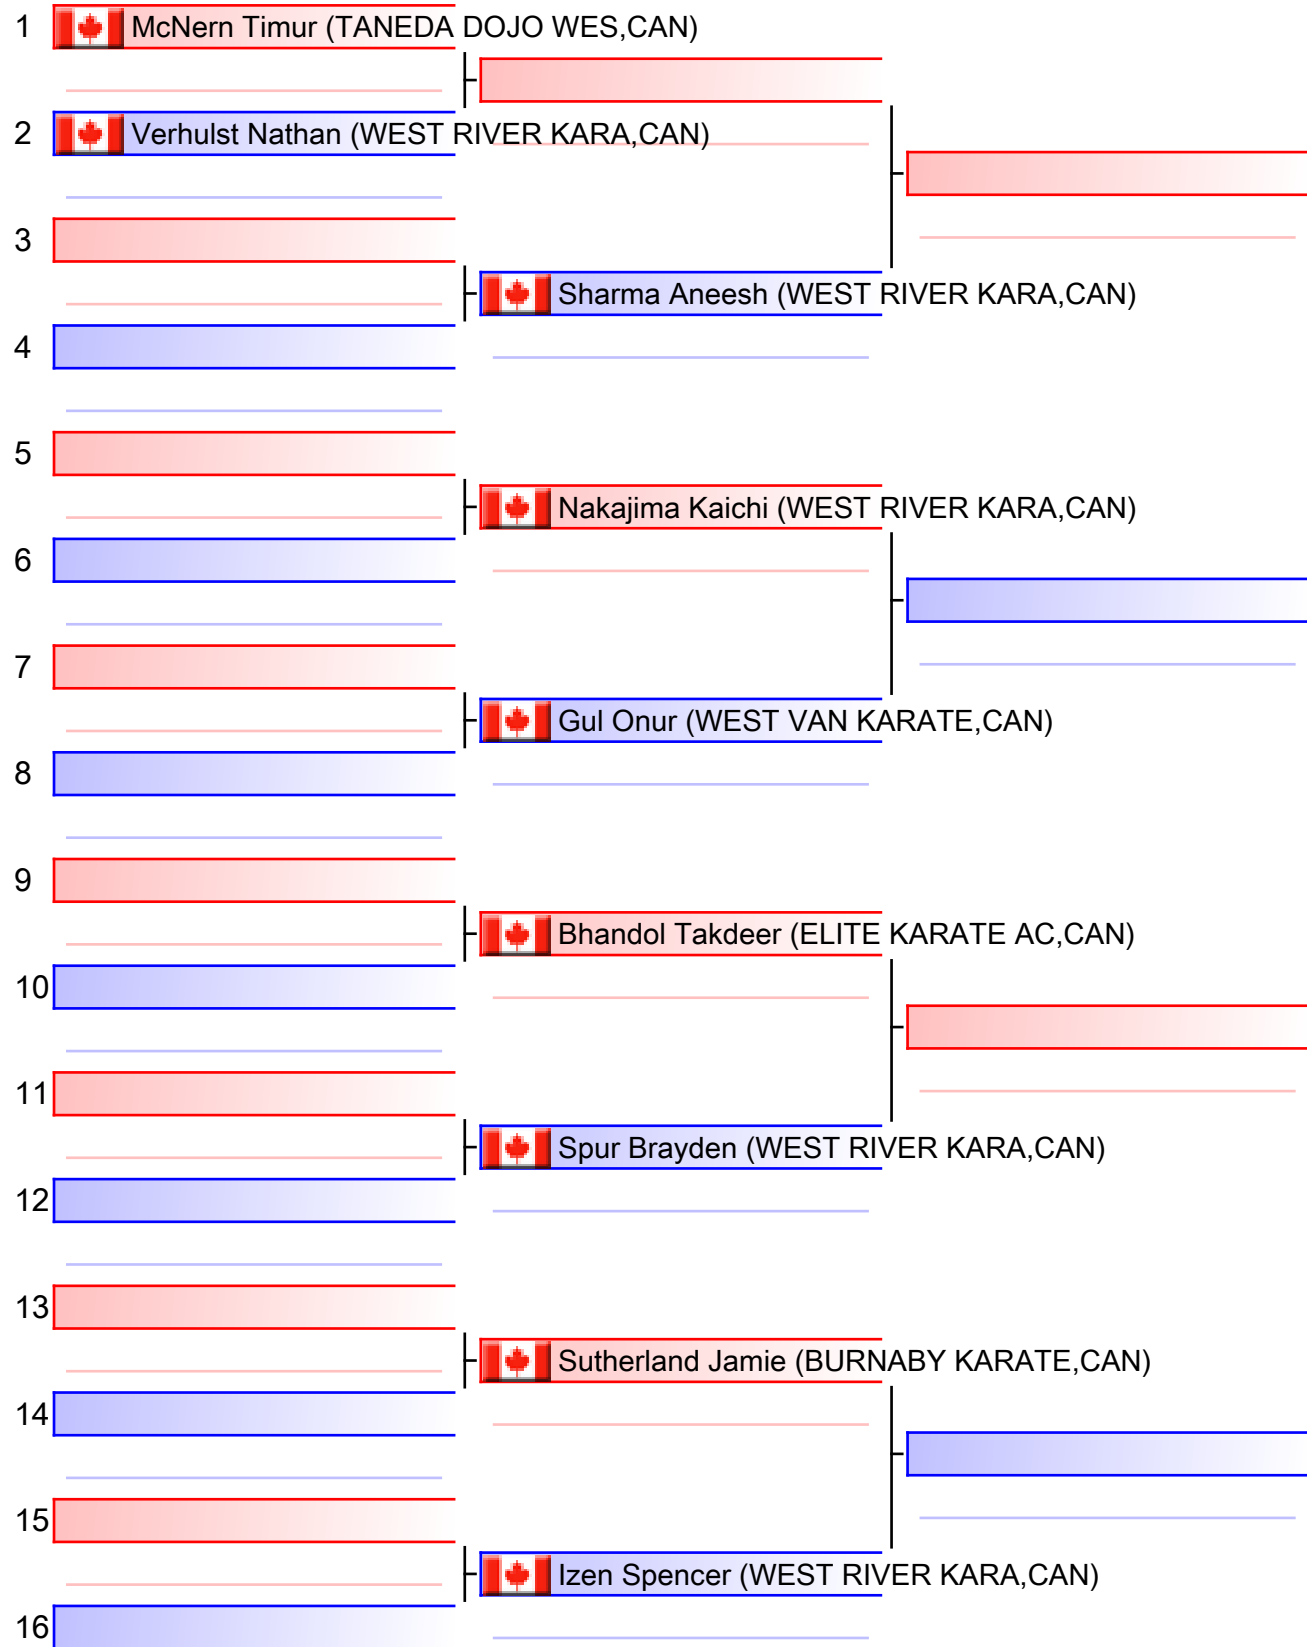

ES-28 Boys 12/13 - Kumite Elite -50kgs

Karate BC Provincials 2017, CAN

Tatami
5 12:25

Pool
1/1

Final

[Original]

Referees: