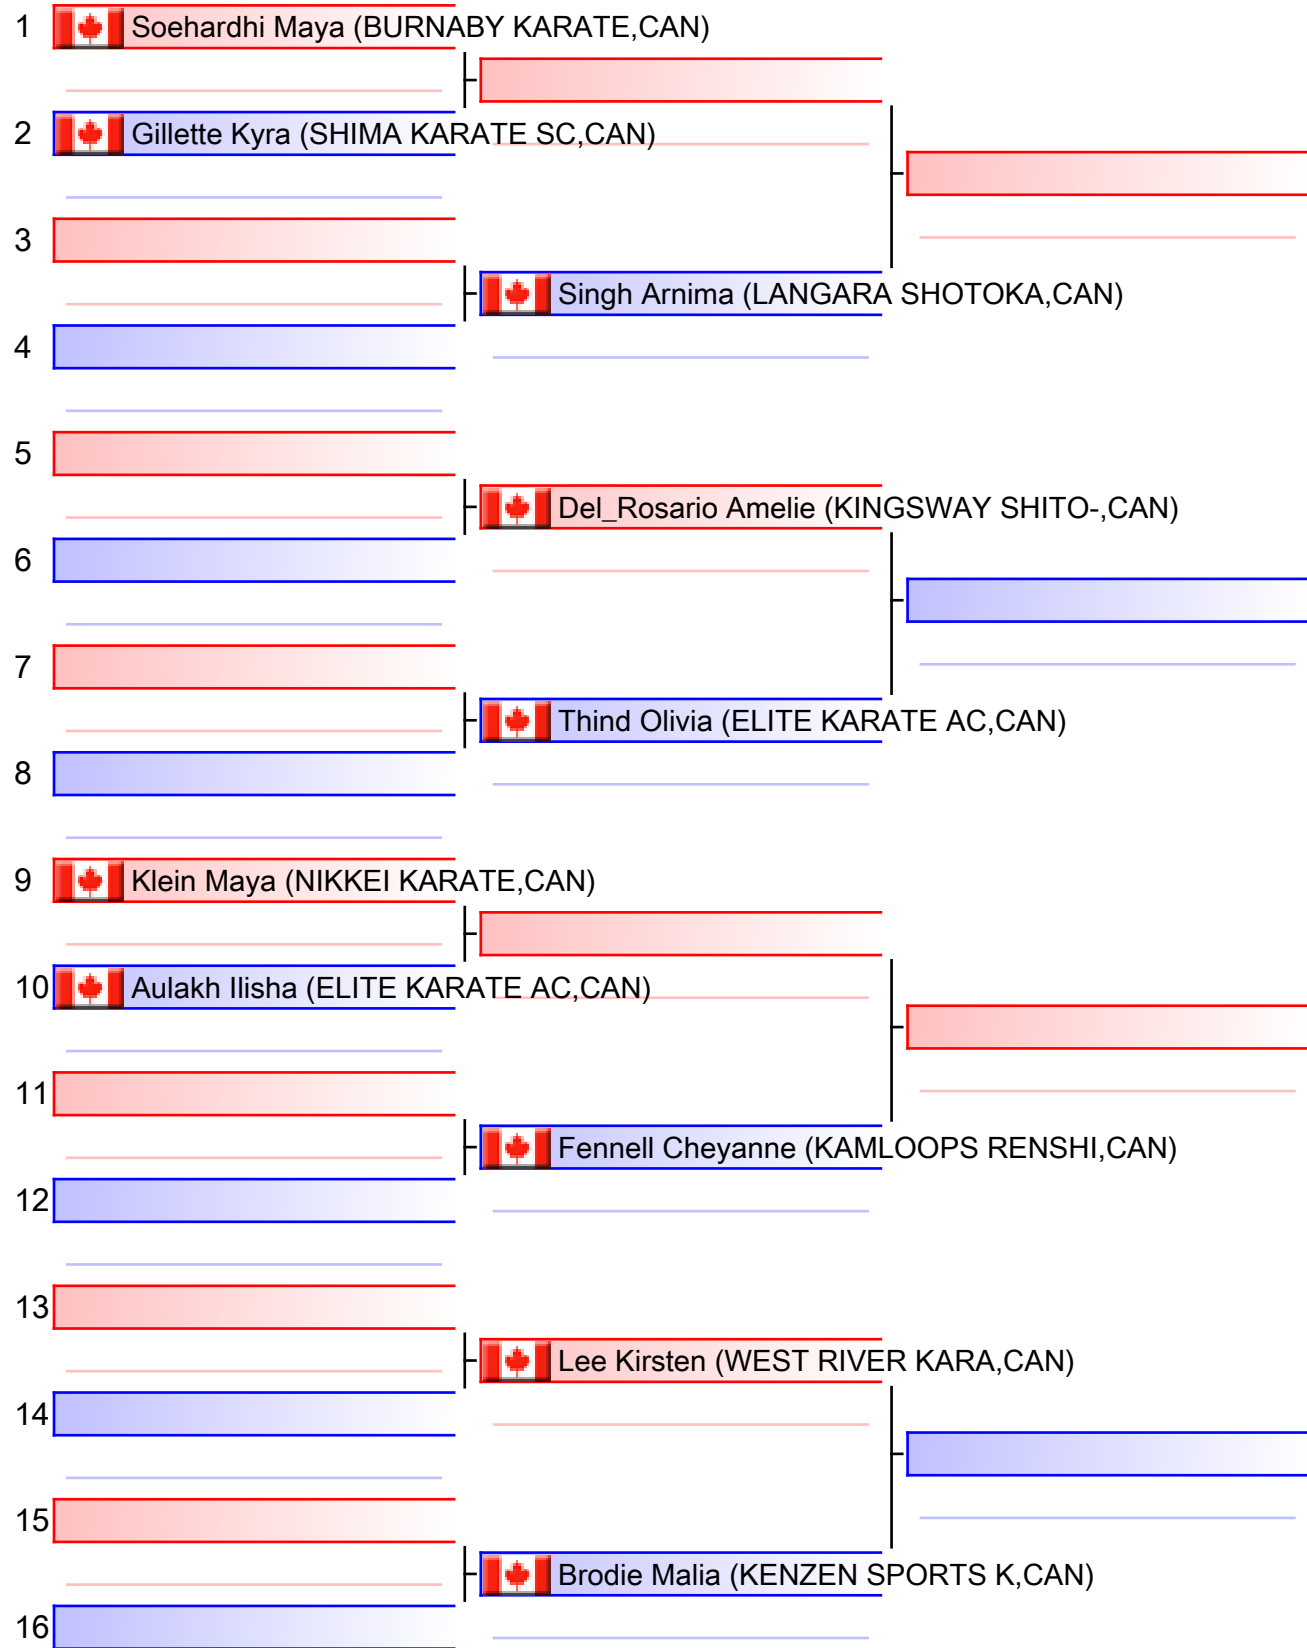

Tatami
4 15:15

Pool
1/1

[Original]

Referees:			

ES-6 Girls 14/15 - Kumite Elite -54kgs

Karate BC Provincials 2017, CAN

Tatami
2 14:50

Pool
1/1