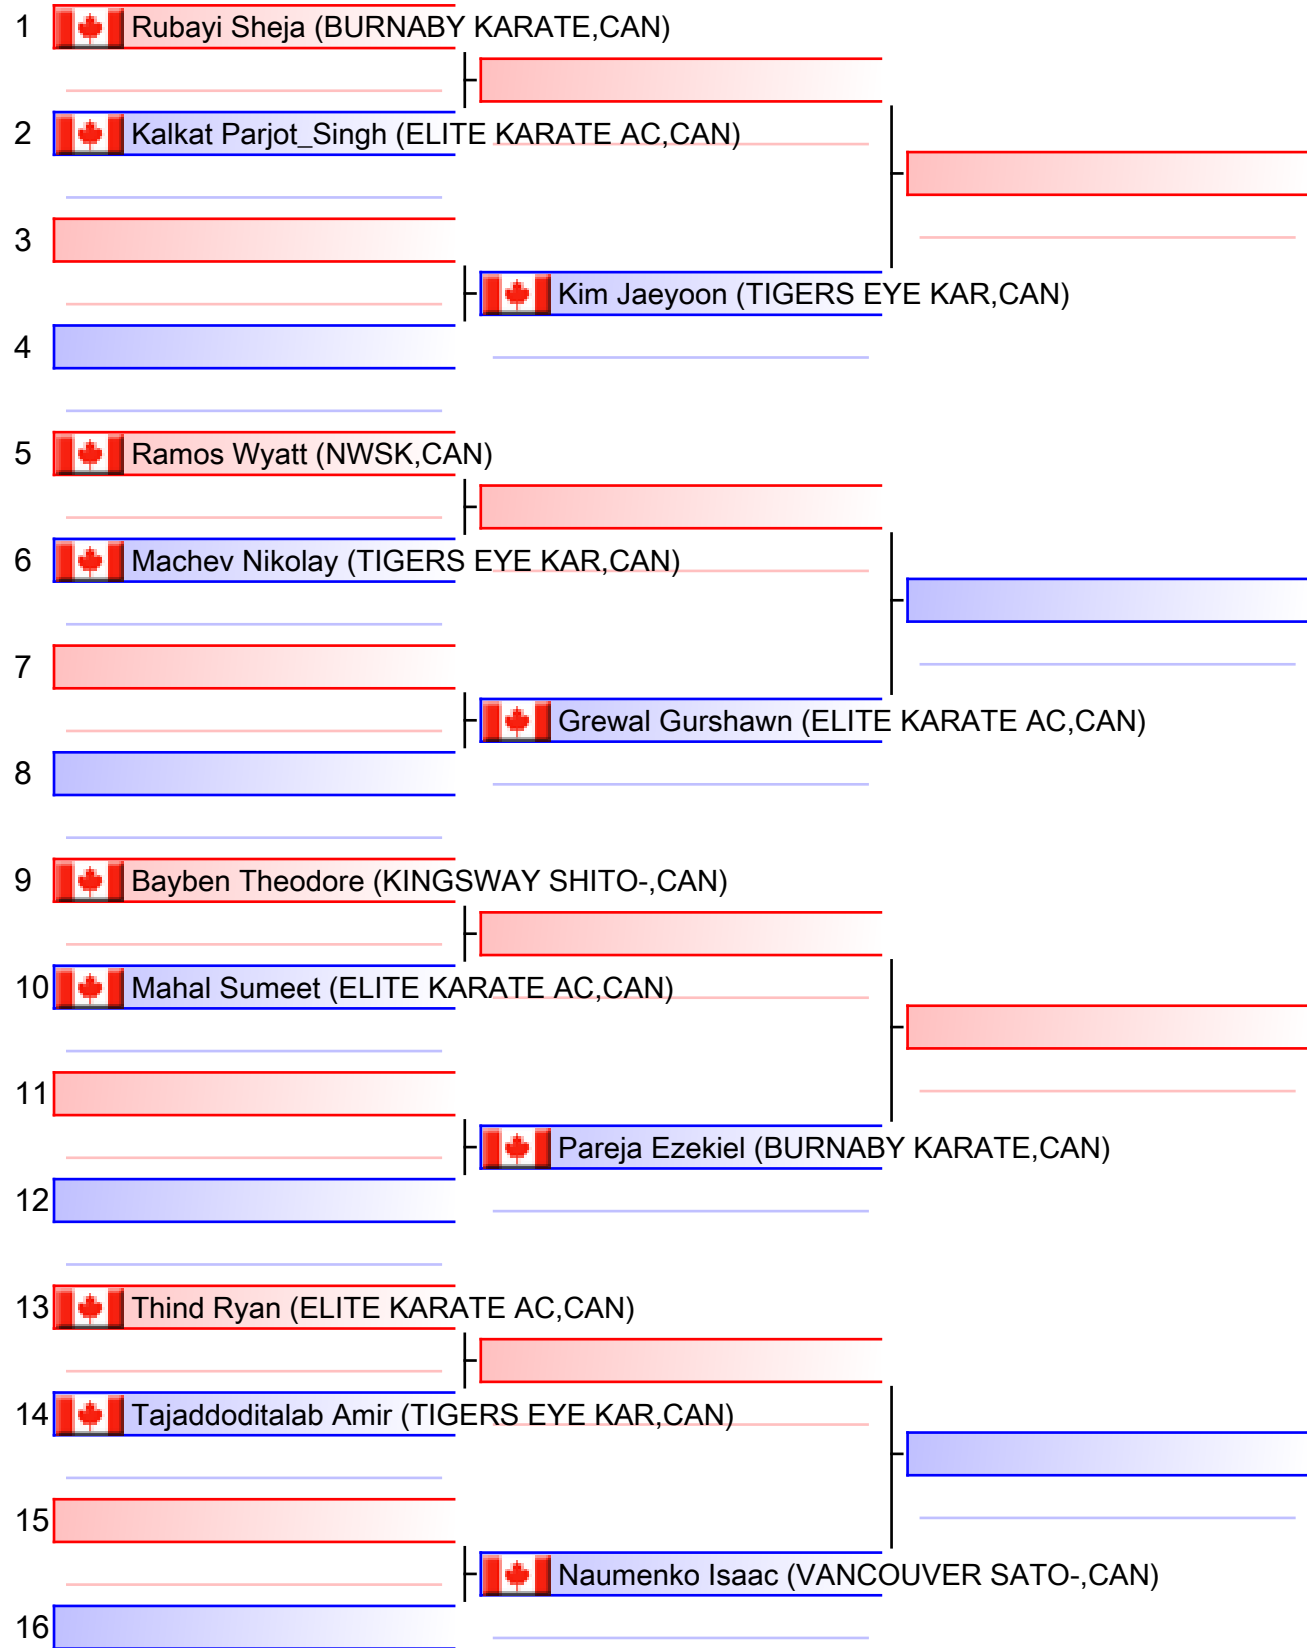

ES-29 Boys 12/13 - Kumite Elite +50kgs

Karate BC Provincials 2017, CAN

Tatami
3 13:10

Pool
1/1

[Original]

Referees: