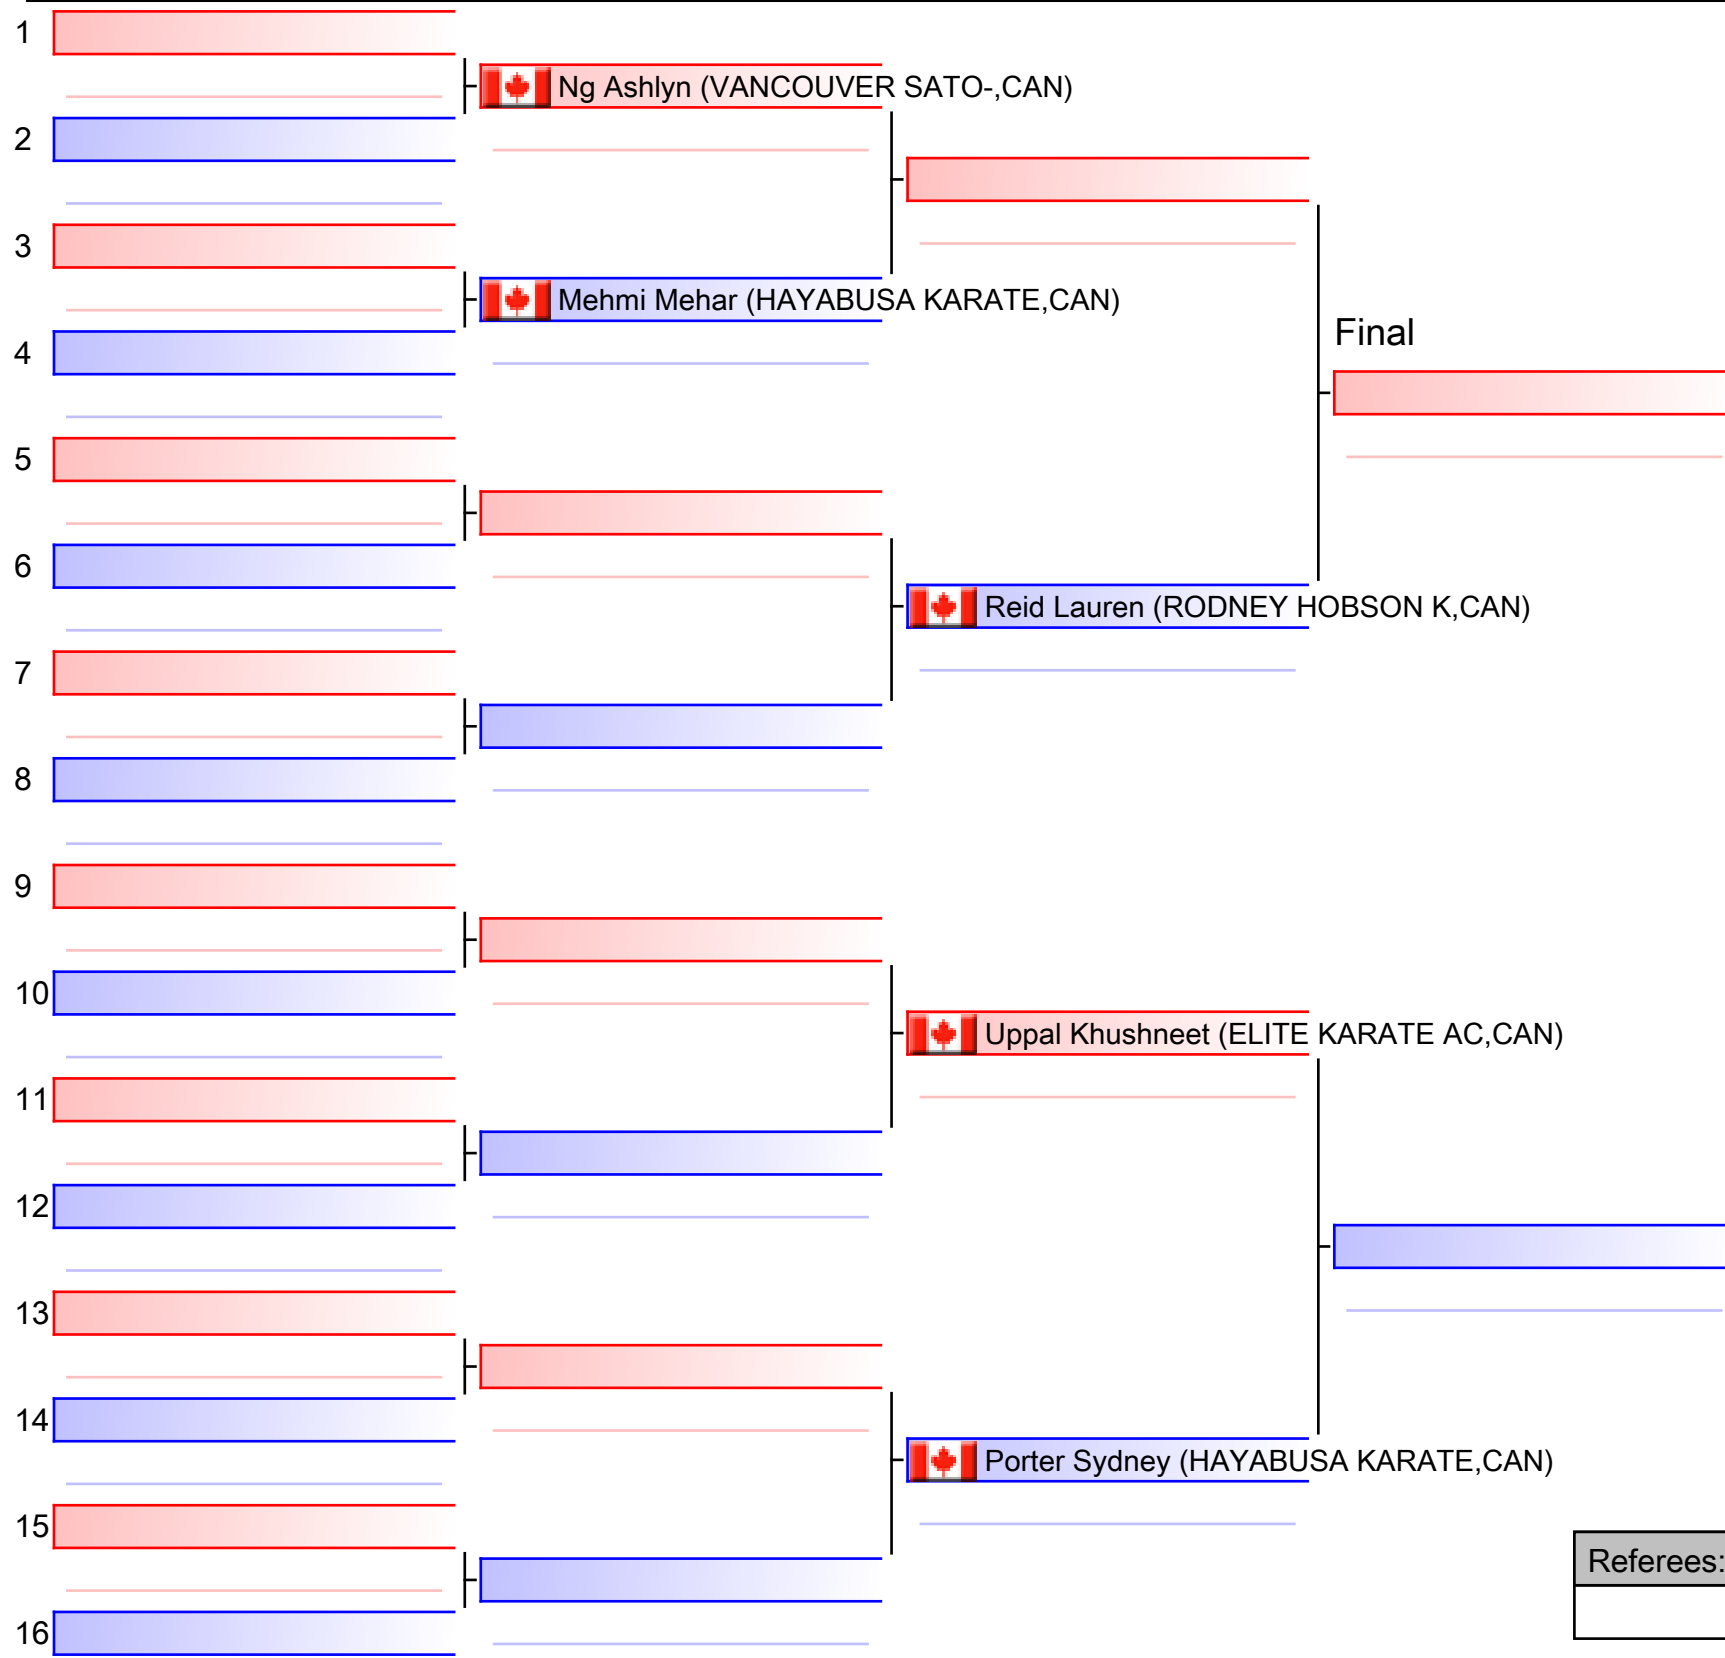

ES-3 Girls 12/13 - Kumite Elite -45kgs

Karate BC Provincials 2017, CAN

Tatami
1 14:15

Pool
1/1

[Original]

Referees: