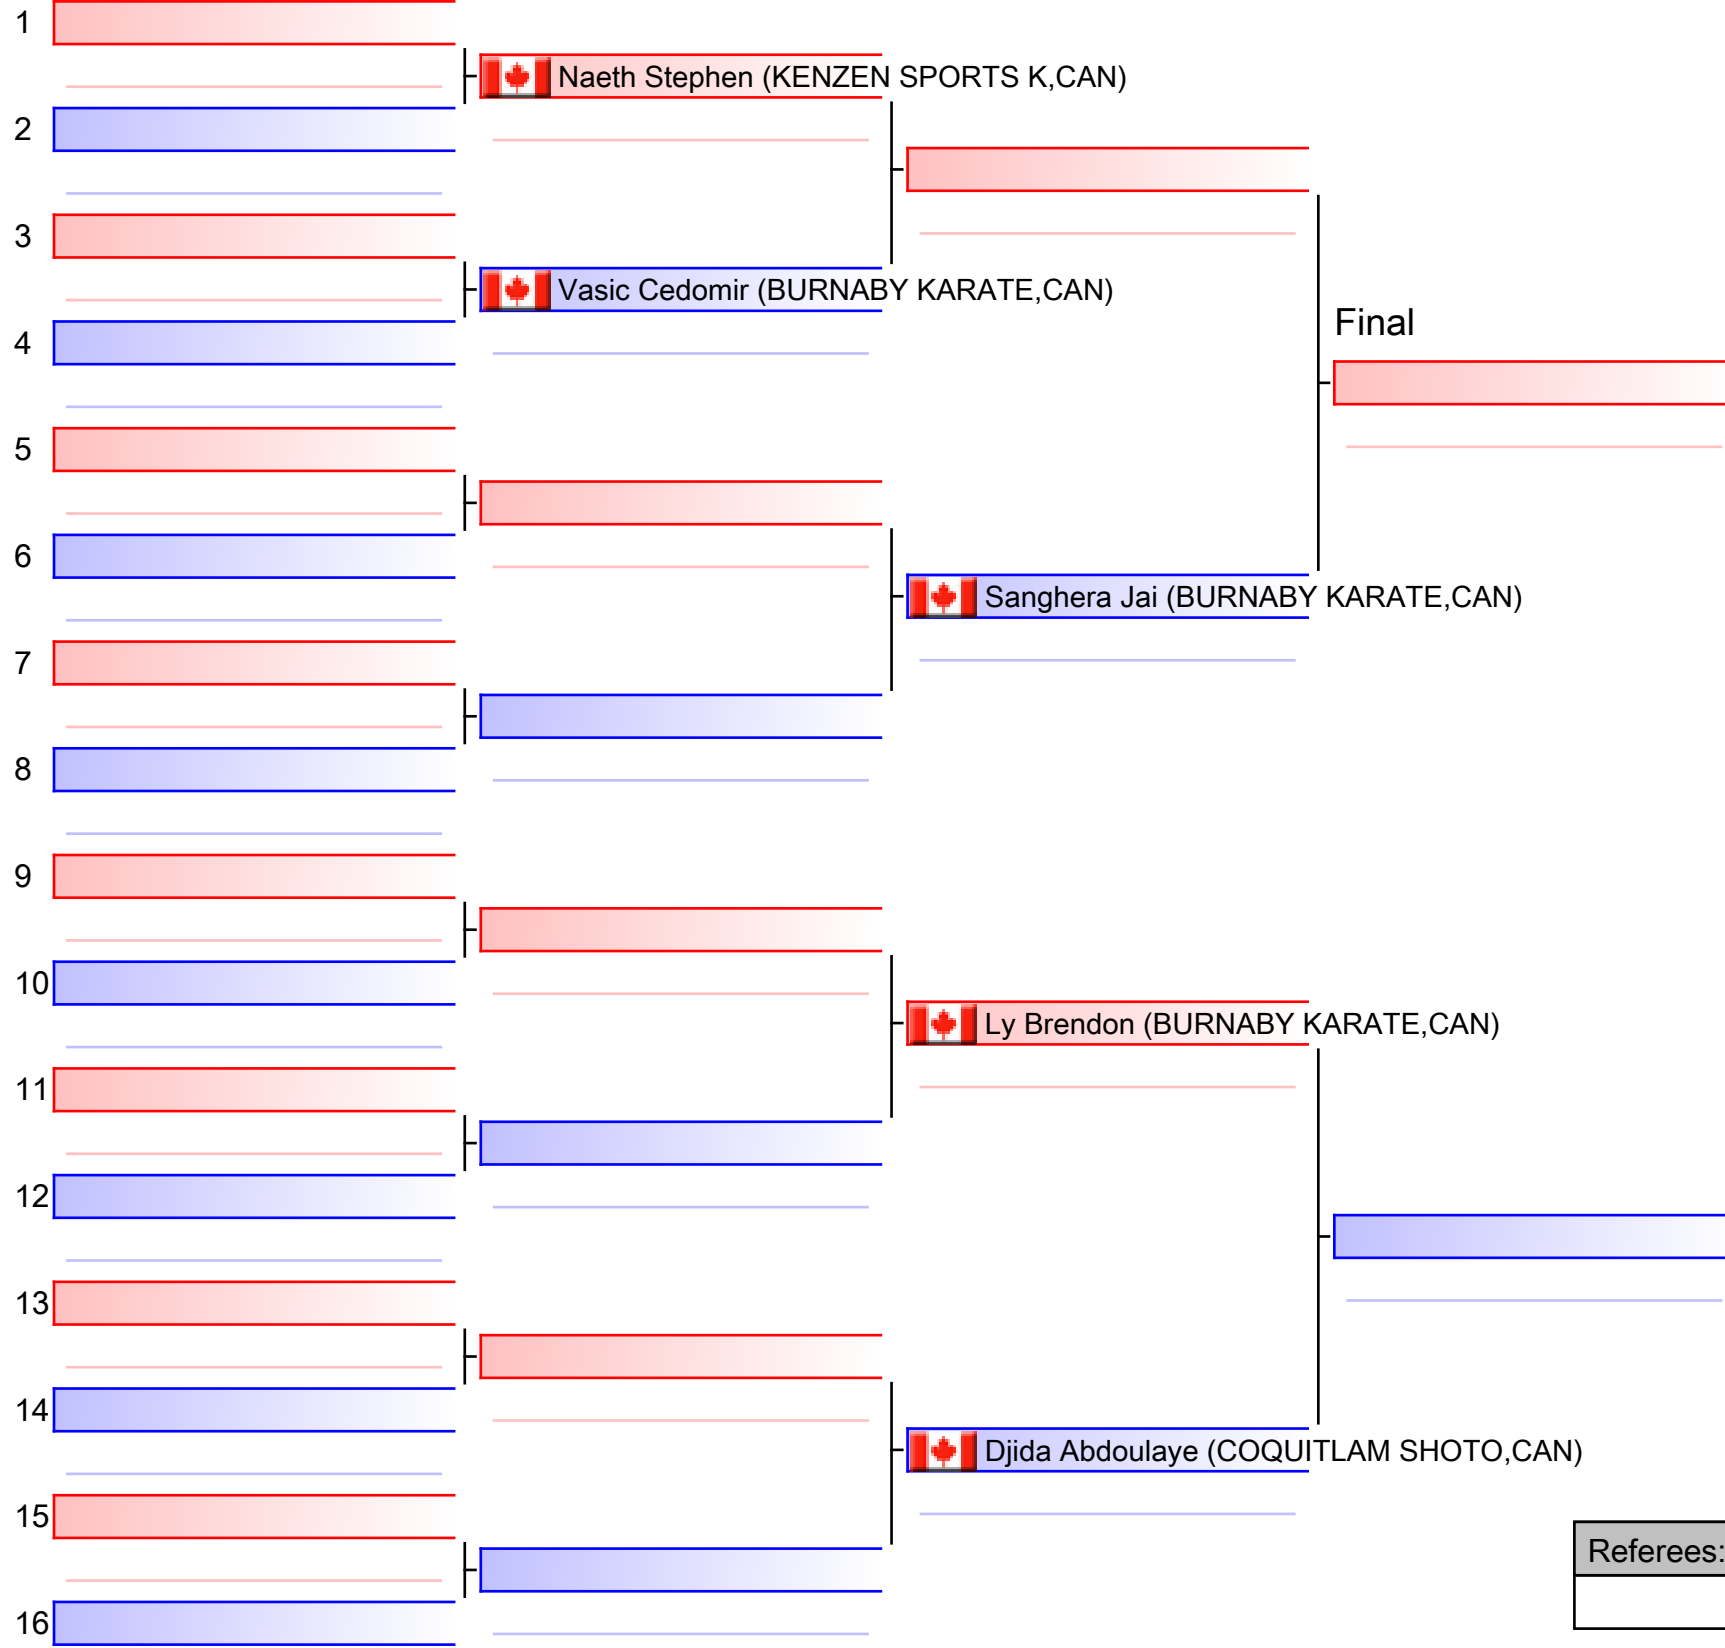

ES-49 Mens - Kumite Elite +84kgs

Karate BC Provincials 2017, CAN

Tatami
4 14:30

Pool
1/1

[Original]

Referees: