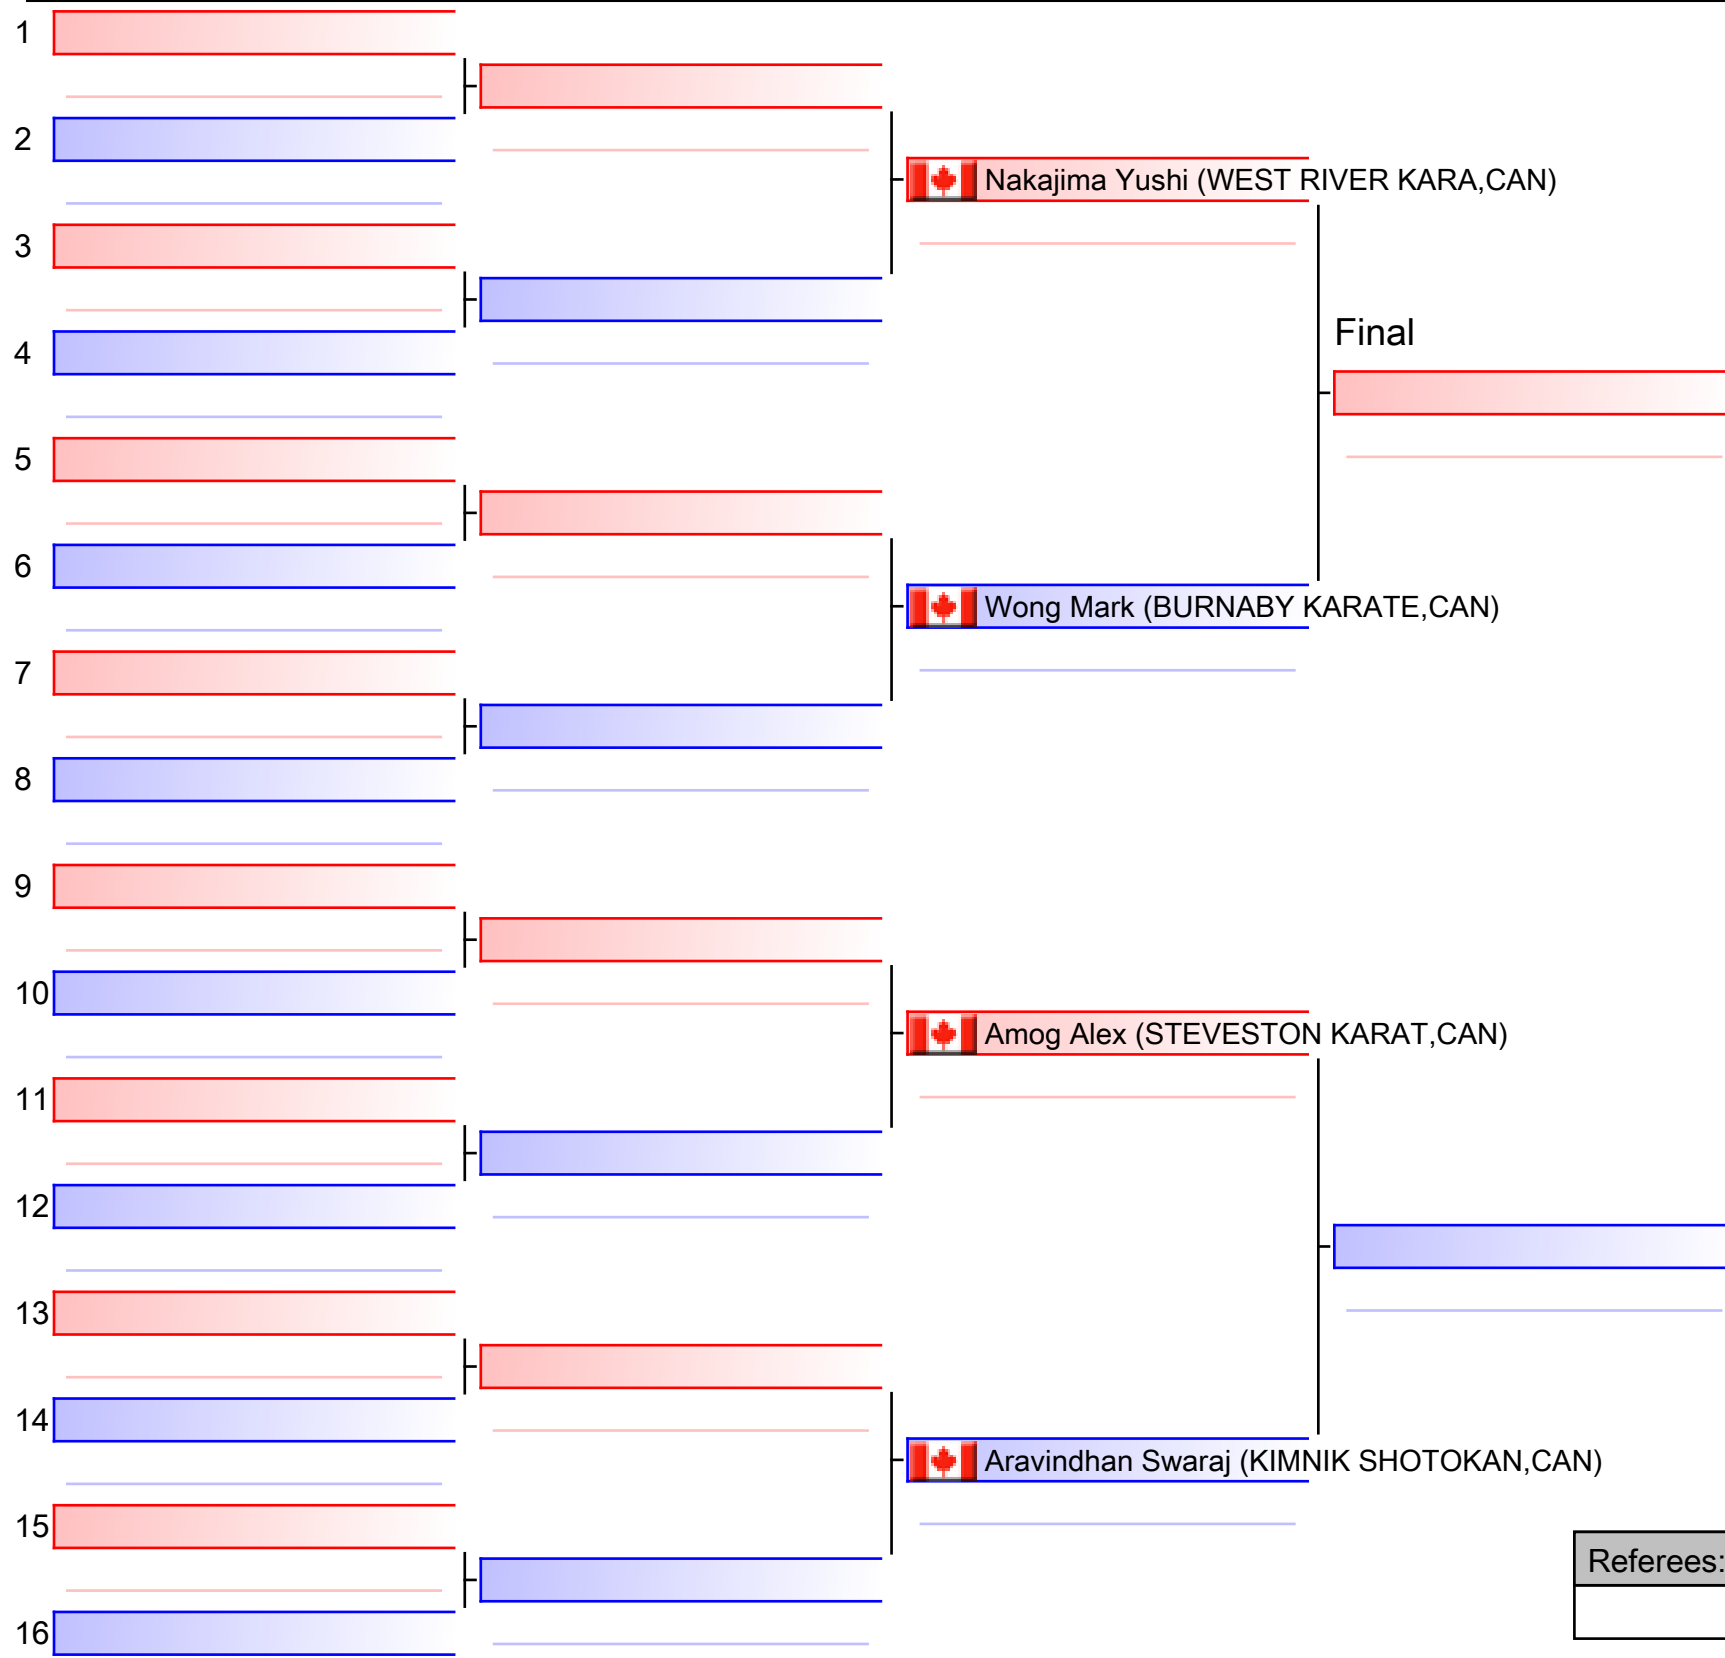

[Original]

Referees:			

ES-35 Boys 16/17 - Kumite Elite -55kgs

Karate BC Provincials 2017, CAN

Tatami
1 11:05

Pool
1/1

[Original]

Referees:			