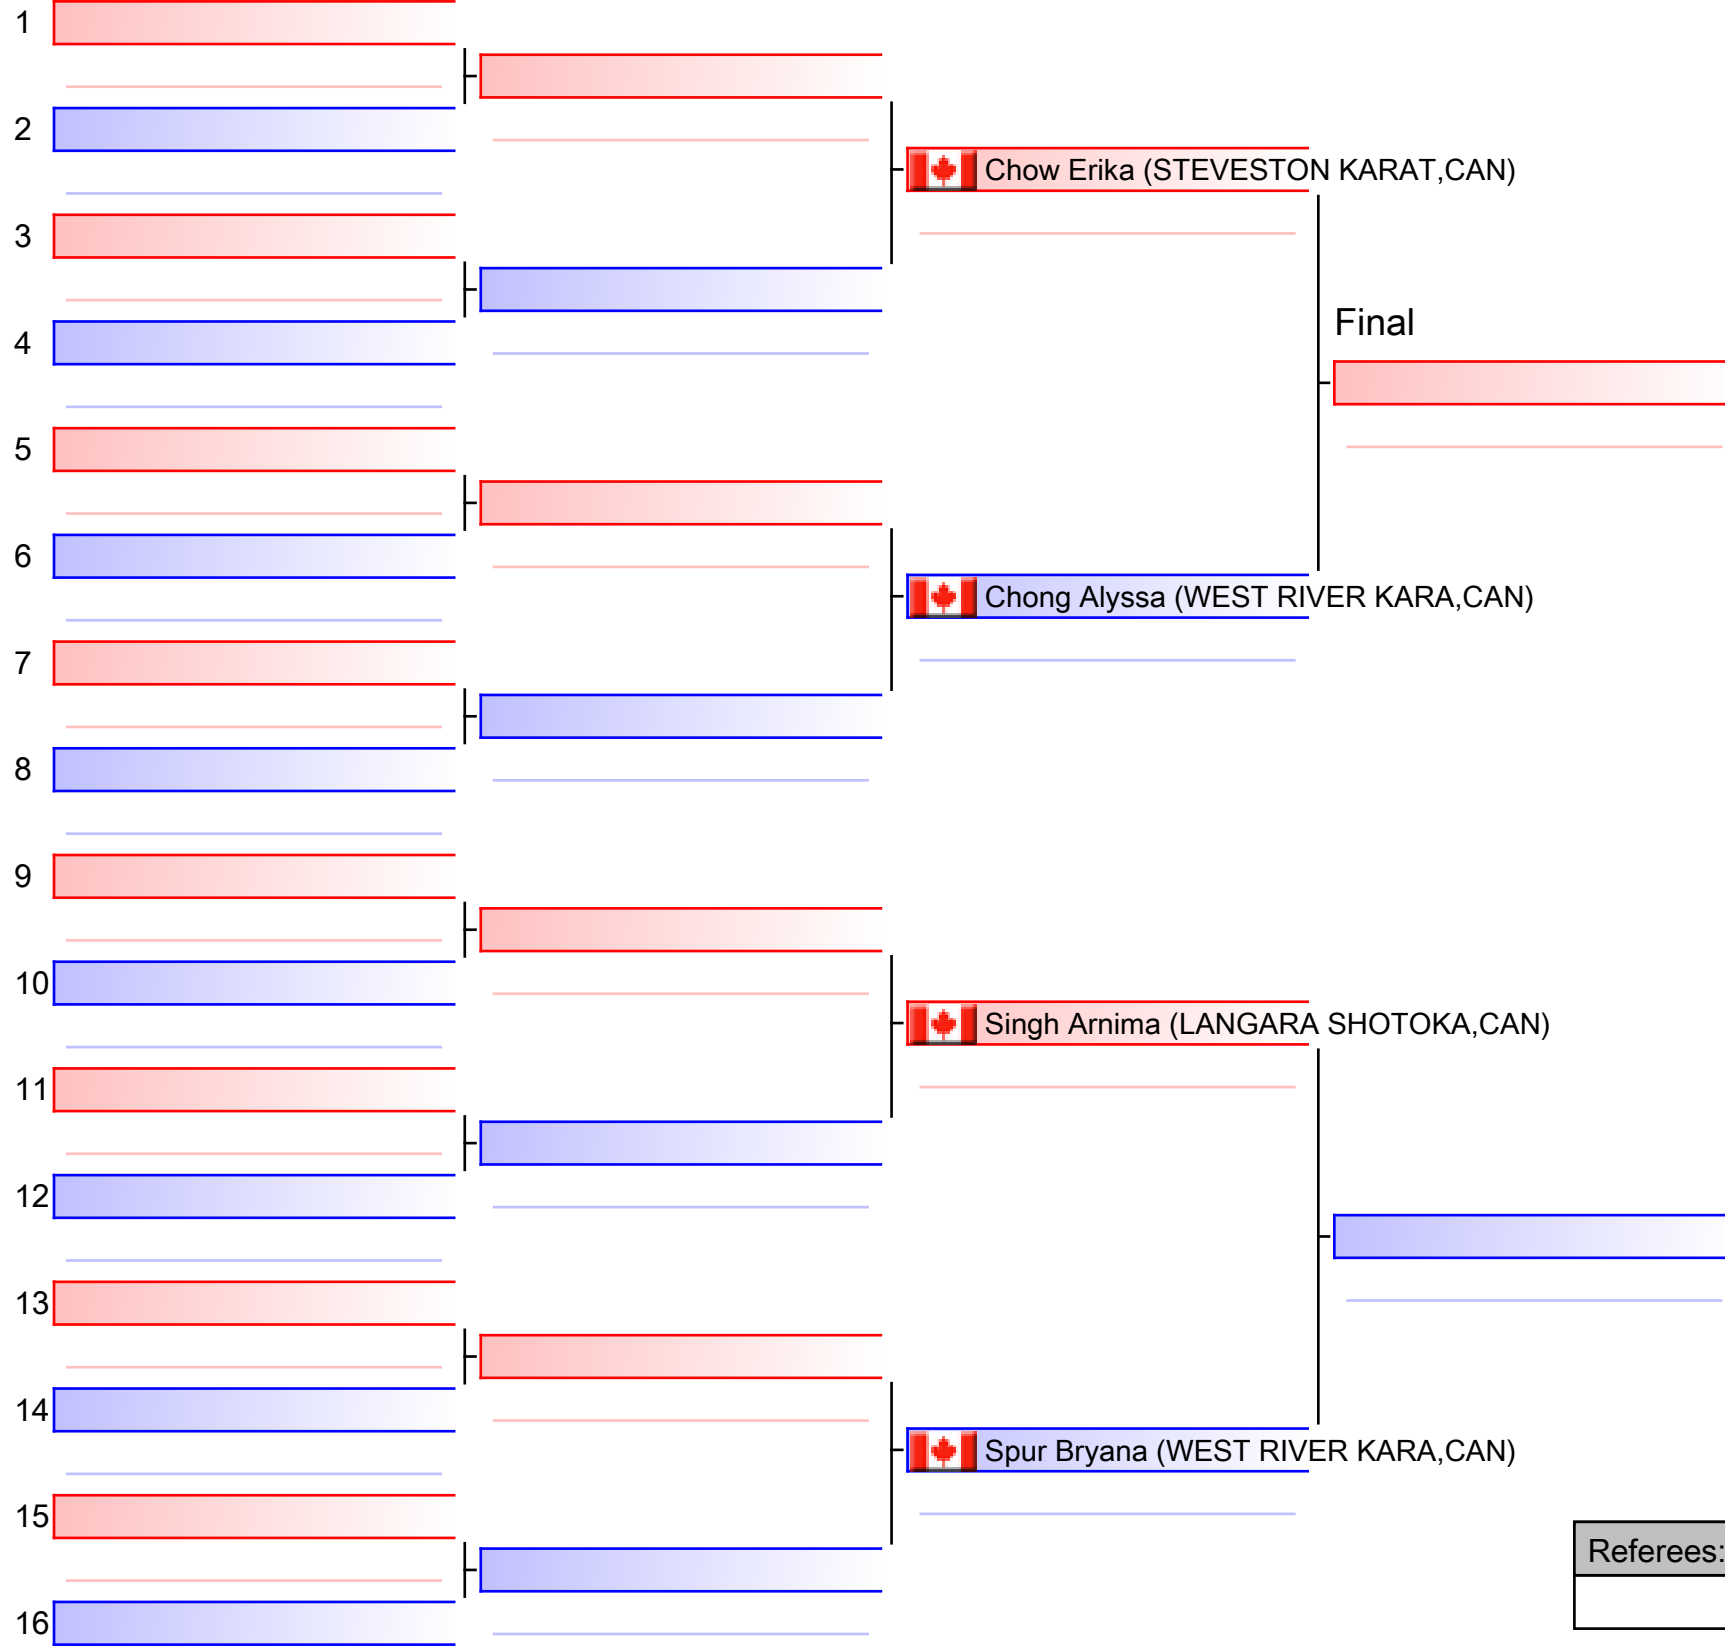

[Original]

Referees: