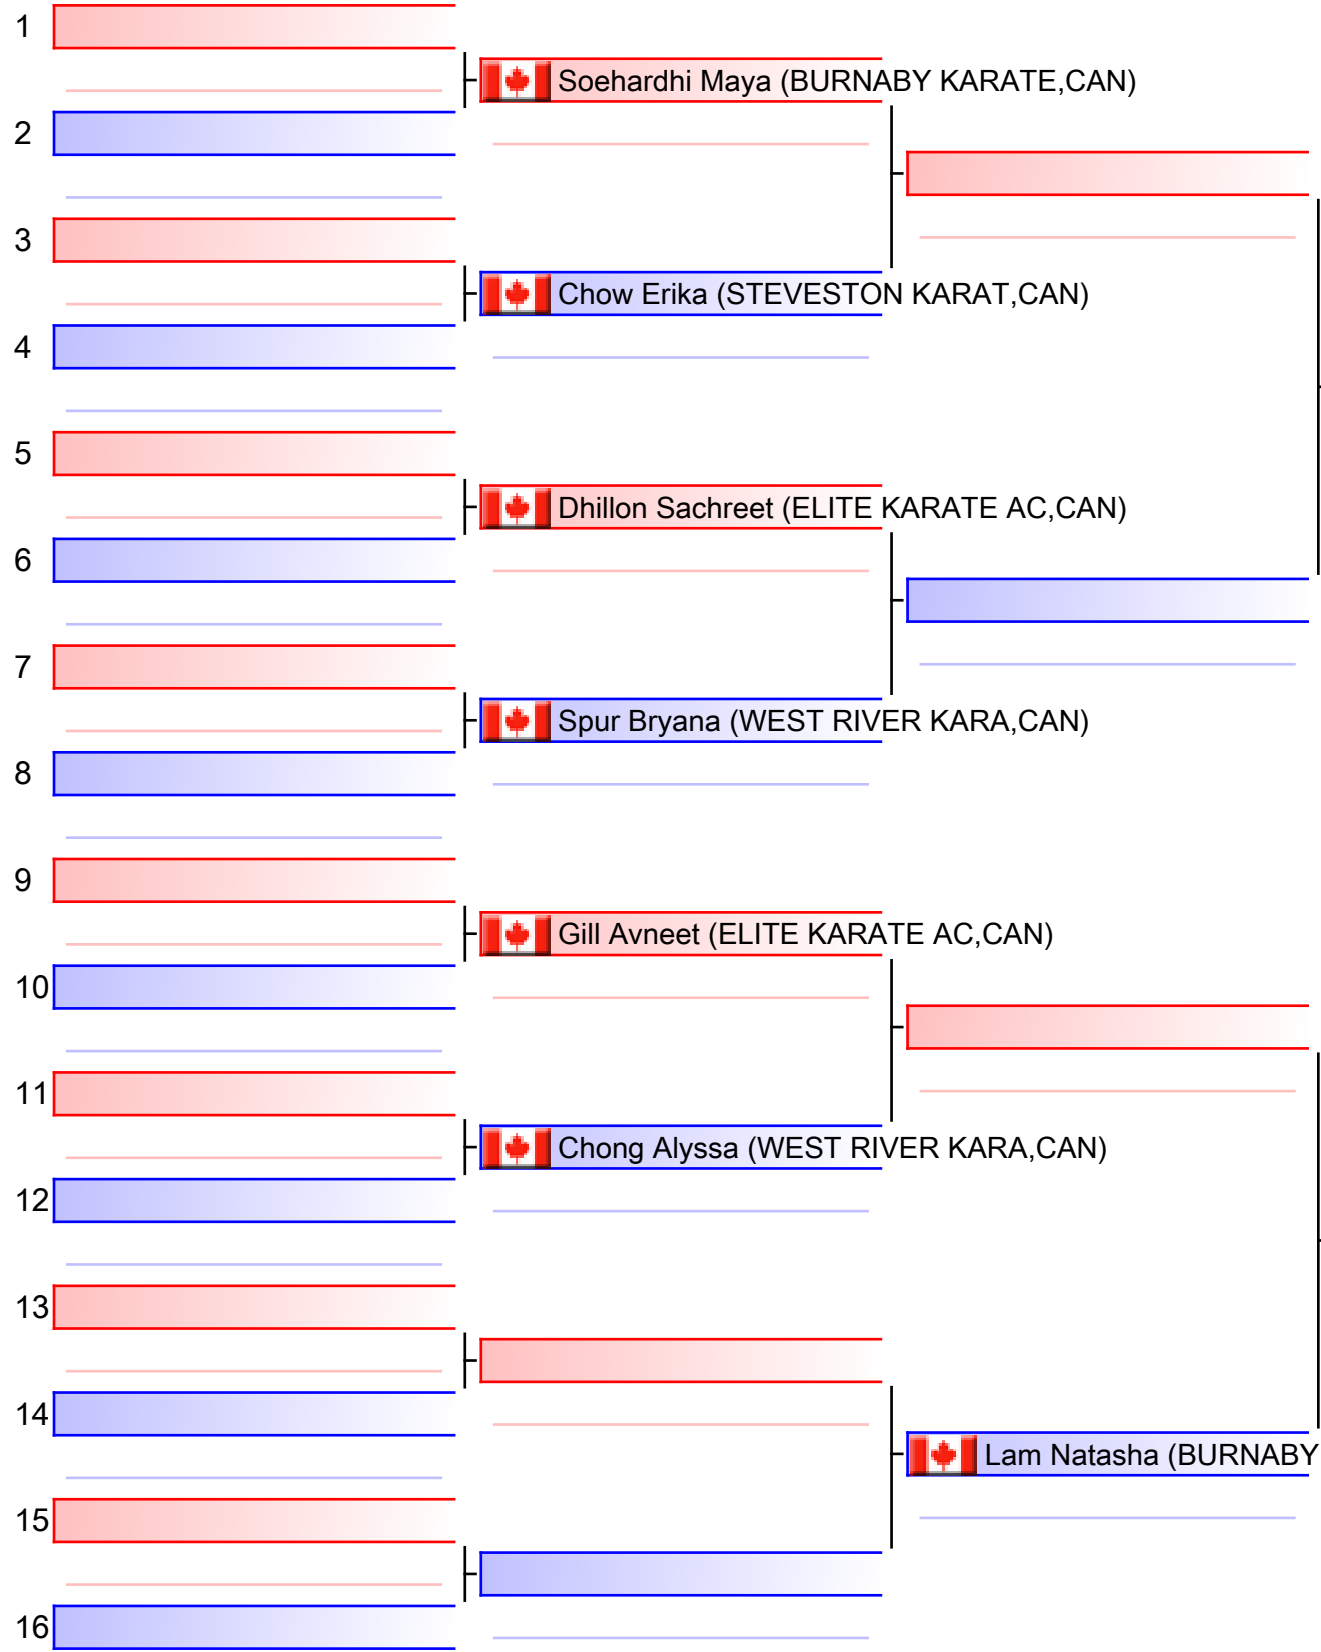

[Original]

Referees:			

ES-9 Girls 16/17 - Kumite Elite -53kgs

Karate BC Provincials 2017, CAN

Tatami
4 12:50

Pool
1/1

[Original]

Referees:			