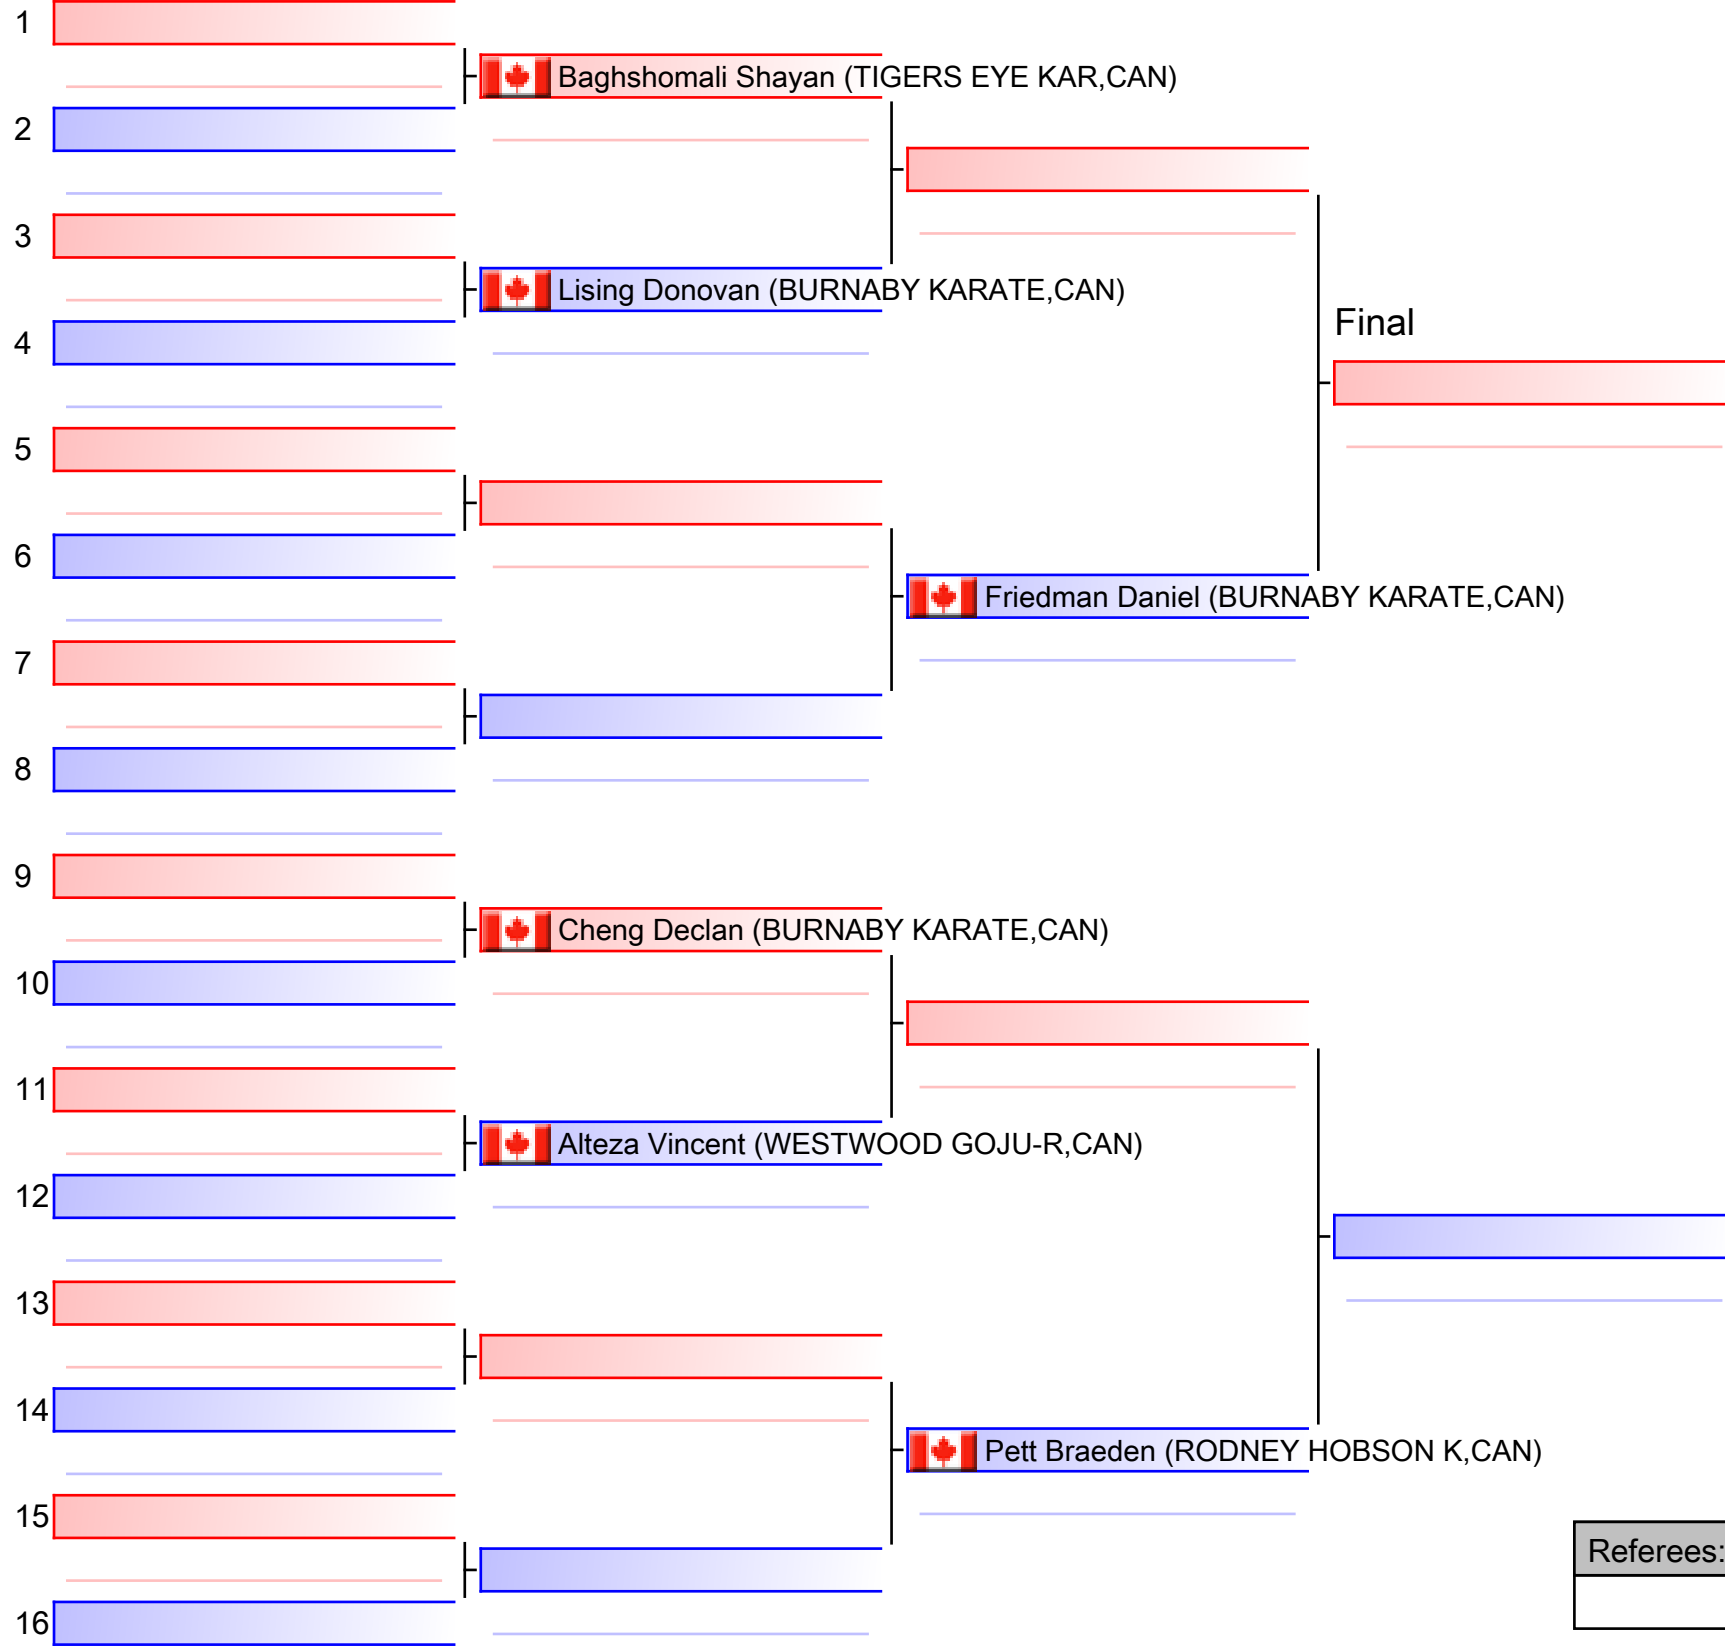

[Original]

Referees:			

ES-27 Boys 12/13 - Kumite Elite -45kgs

Karate BC Provincials 2017, CAN

Tatami
5 13:25

Pool
1/1

[Original]

Referees:			