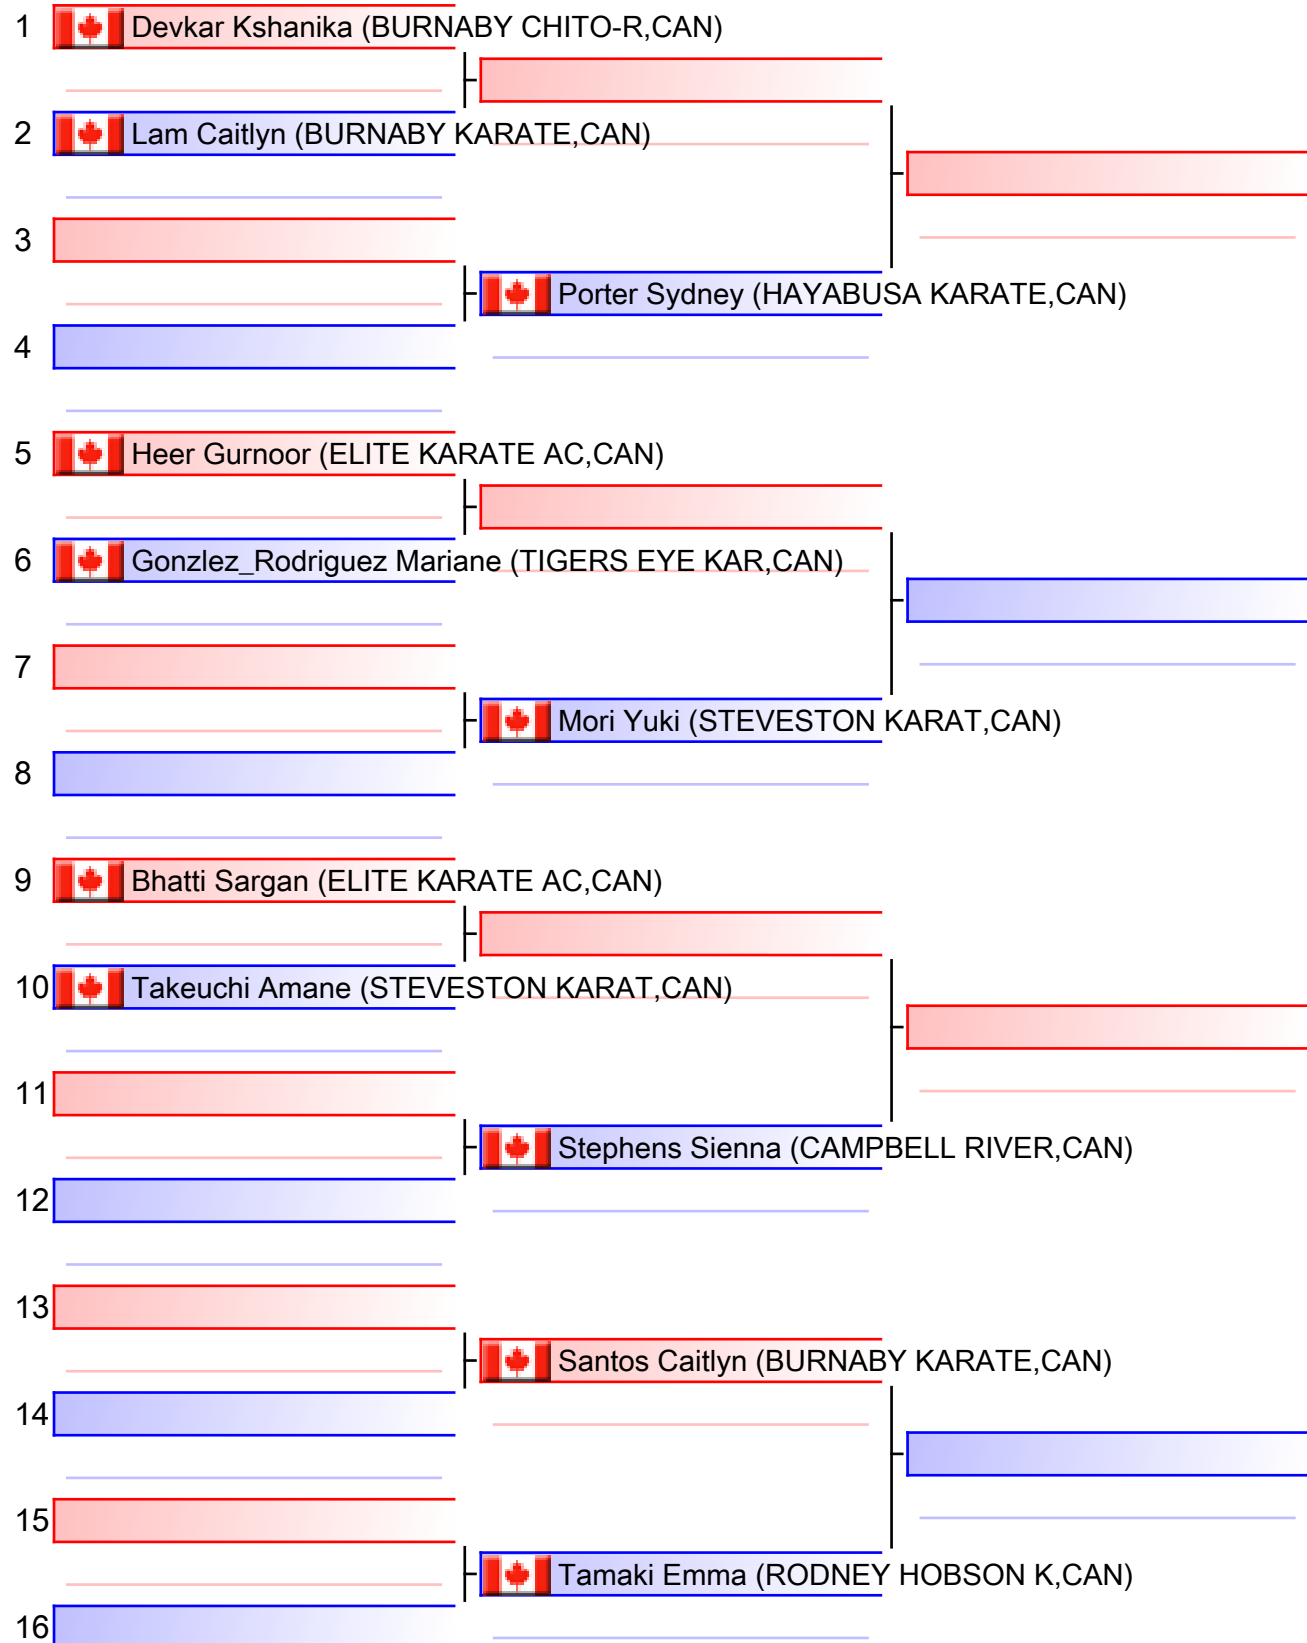

ES-5 Girls 14/15 - Kumite Elite -47kgs

Karate BC Provincials 2017, CAN

Tatami
1 14:45

Pool
1/1

Final

[Original]

Referees: