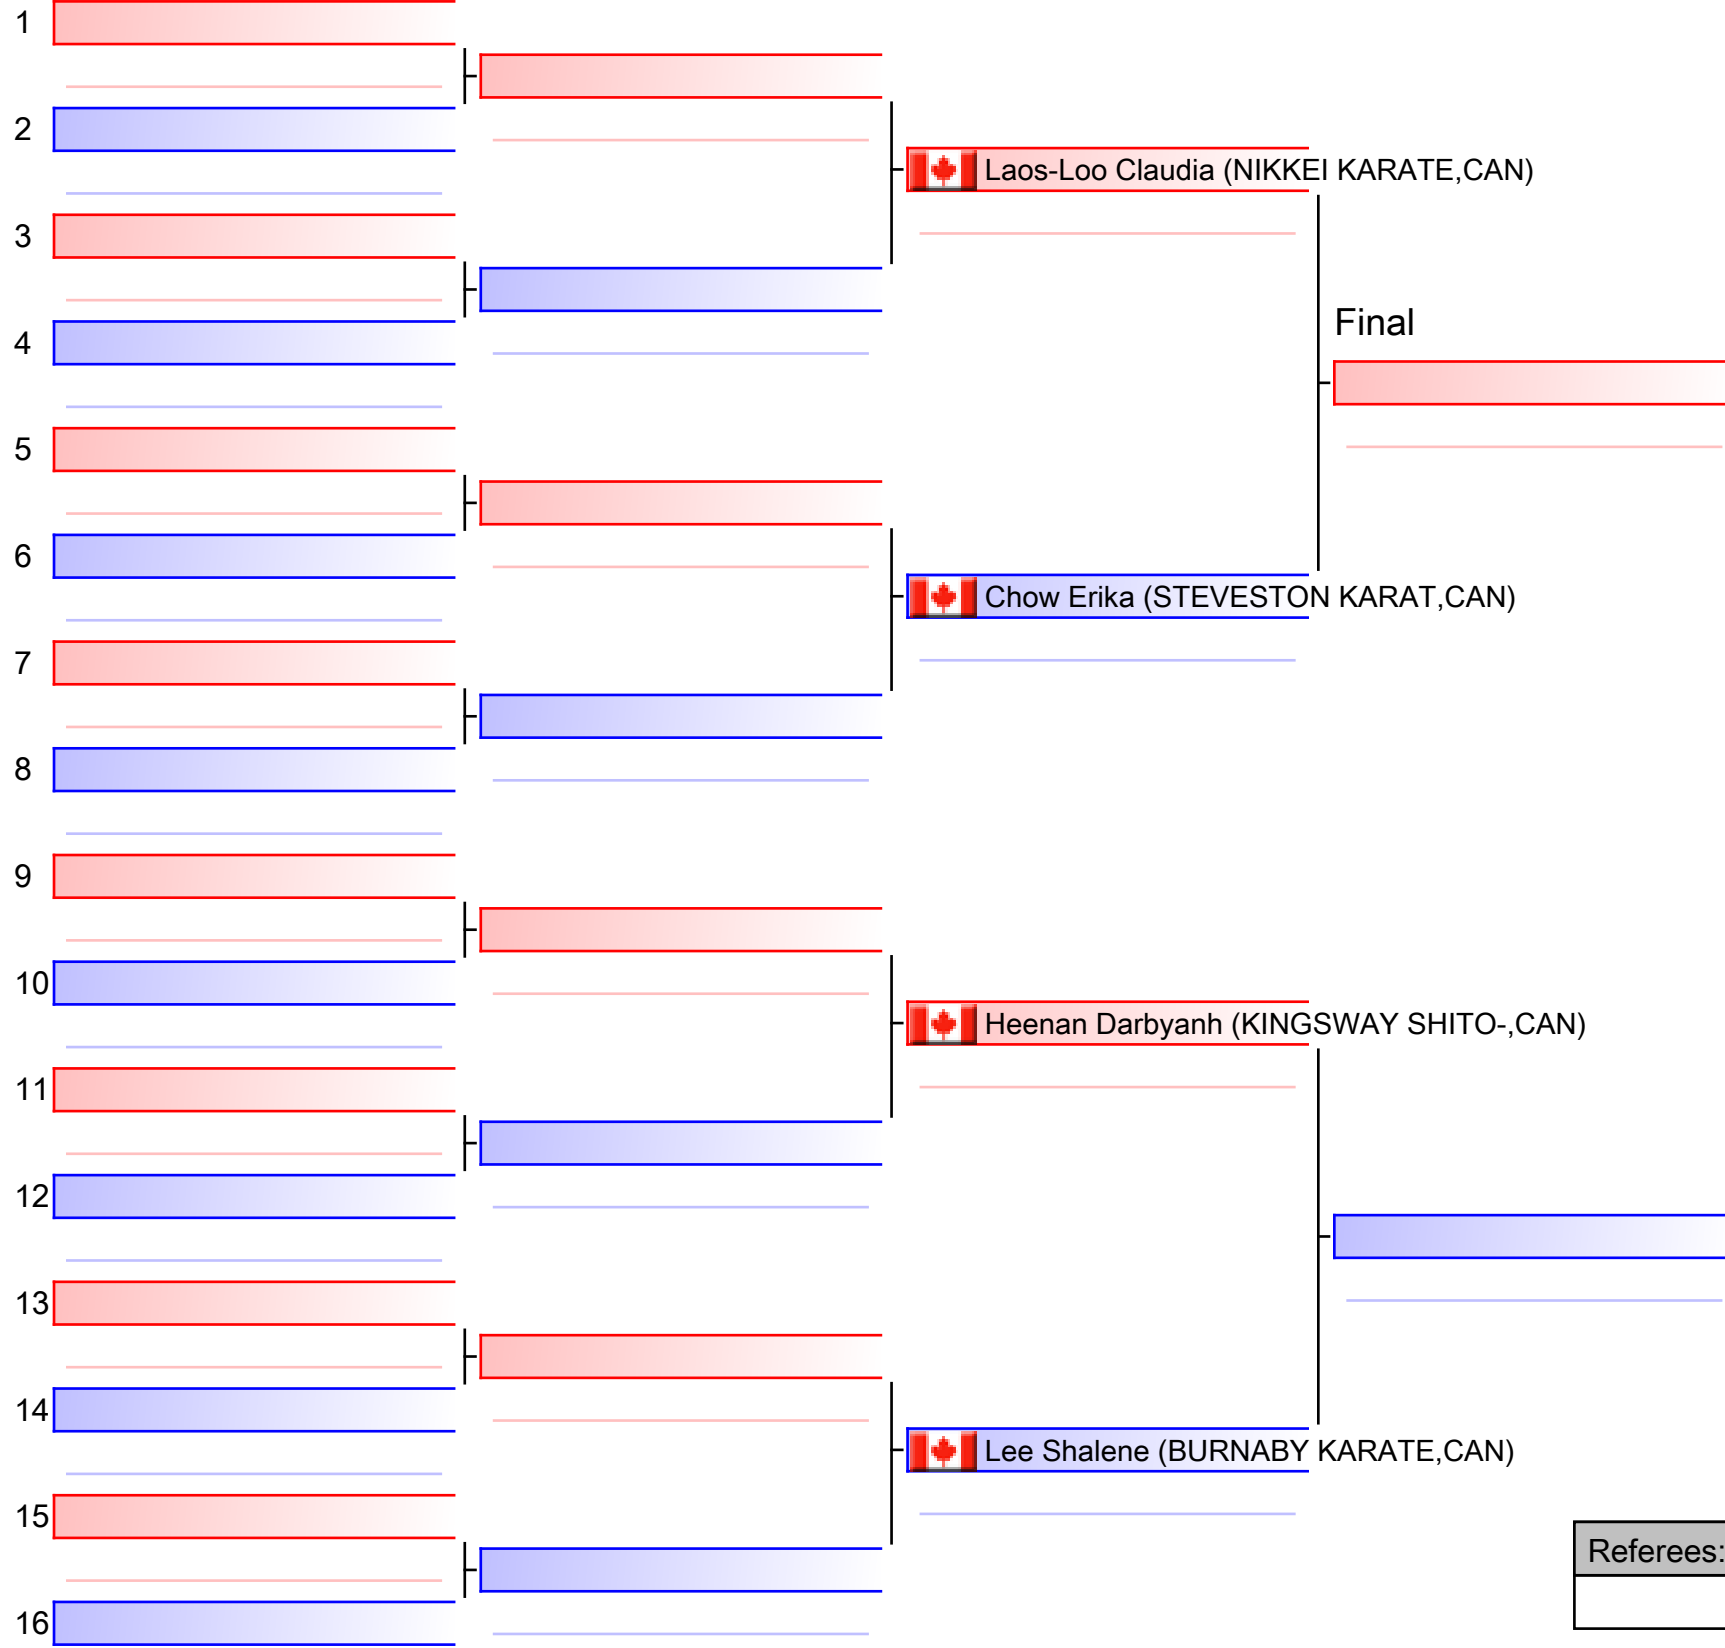

[Original]

Referees: