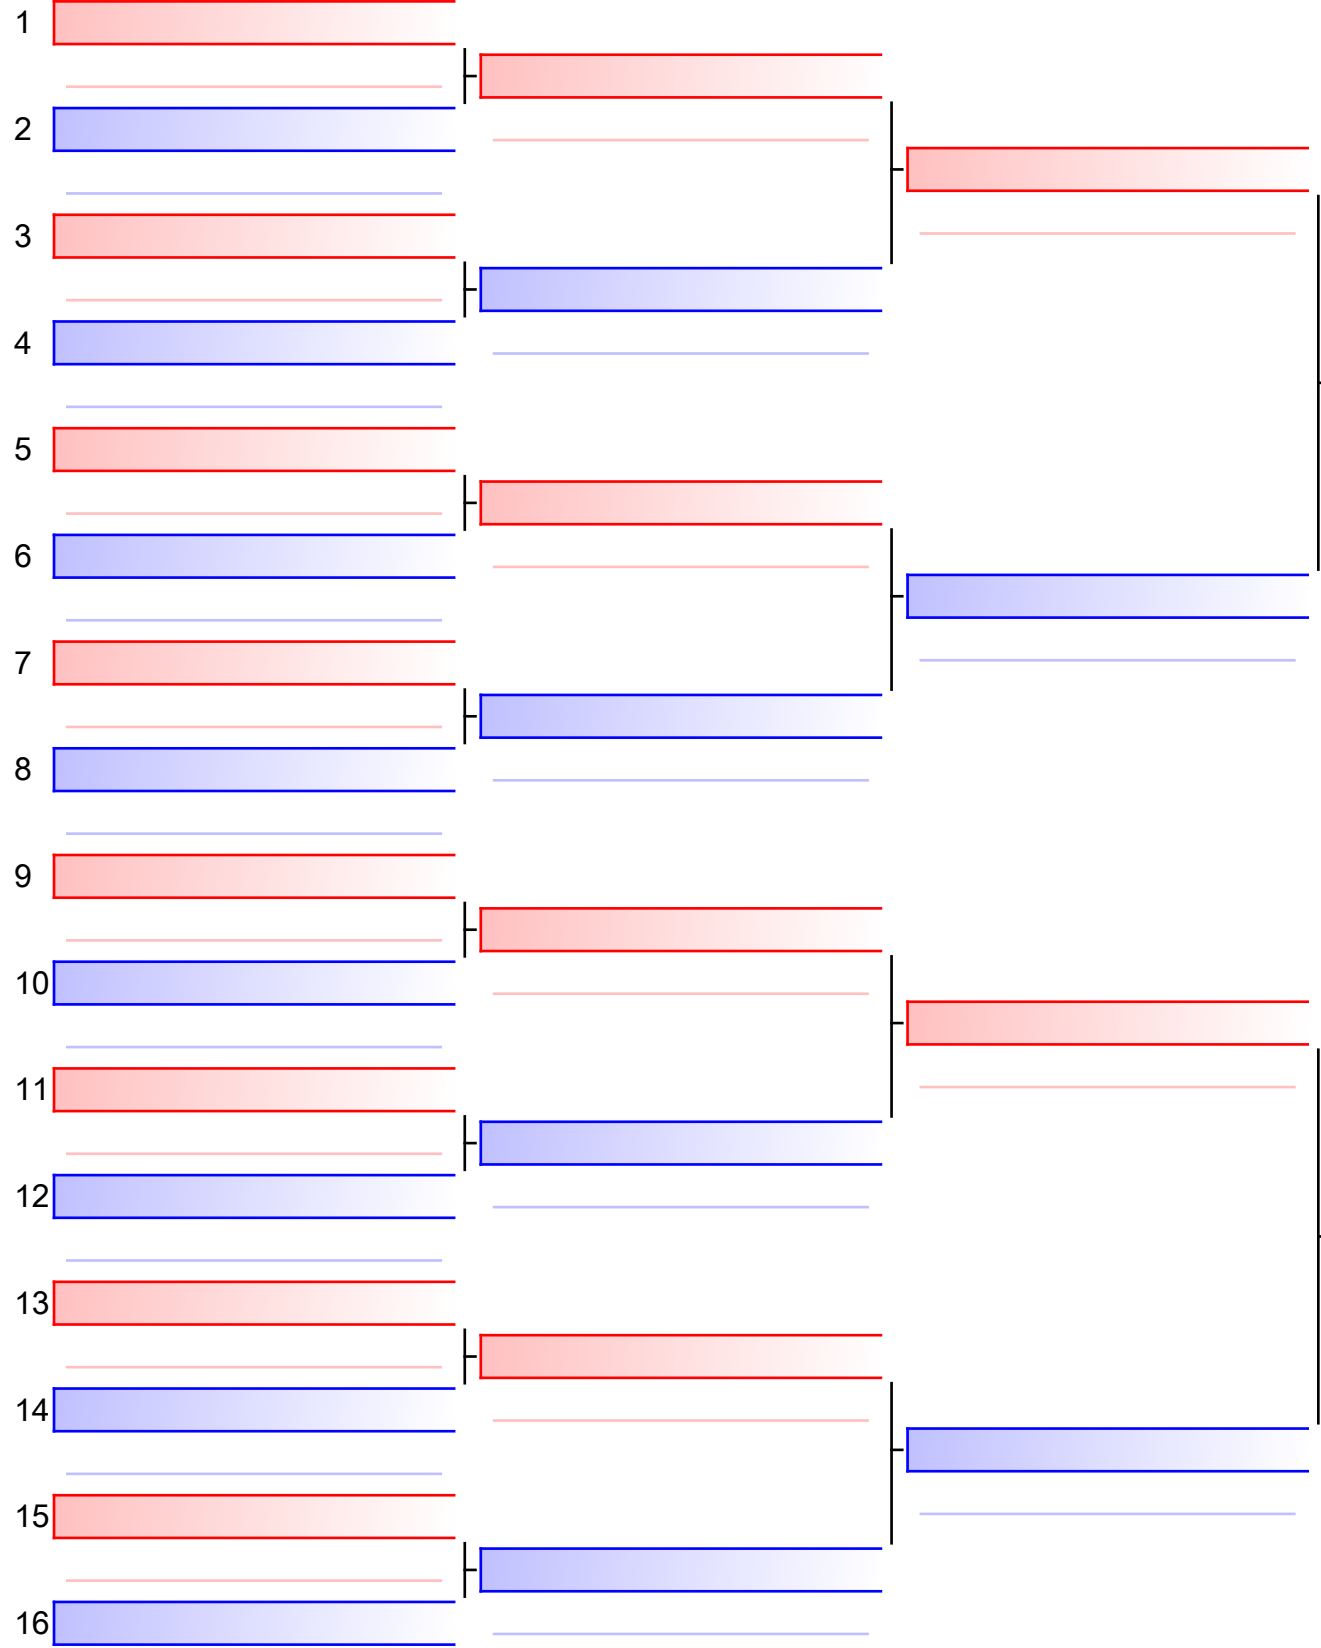

ES-15 Girls 181920 - Kumite Elite -68kgs

Karate BC Provincials 2017, CAN

Tatami
4 11:15

Pool
1/1

Final

Zaborniak Alexandra (BURNABY KARATE,CAN)

Milkovic Adrianna (BURNABY KARATE,CAN)

[Original]

Referees: