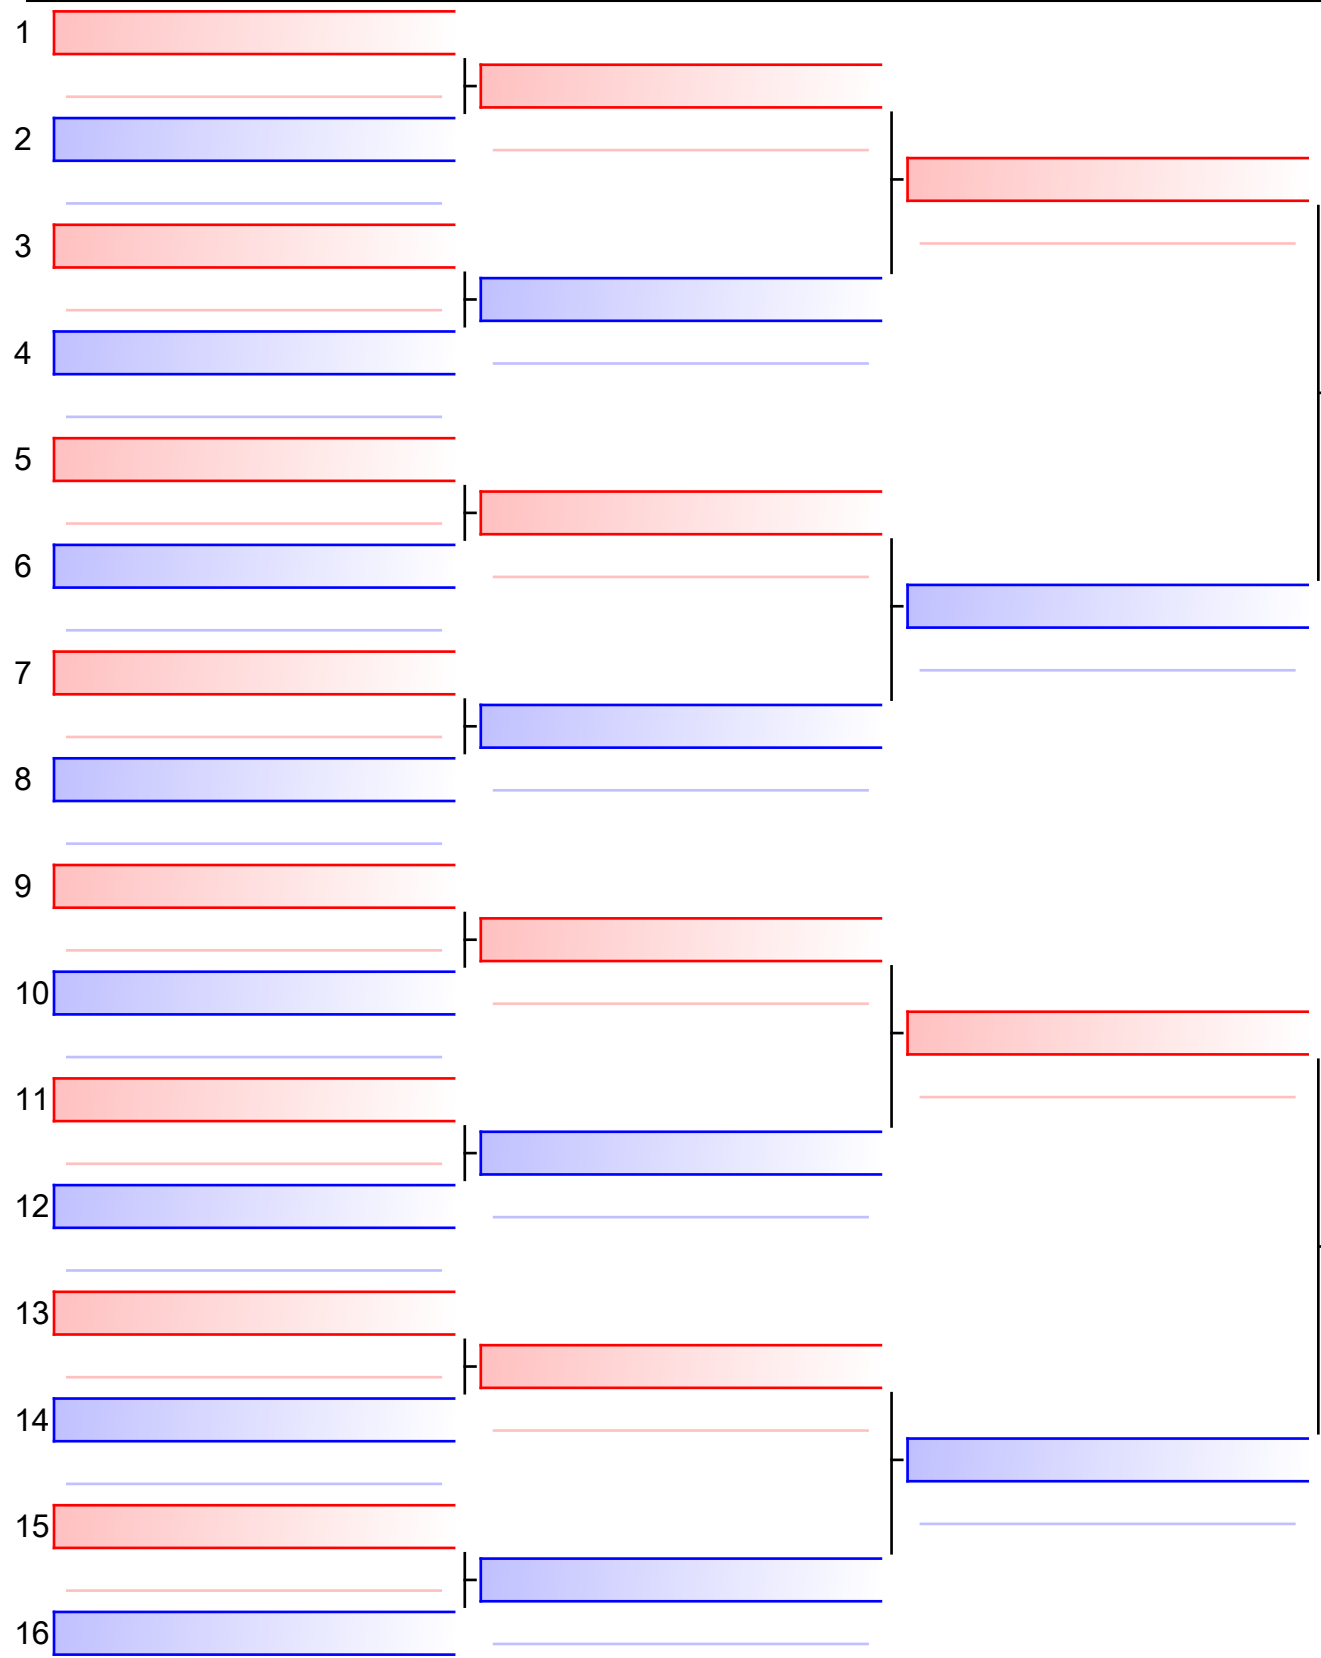

ES-39 Boys 16/17 - Kumite Elite +76kgs

Karate BC Provincials 2017, CAN

Tatami
1 11:45

Pool
1/1

Final

Gill Parris (BURNABY KARATE,CAN)

Chamberlin Cody (CAMPBELL RIVER,CAN)

[Original]

Referees: