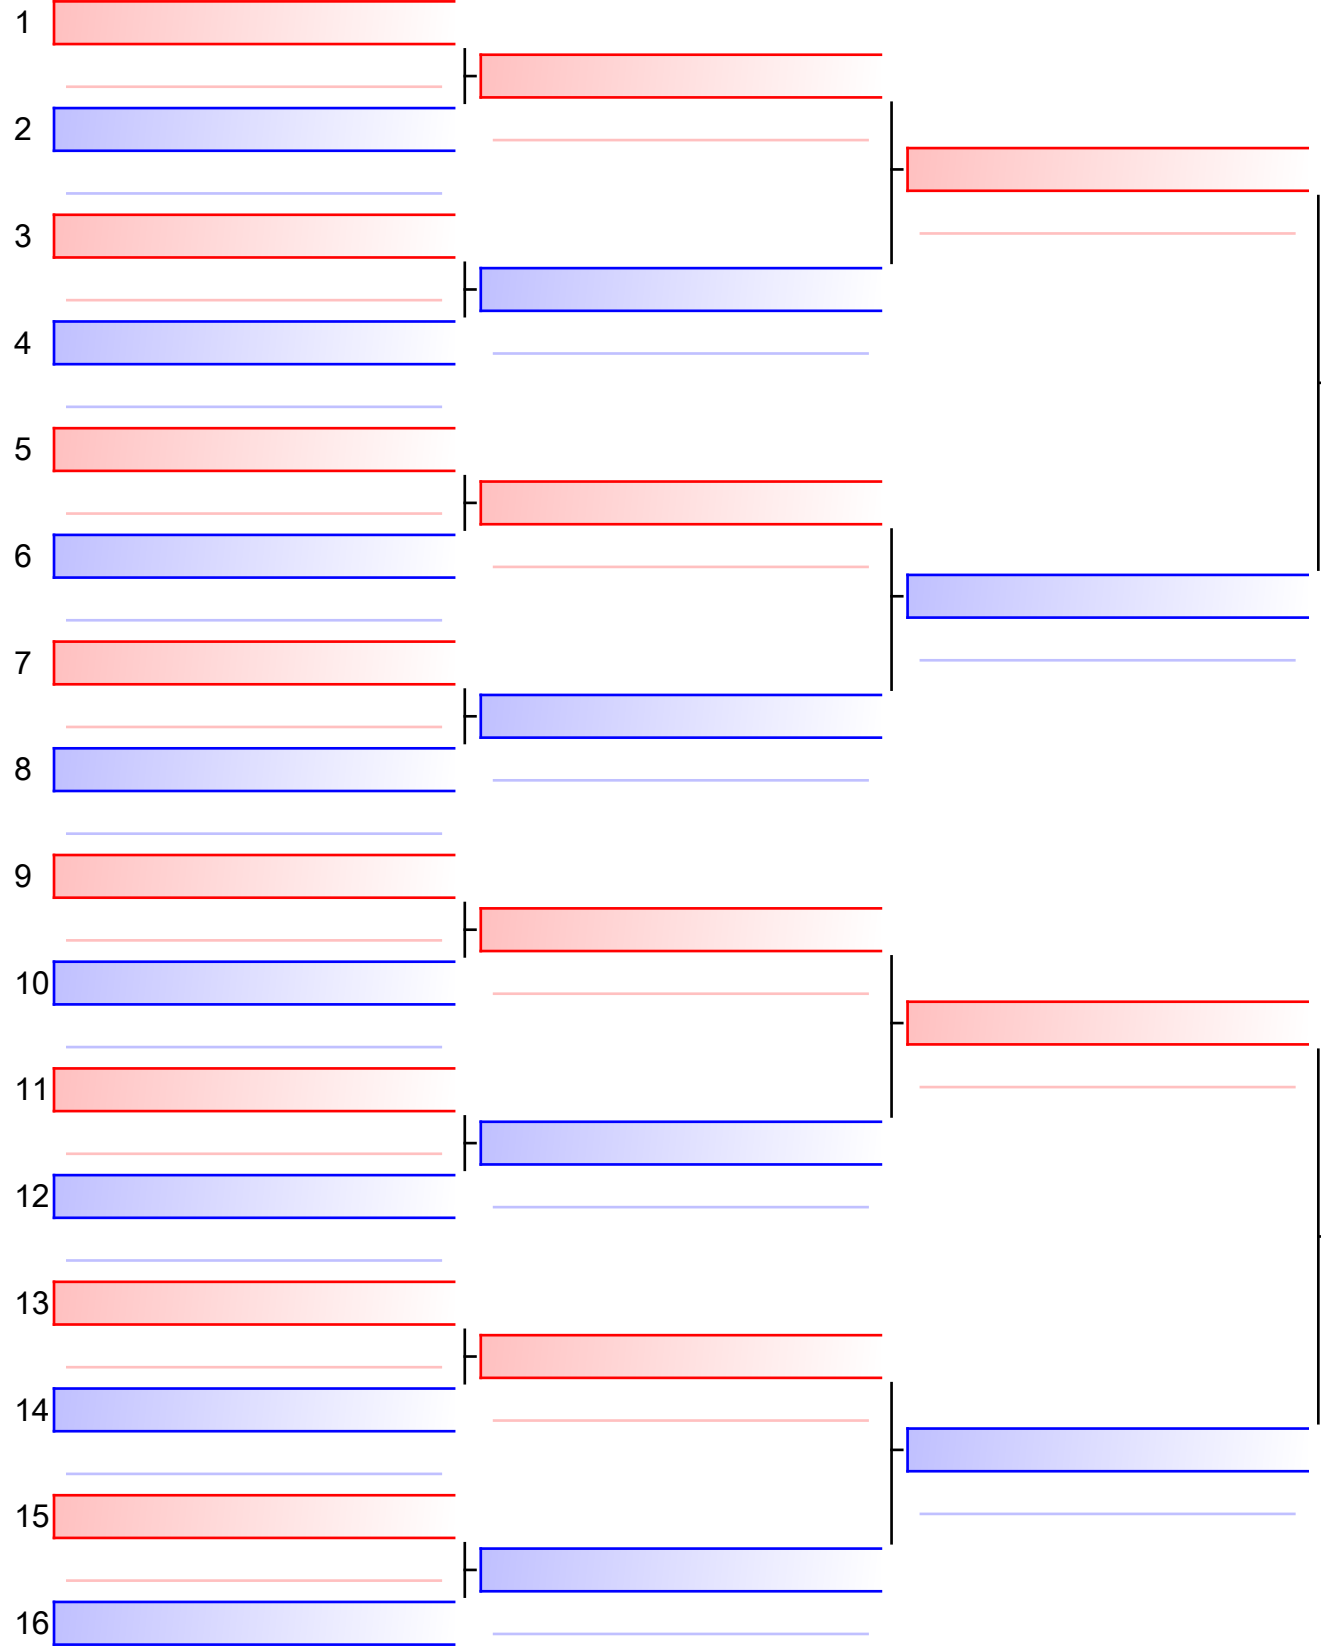

[Original]

Referees:			

ES-18 Women - Kumite Elite -55kgs

Karate BC Provincials 2017, CAN

Tatami
4 11:20

Pool
1/1

[Original]

Referees:			