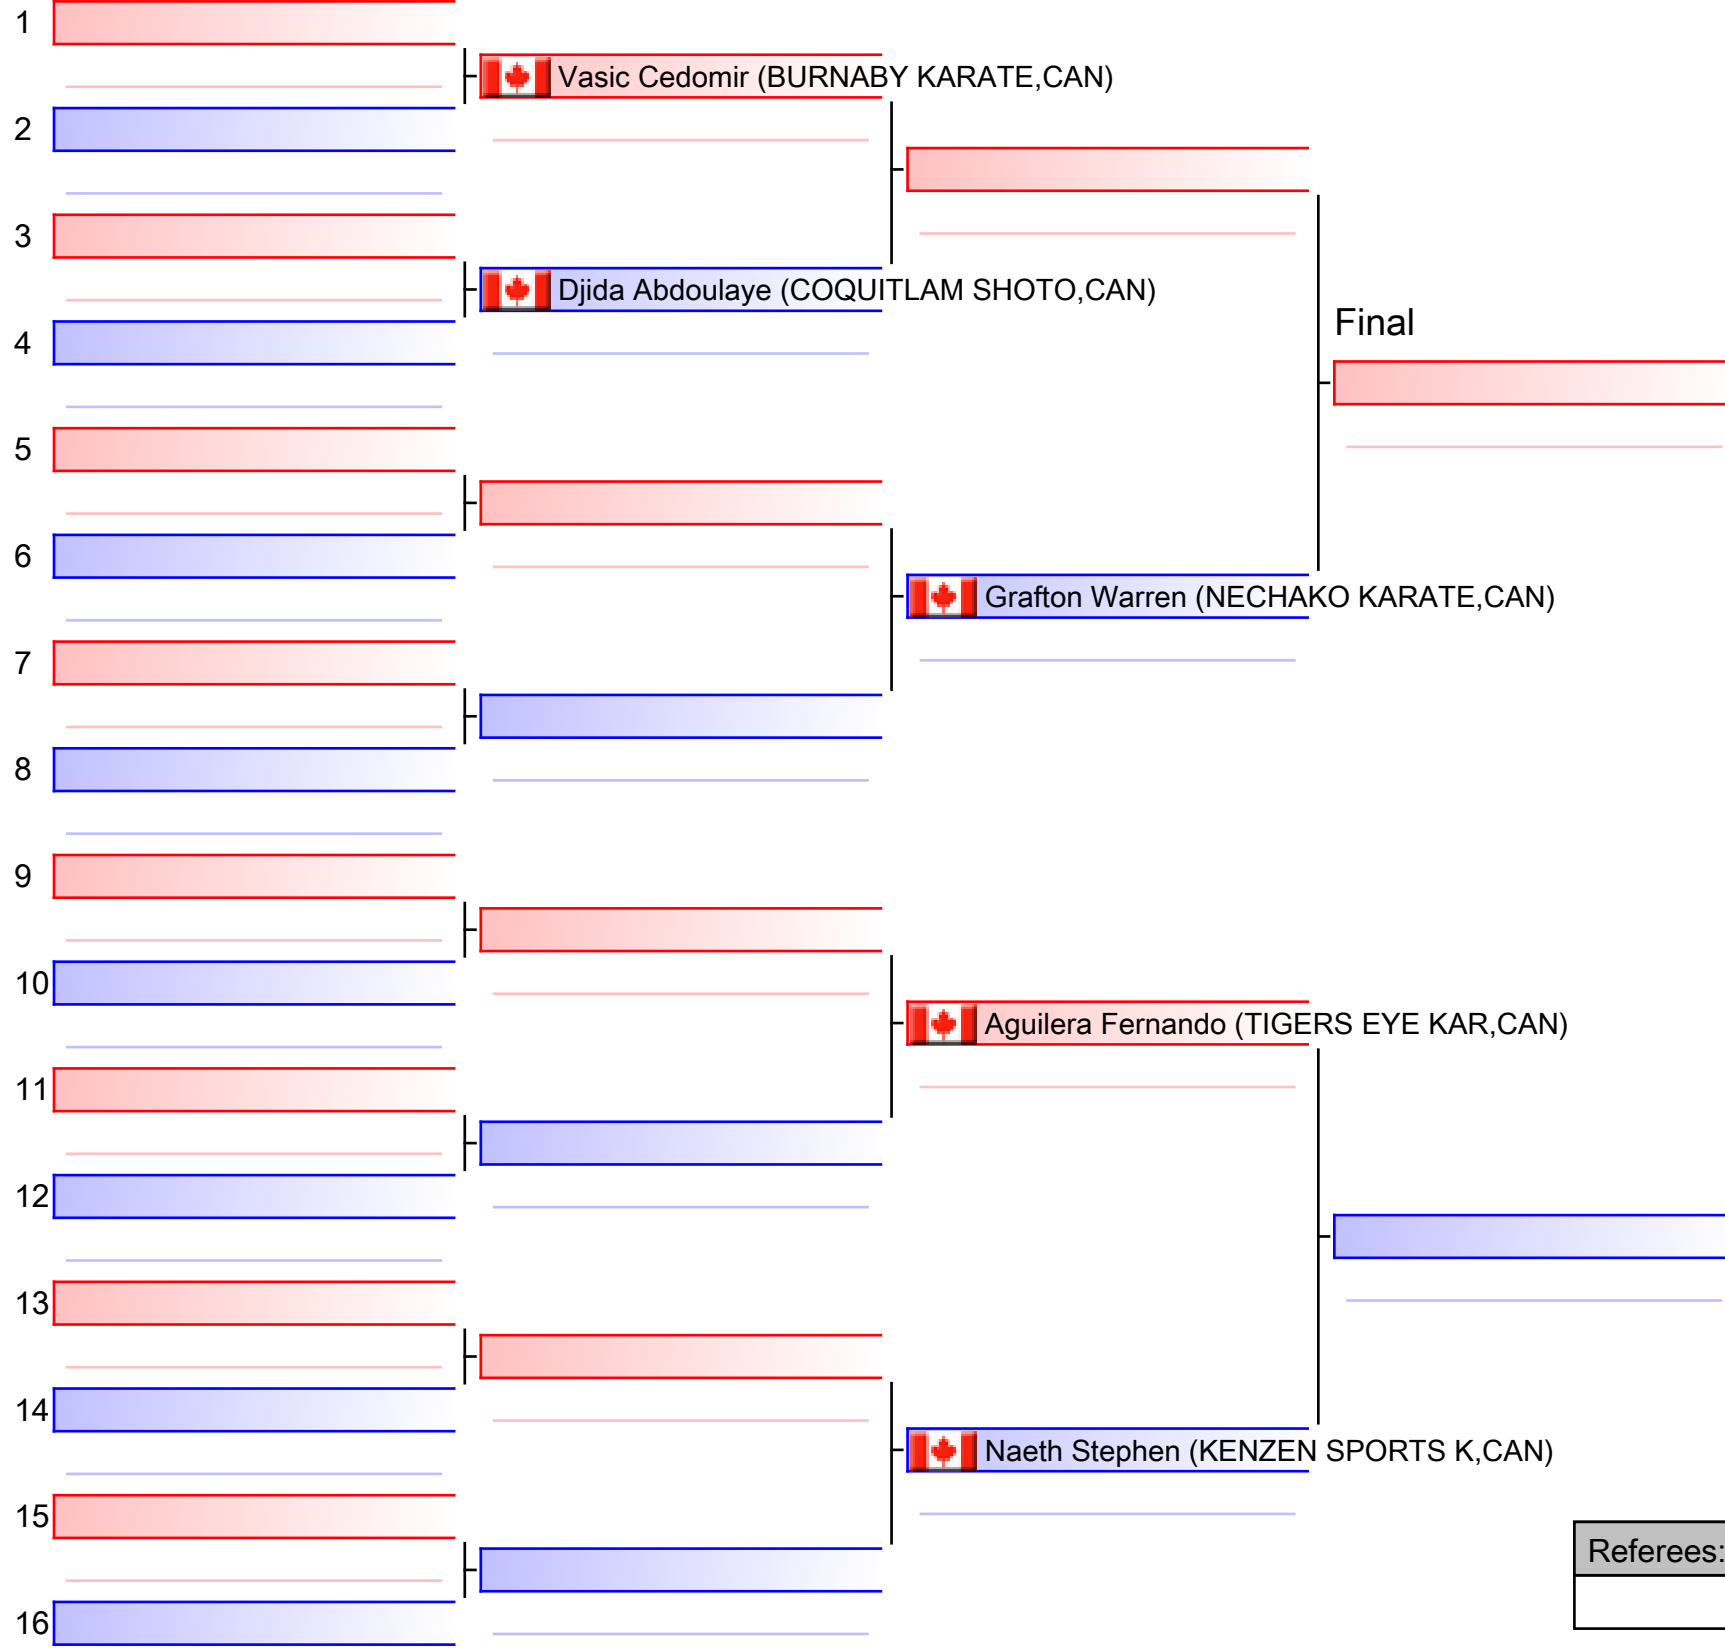

ES-50 Mens - Kumite Elite - Open

Karate BC Provincials 2017, CAN

Tatami
4 15:15

Pool
1/1

[Original]

Referees: