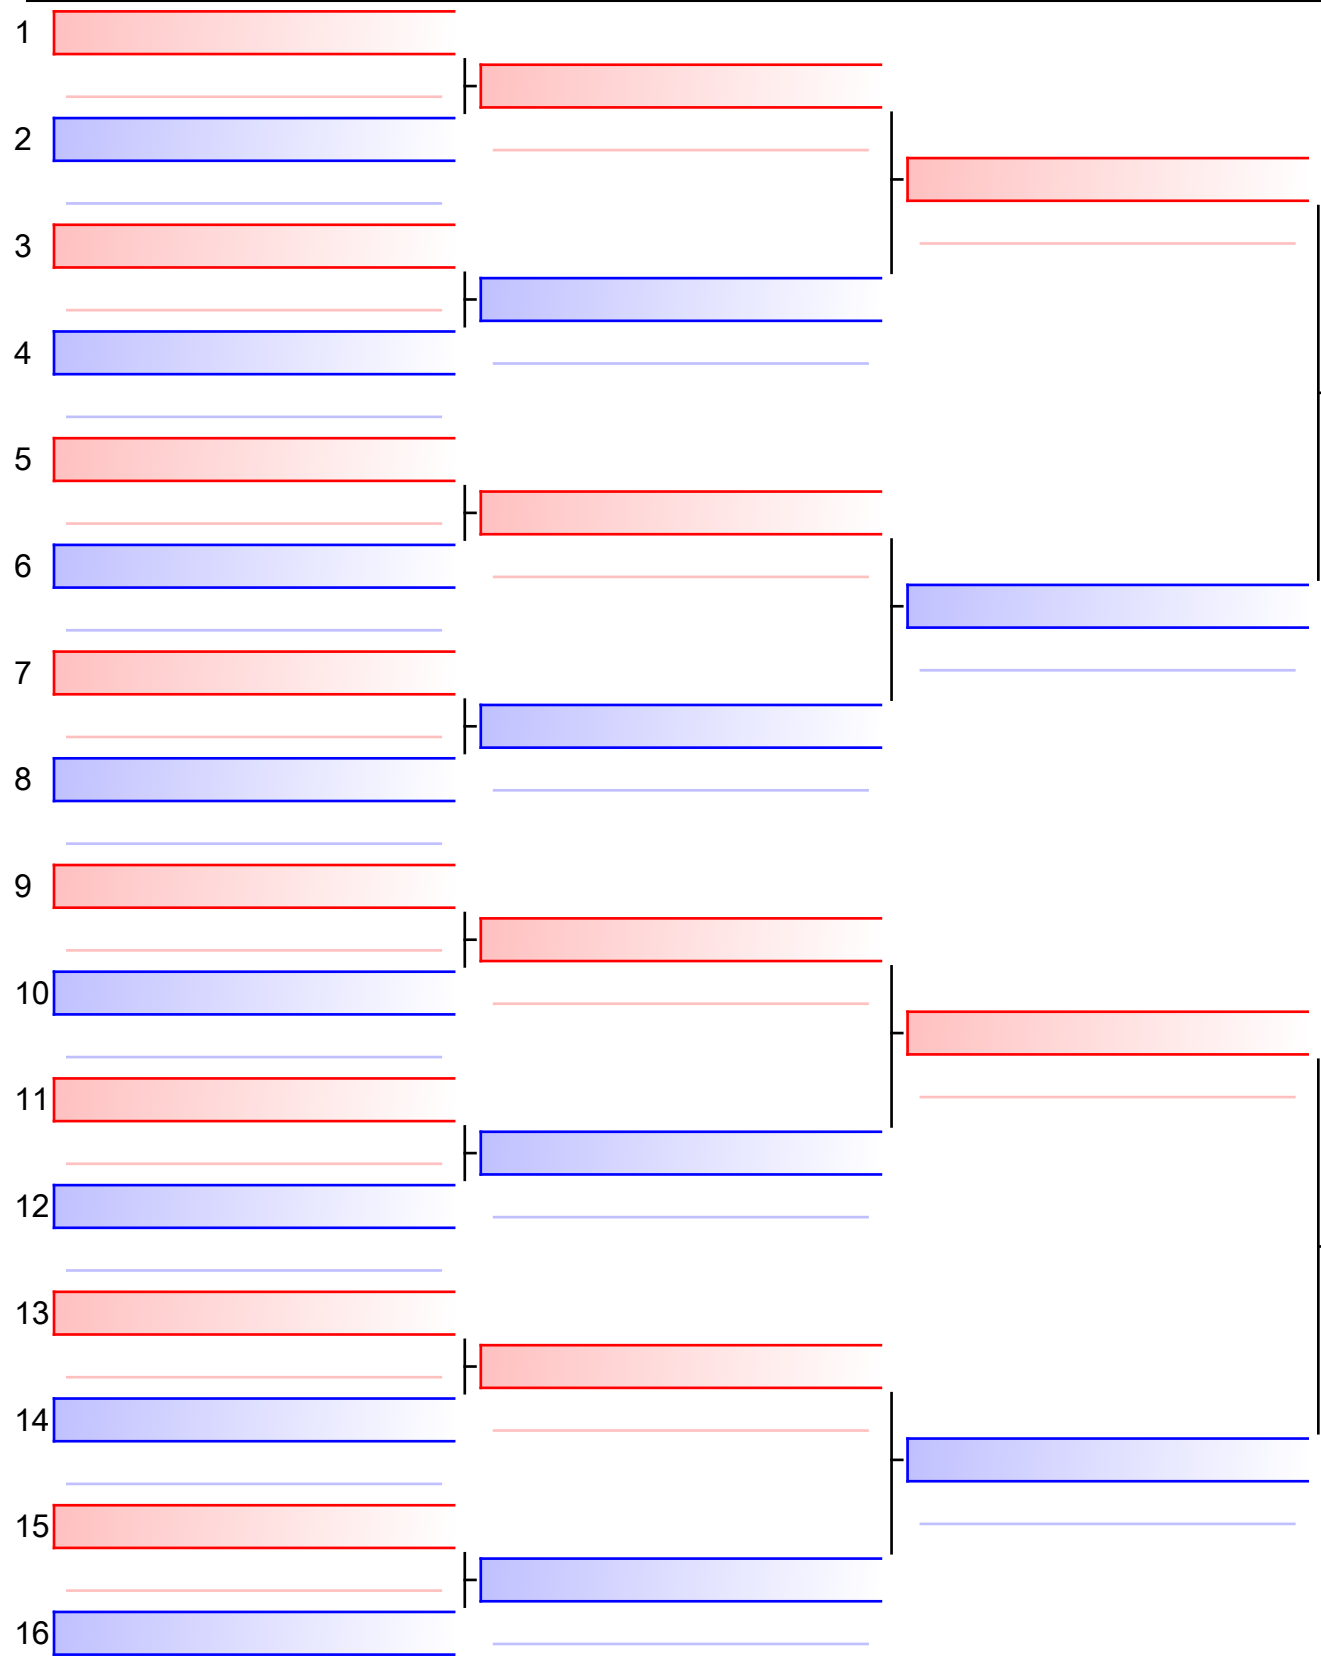

ES-16 Girls 181920 - Kumite Elite +68kgs

Karate BC Provincials 2017, CAN

Tatami
2 14:00

Pool
1/1

Final

Brake Casey (CAMPBELL RIVER,CAN)

Fookes Danielle (NIKKEI KARATE,CAN)

[Original]

Referees: