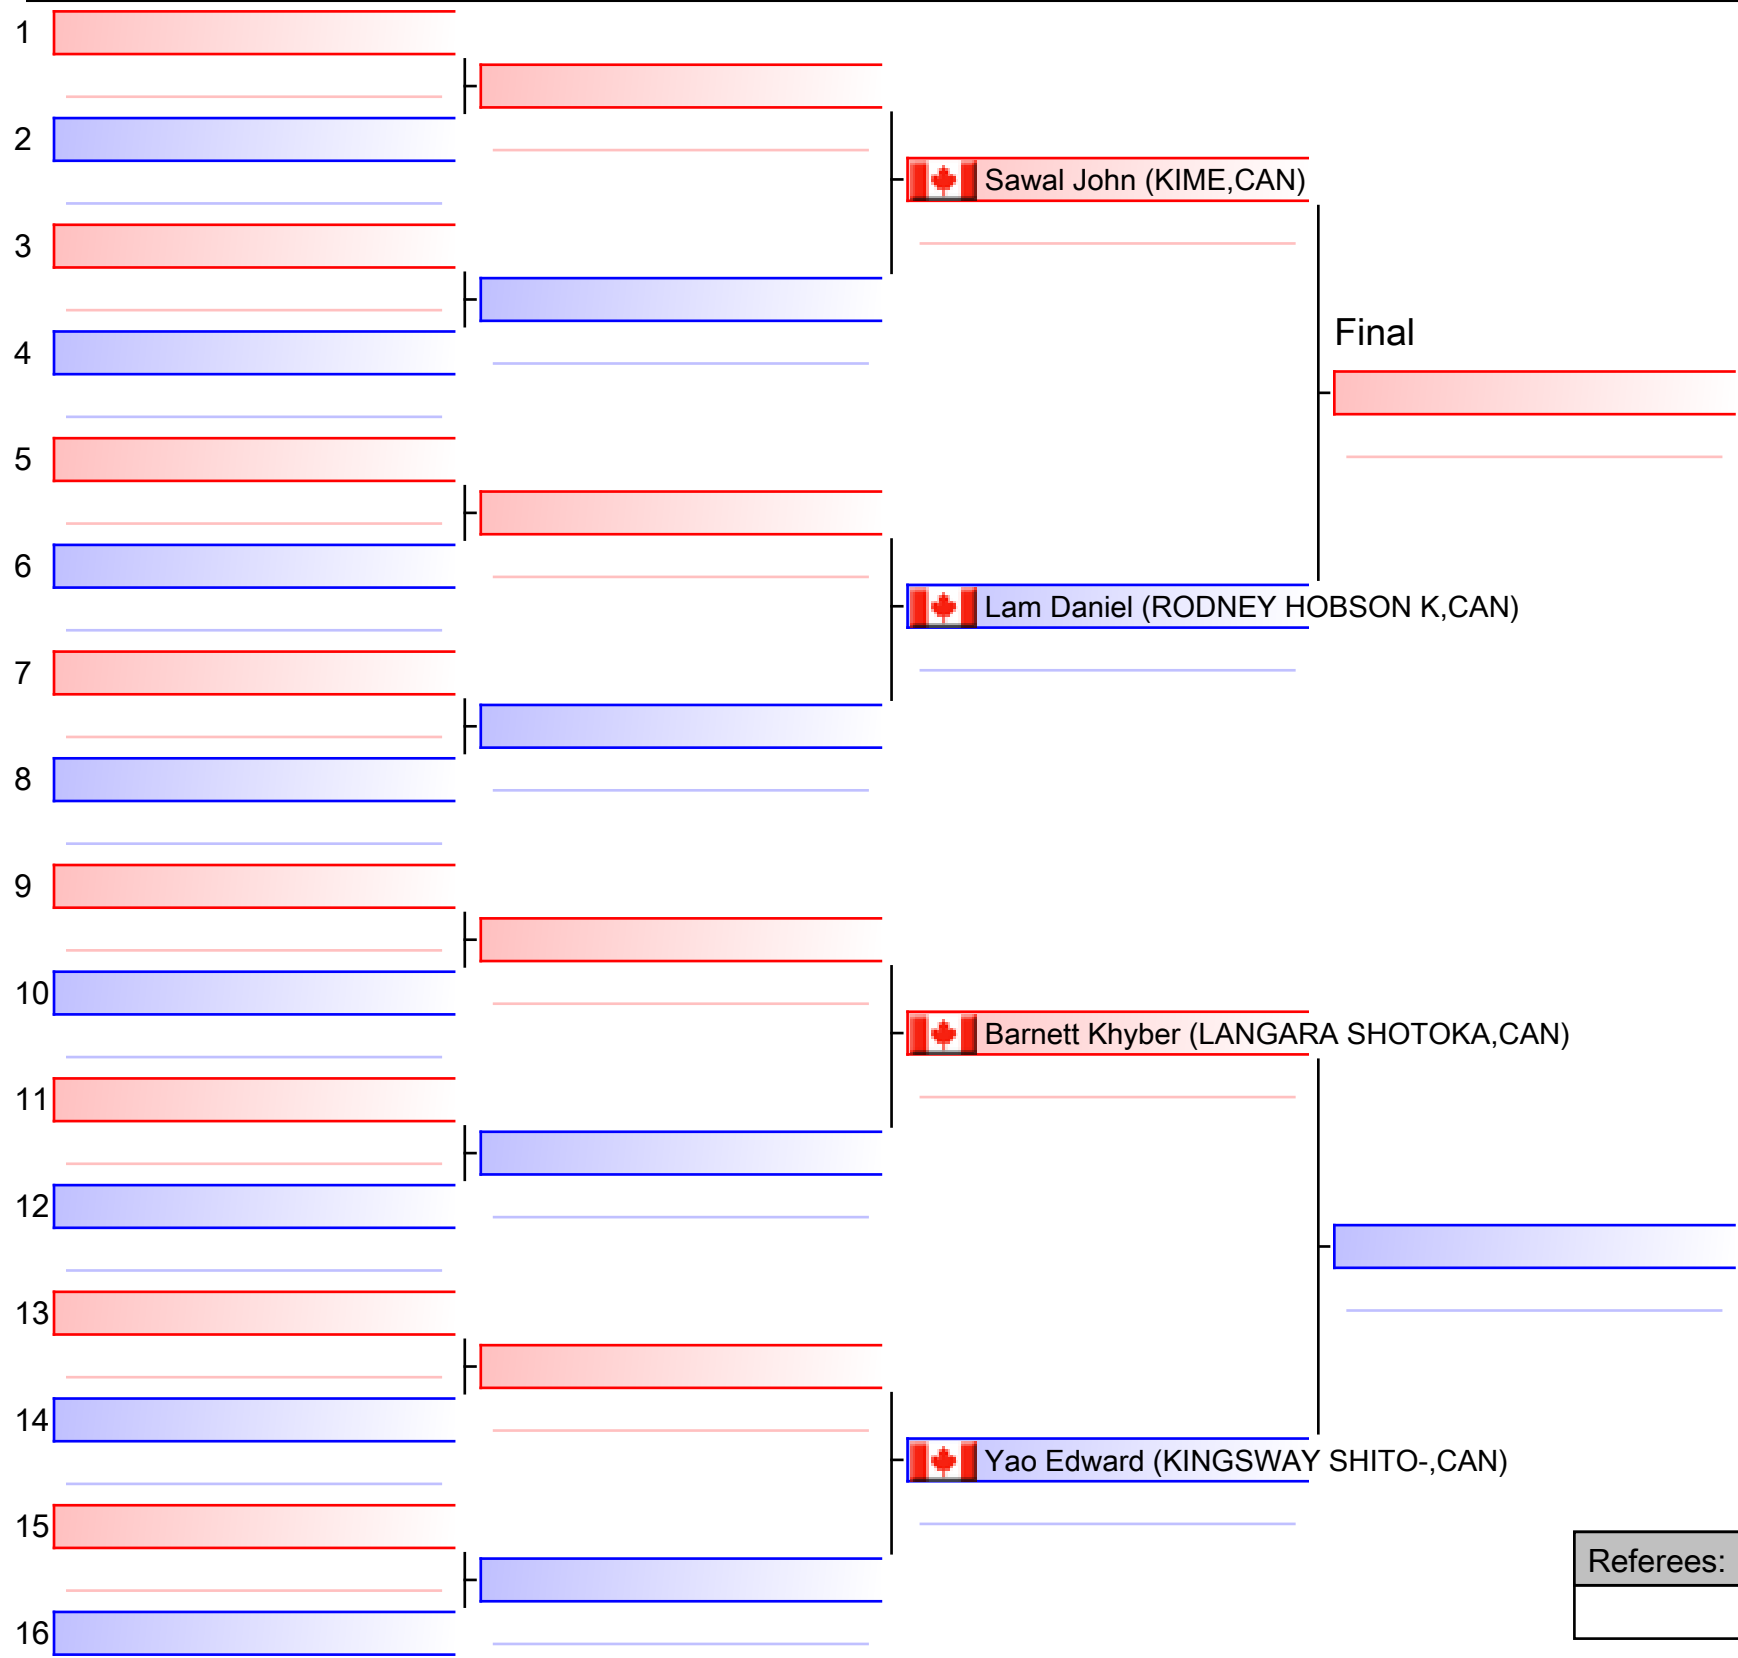

EK-1 Girls 12/13 - Kata Elite

Karate BC Provincials 2017, CAN

Tatami
5 10:35

Pool
1/1

Final

[Original]

Referees:			

[Original]