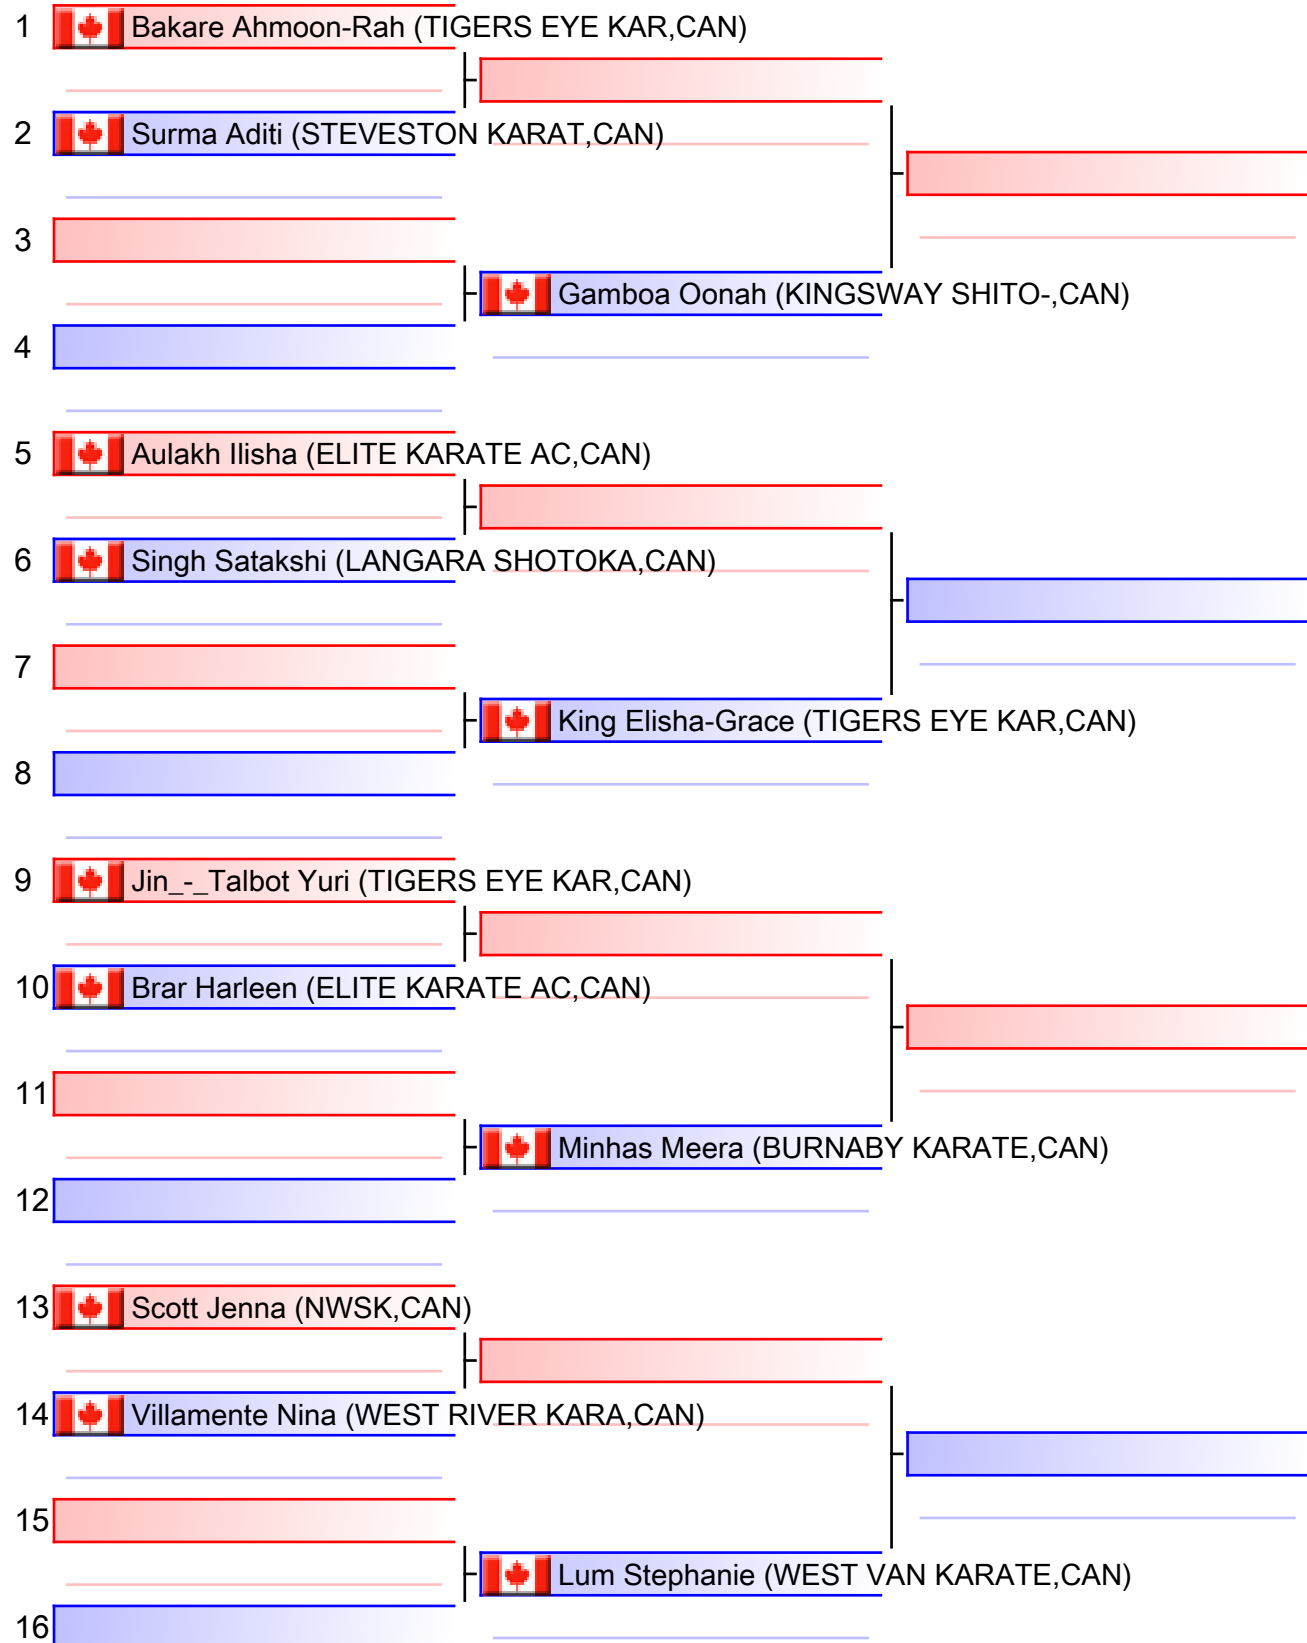

ES-4 Girls 12/13 - Kumite Elite +45kgs

Karate BC Provincials 2017, CAN

Tatami
2 12:35

Pool
1/1

Final

[Original]

Referees: