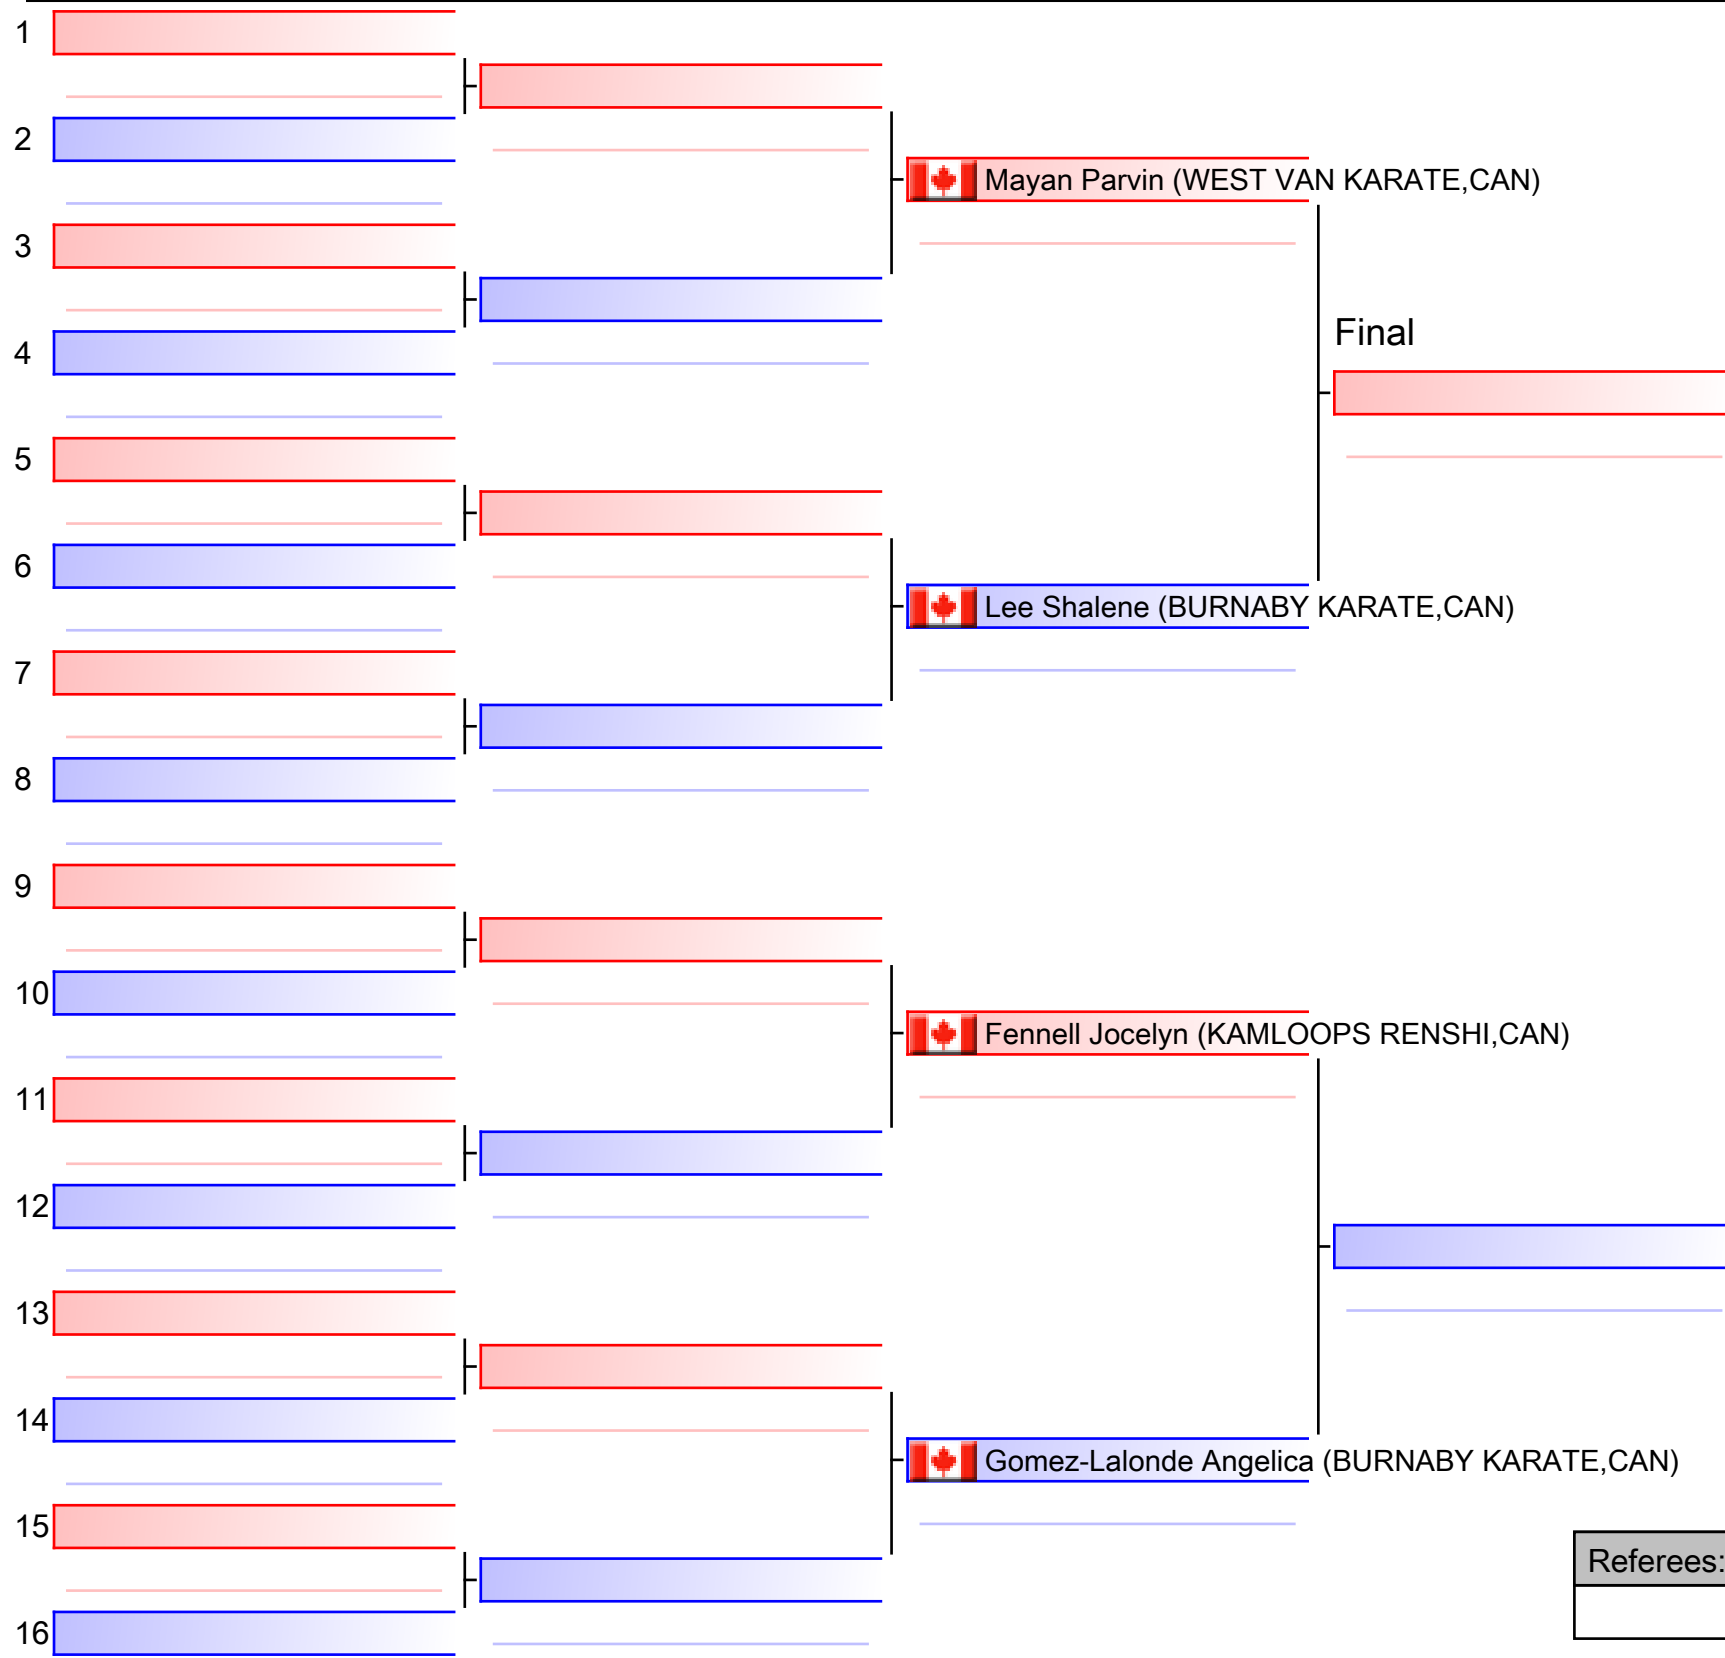

ES-14 Girls 181920 - Kumite Elite -61kgs

Karate BC Provincials 2017, CAN

Tatami
2 11:05

Pool
1/1

[Original]

Referees: