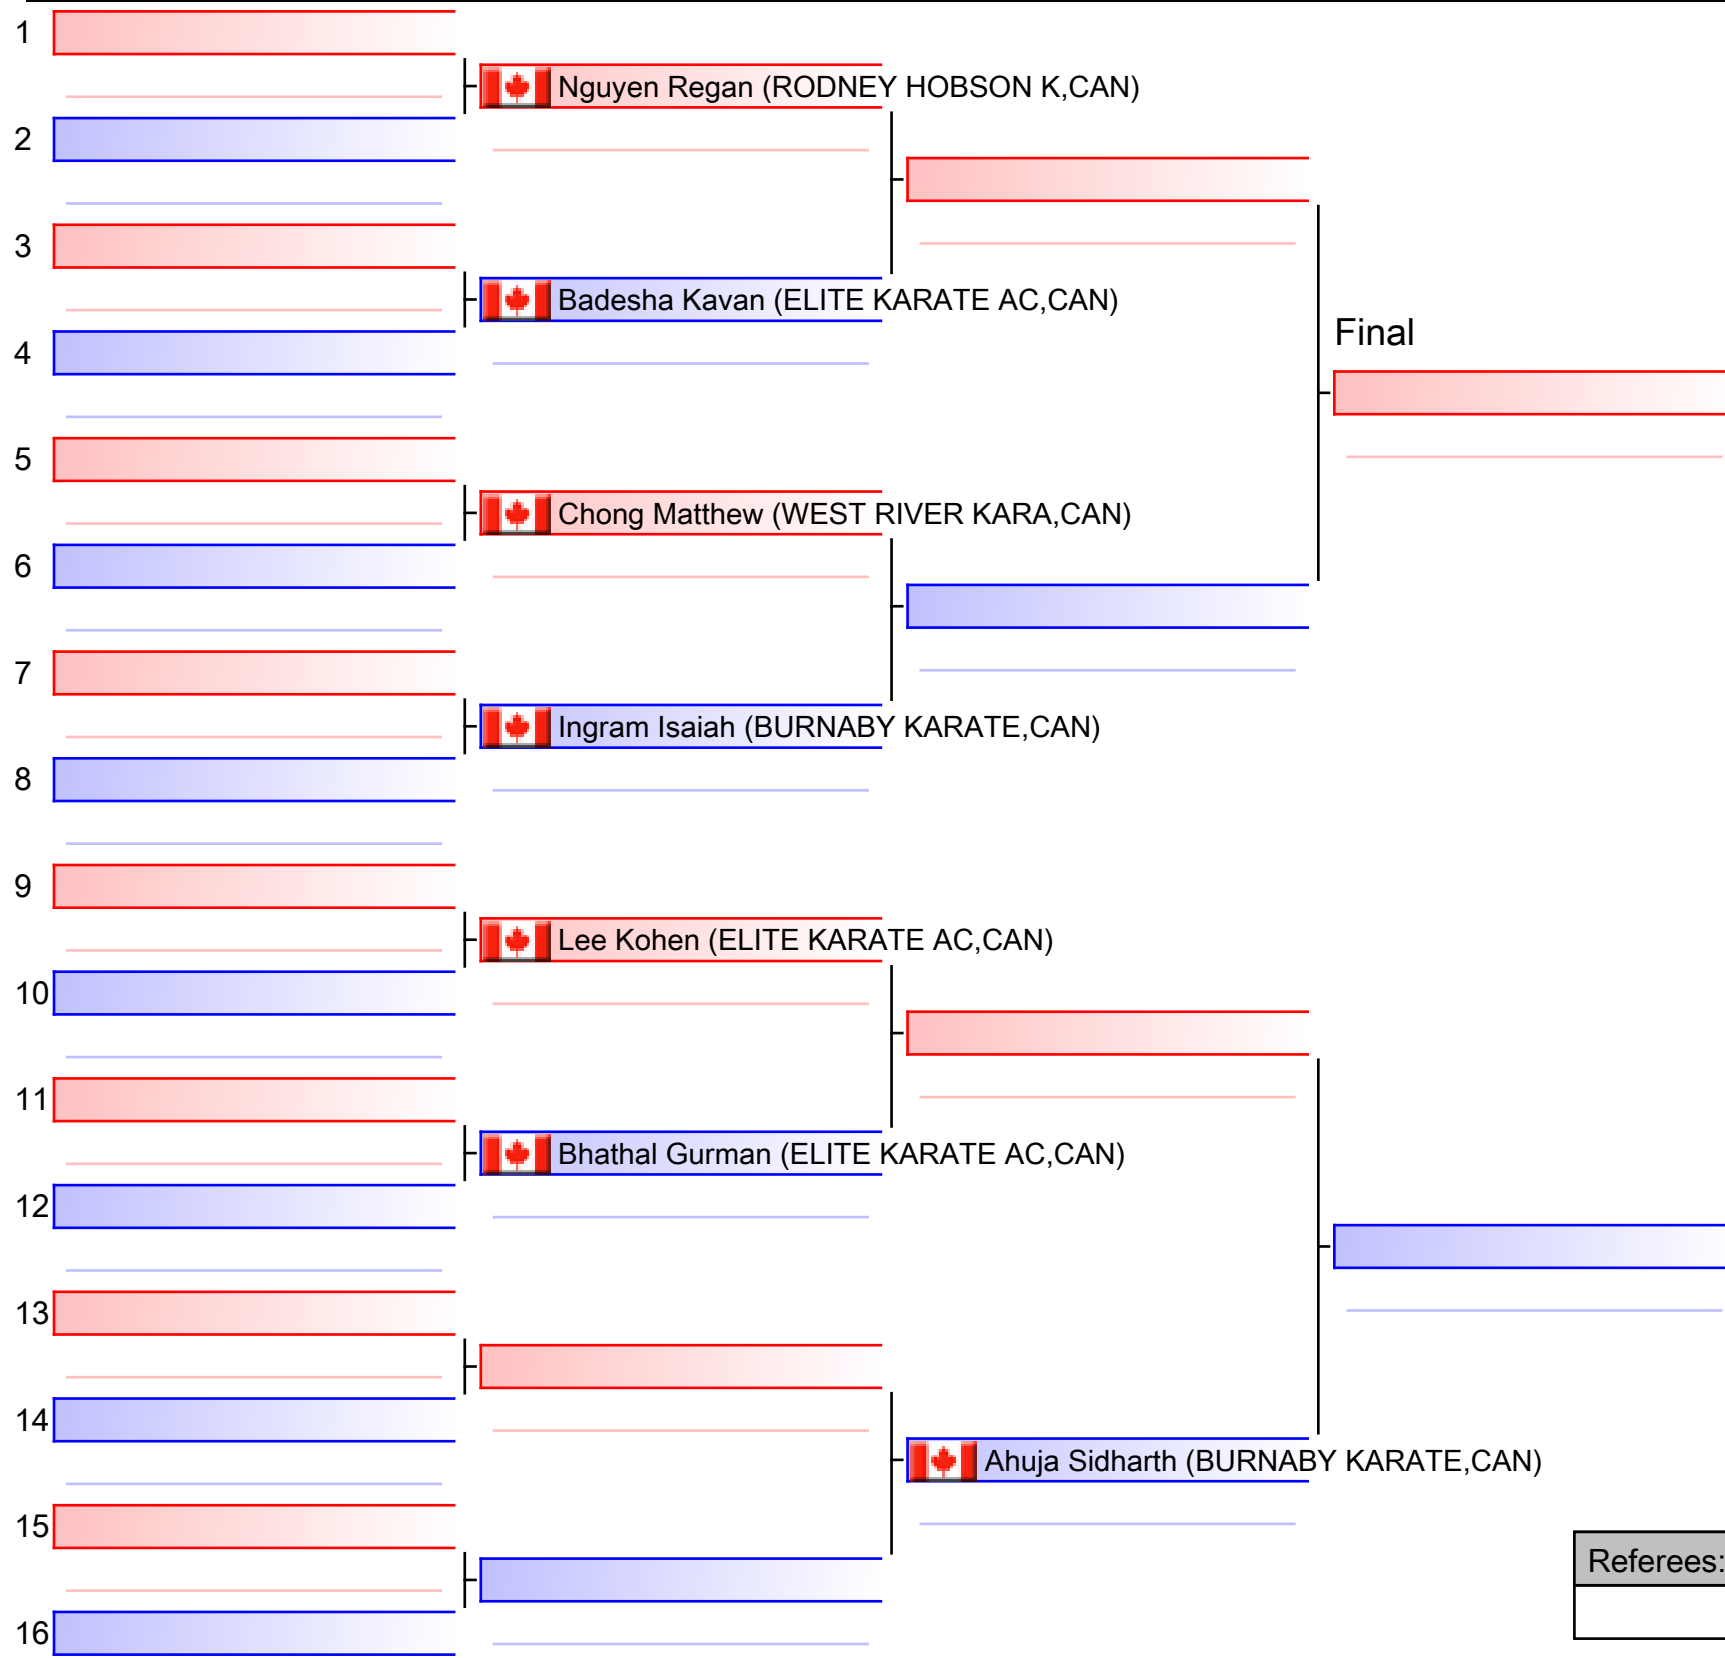

ES-31 Boys 14/15 - Kumite Elite -57kgs

Karate BC Provincials 2017, CAN

Tatami
4 13:50

Pool
1/1

[Original]

Referees: