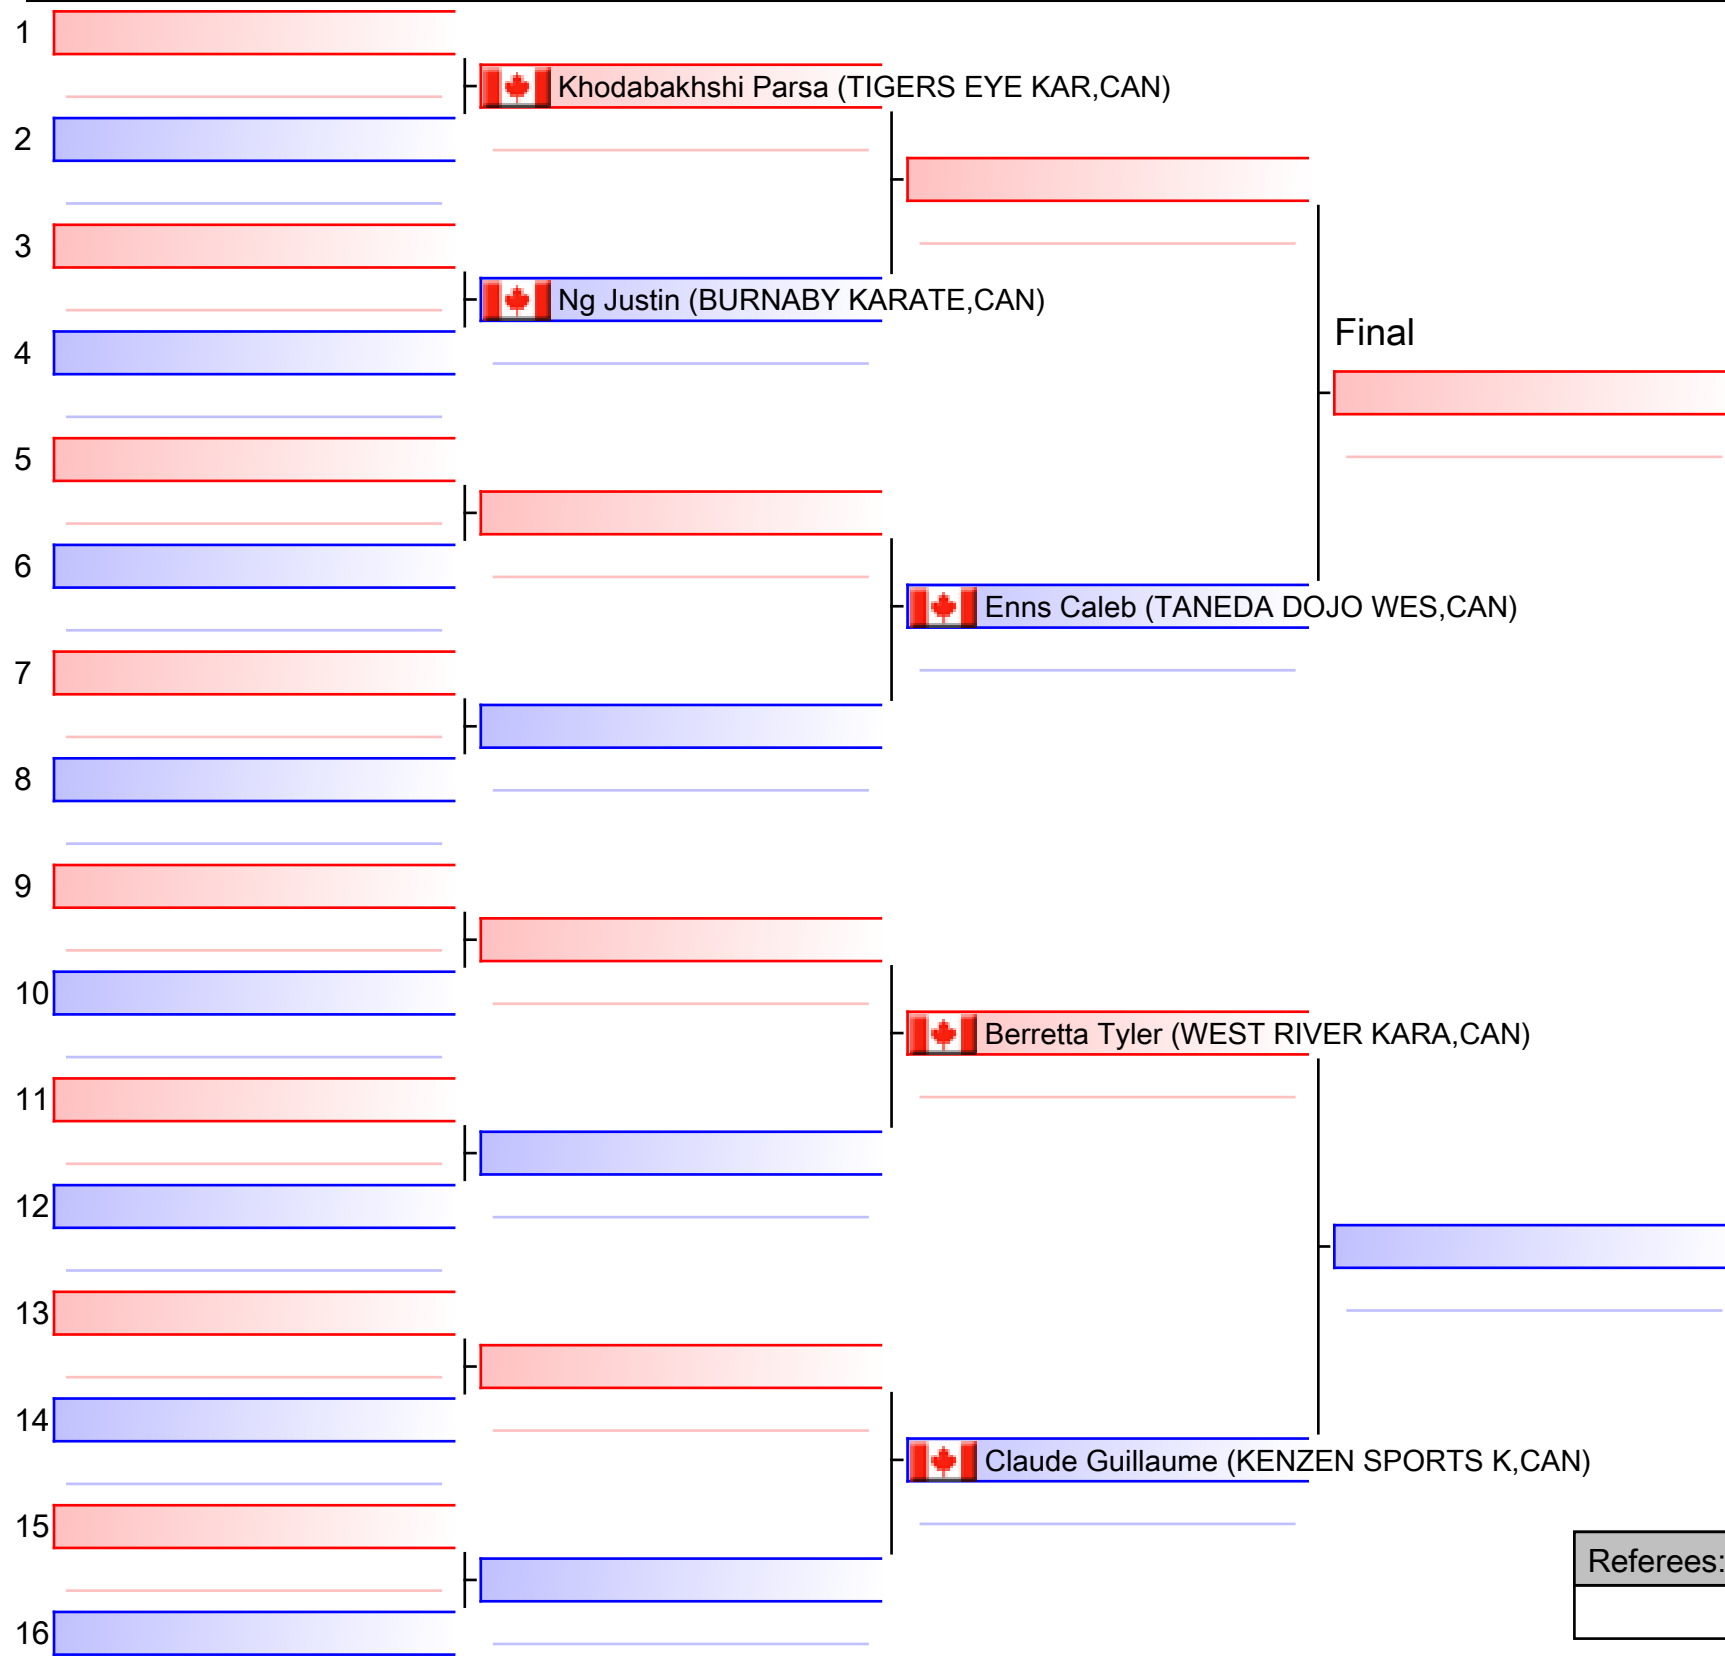

[Original]

Referees:			

ES-38 Boys 16/17 - Kumite Elite -76kgs

Karate BC Provincials 2017, CAN

Tatami
2 10:10

Pool
1/1

[Original]

Referees:			