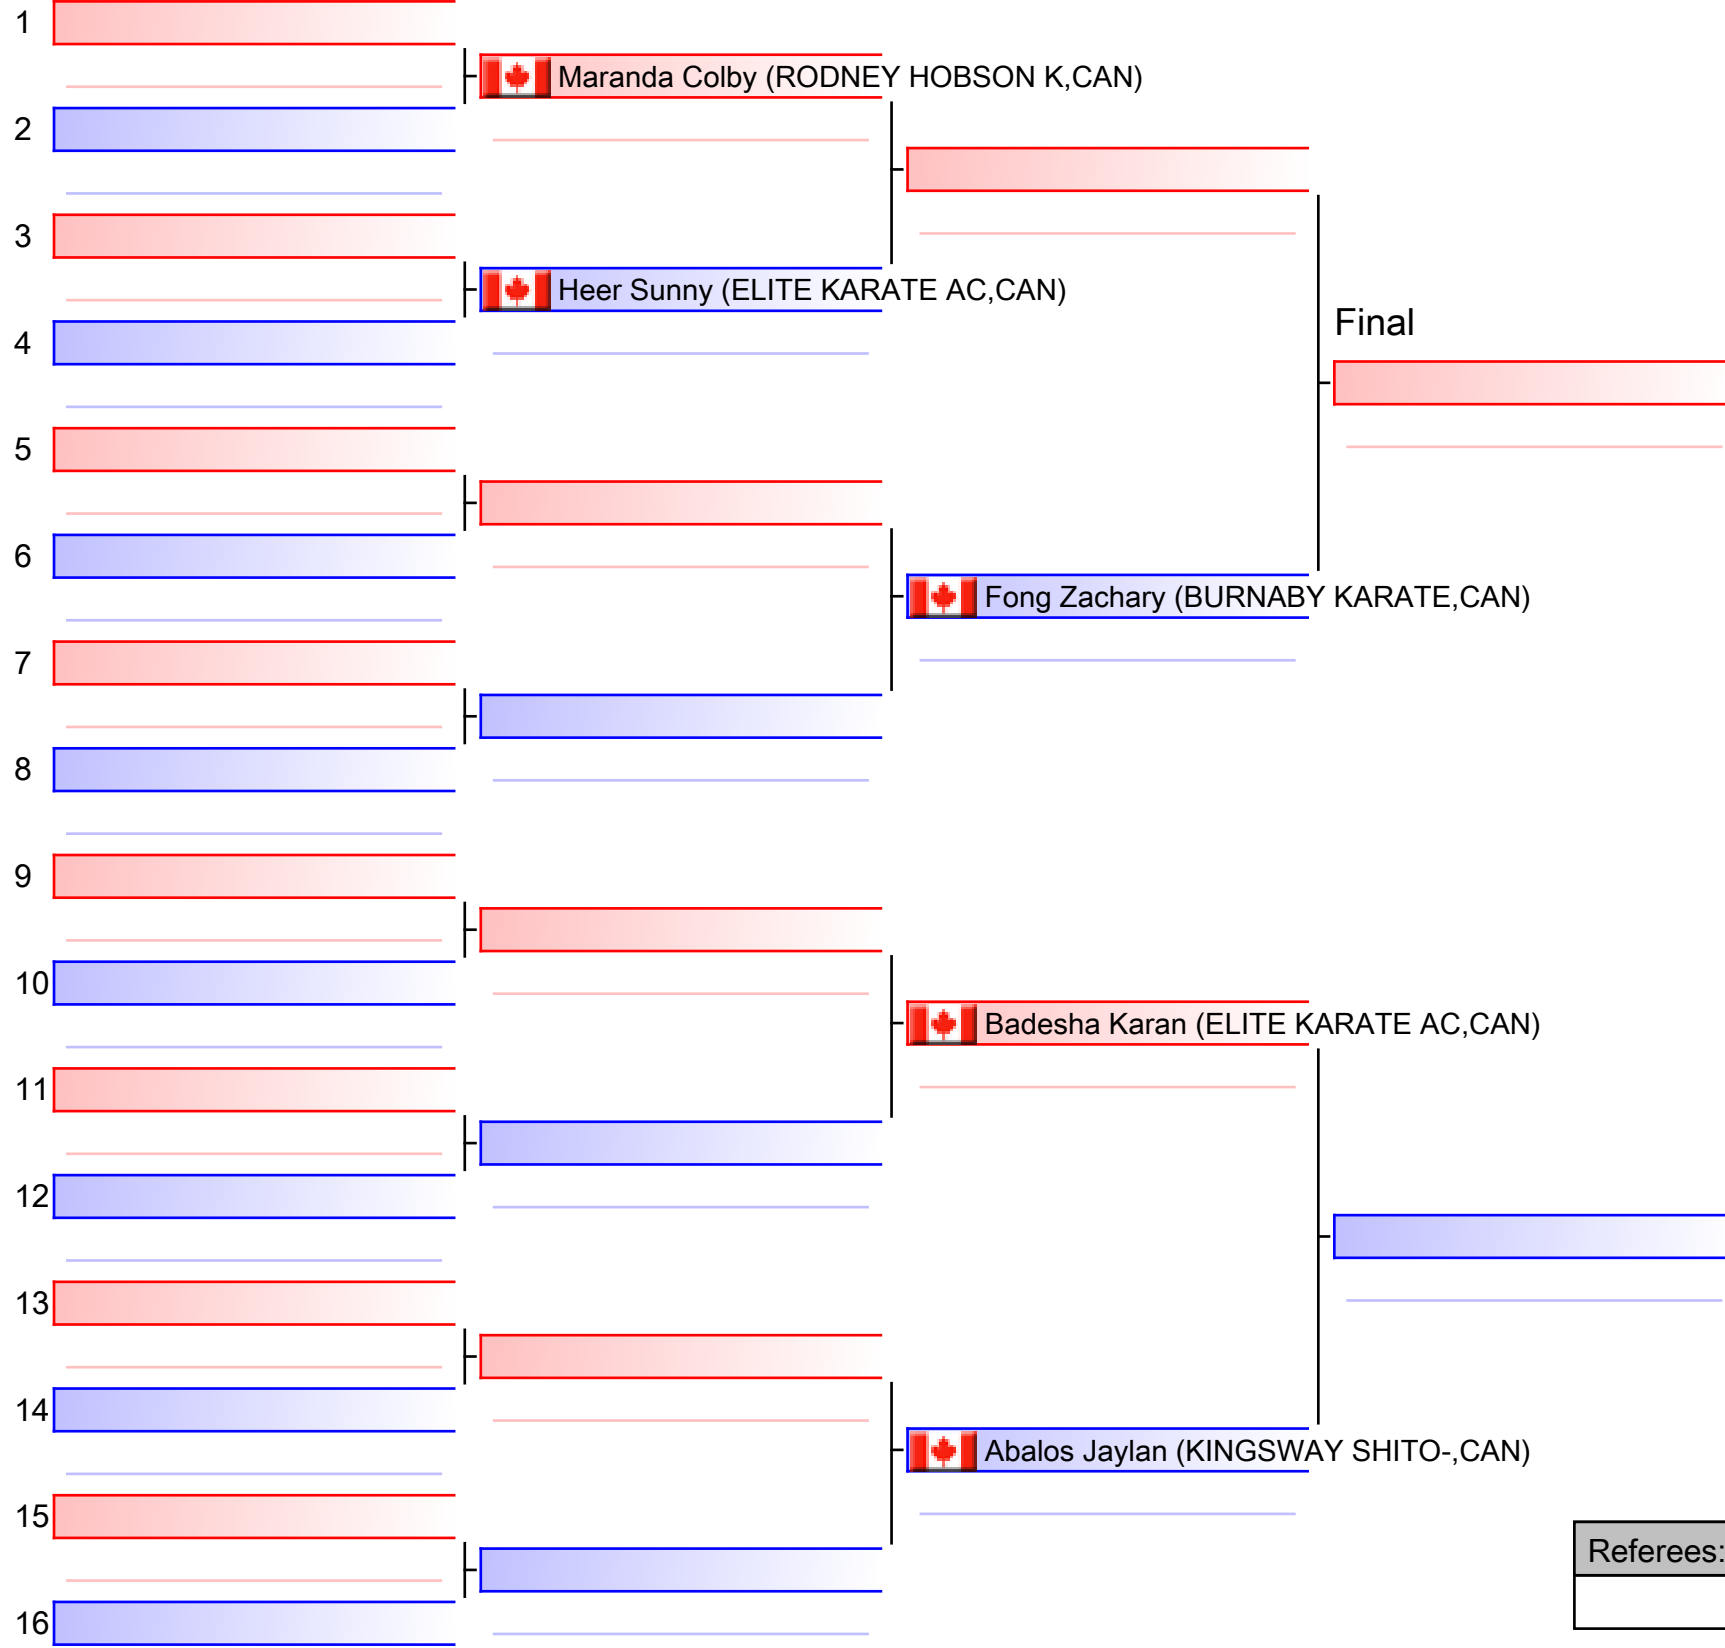

ES-36 Boys 16/17 - Kumite Elite -61kgs

Karate BC Provincials 2017, CAN

Tatami
4 10:40

Pool
1/1

[Original]

Referees: