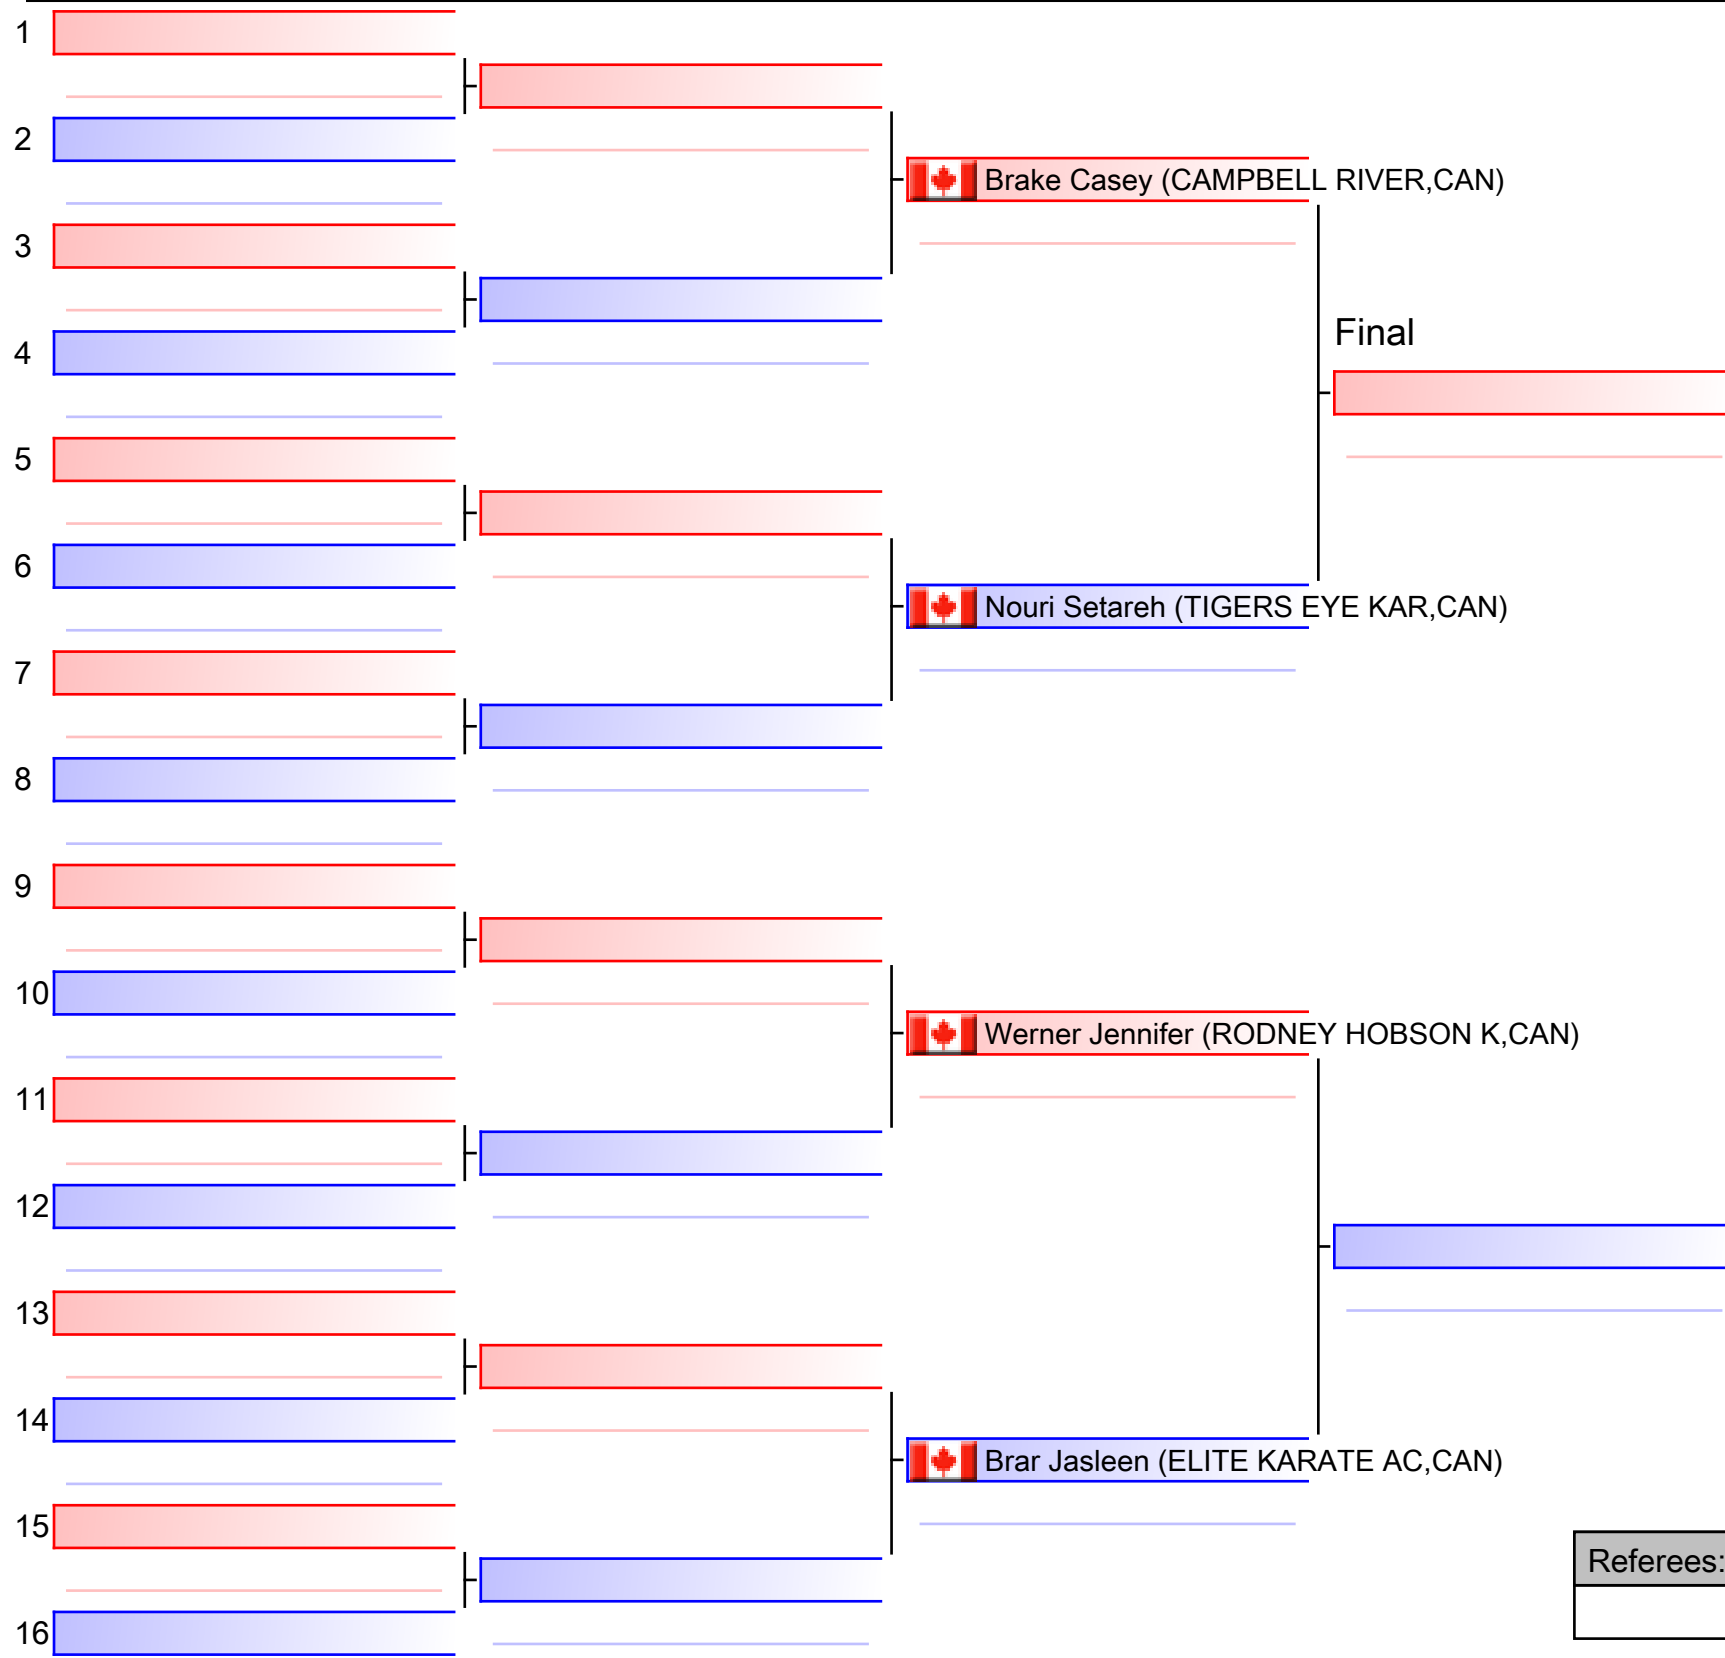

ES-11 Girls 16/17 - Kumite Elite +59kgs

Karate BC Provincials 2017, CAN

Tatami
1 10:45

Pool
1/1

[Original]

Referees: