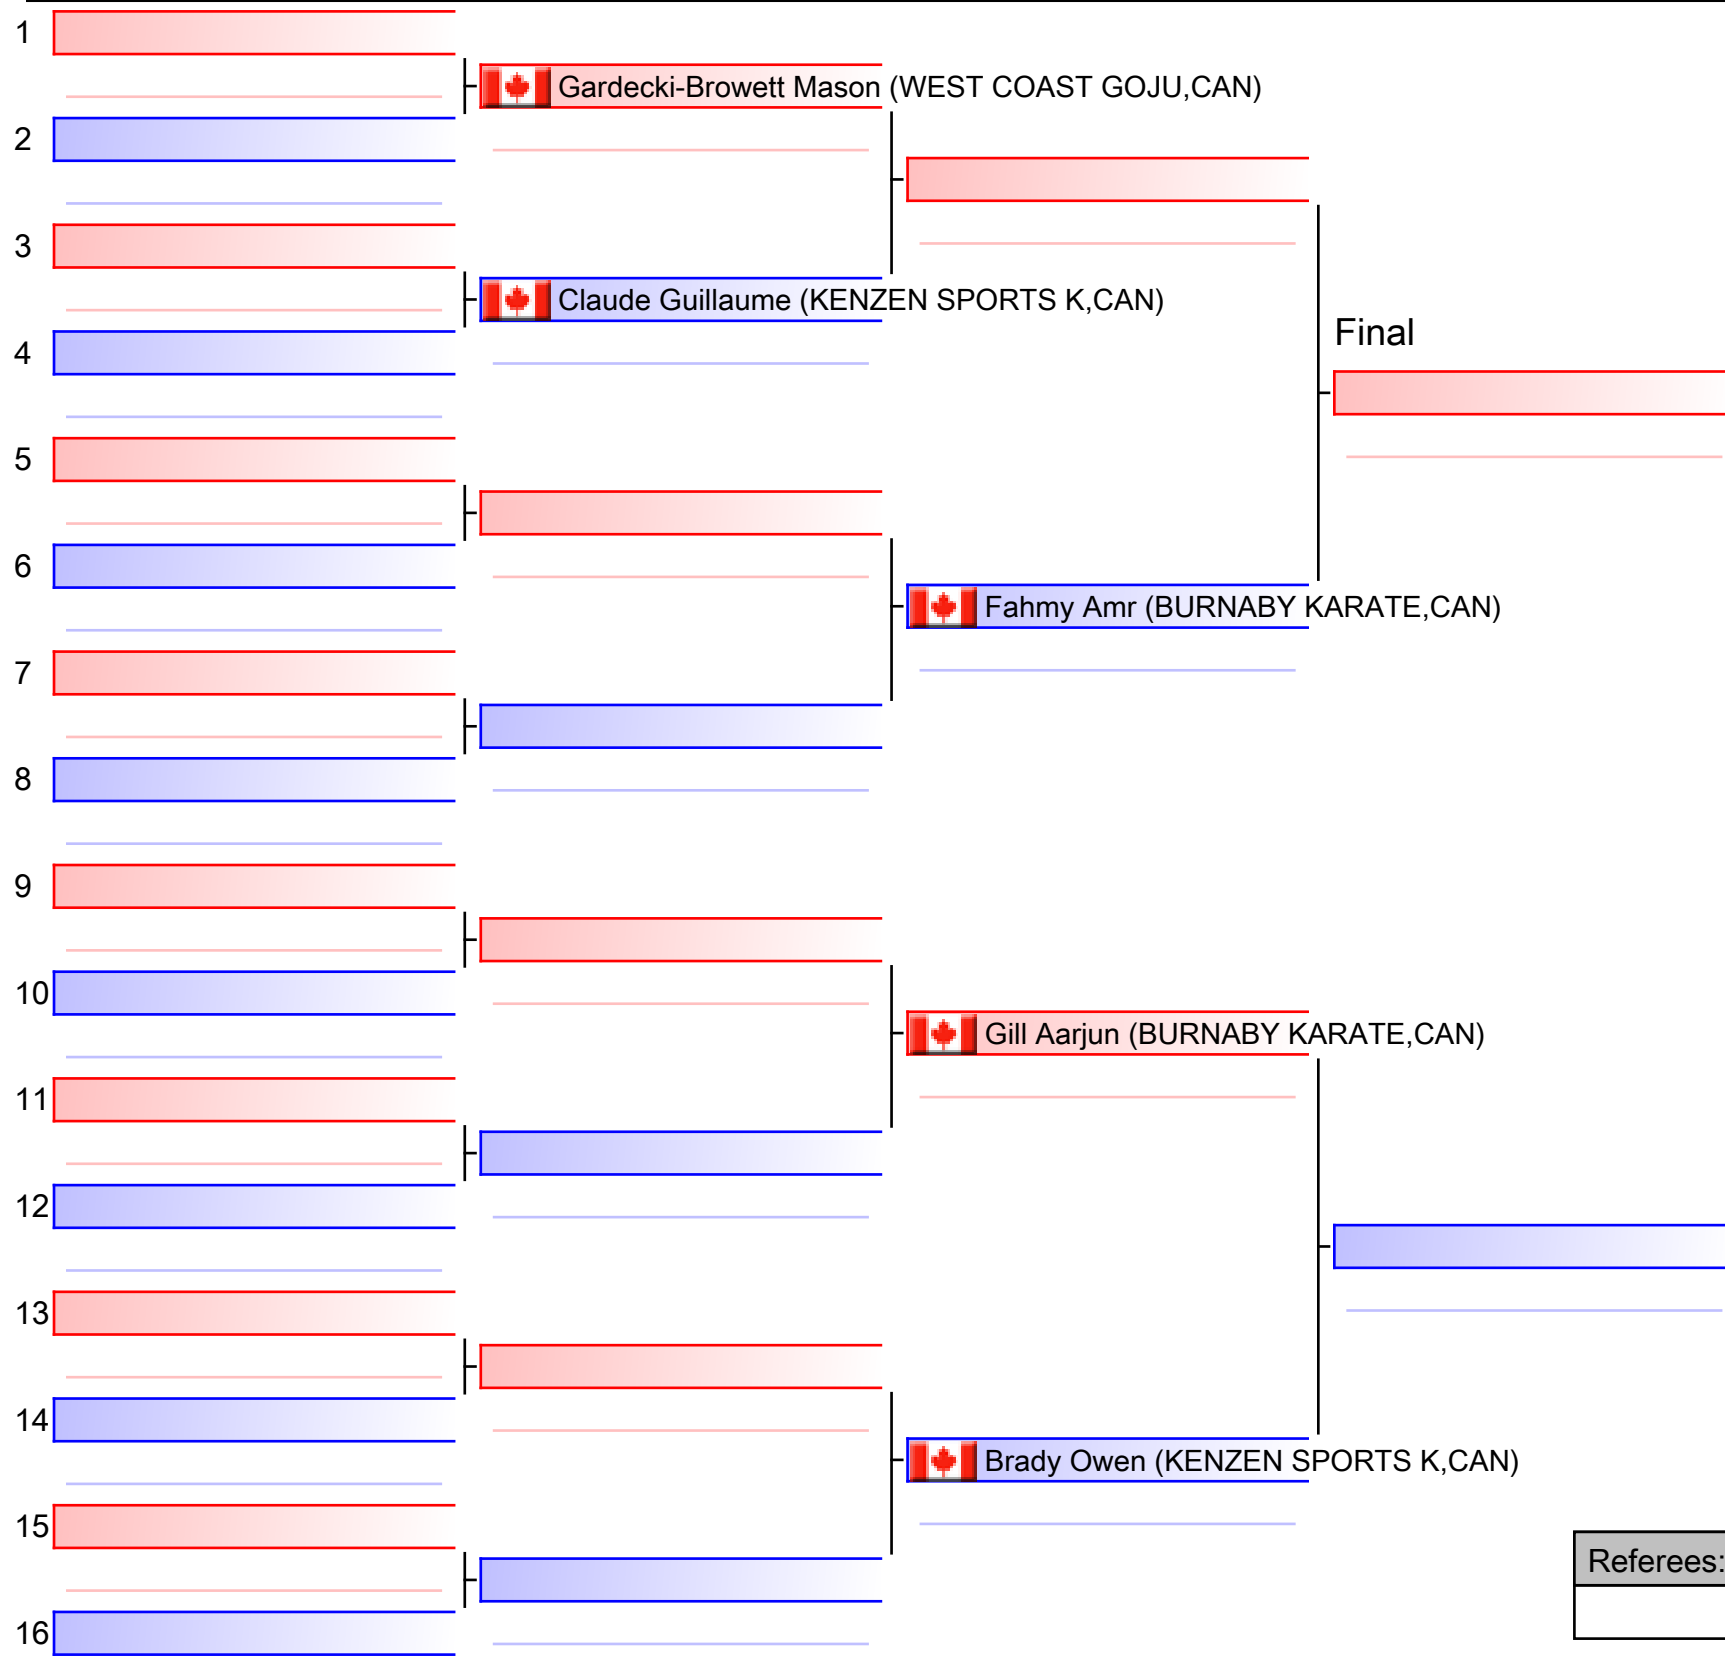

ES-42 Boys 181920 - Kumite Elite -75kgs

Karate BC Provincials 2017, CAN

Tatami
2 11:25

Pool
1/1

[Original]

Referees: